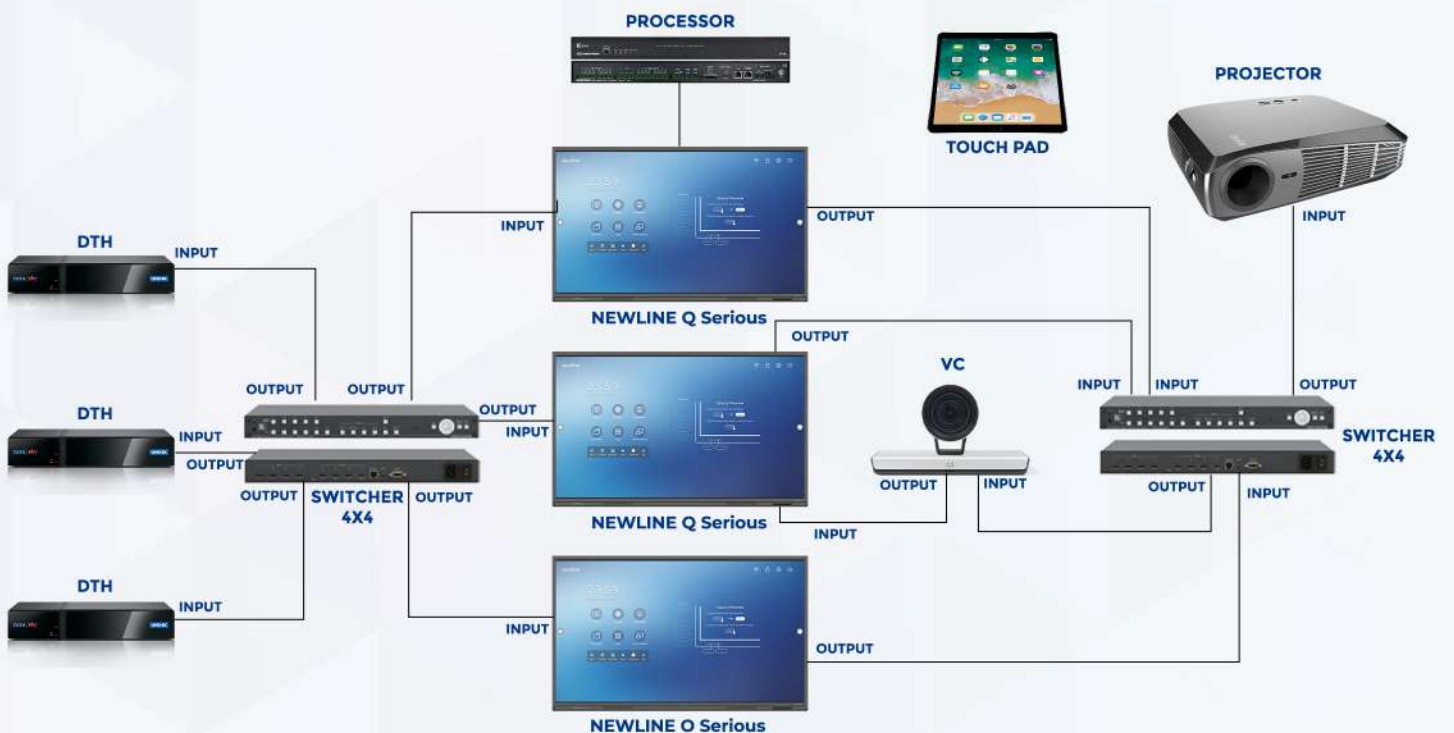

FINANCE

REAL-TIME MARKETING ANALYSIS

LIVE SHARE MARKET
MONITORING

ANNOTATION ON THE LIVE
CONTENT BEING
DISPLAYED ON PANEL

TAKING SNAPSHOT AND
SHARING THE SAME VIA
MAIL TO ALL THE STAKE
HOLDER FROM THE PANEL
ITSELF WITHIN NO TIME

REAL-TIME MARKETING ANALYSIS

FINANCE TRAINING ROOM

- Newline Q series Display is used for Display and Annotation Interactive 
- Encoders and Decoders for Extending the HDMI Signal through Cat6 cable 
- Managed Switcher 
- Wireless Router 
- Wireless Presenter 
- VC for Video Conference along with Wide Angle Camera and Speaker Tracking Camera 
- Receiver RX & TX for Camera cable Expansion 
- Face Plate for Connecting Laptop 
- Touch Panel for Controlling an User Interface 

BOARDROOM

- Newline Q series Display is used for Display and Annotation Interactive 
- Room Kit Plus for VC 
- Ceiling Microphone 
- Wireless Presenter 
- WP Switcher 
- Touch Panel 

GENERAL TRAINING ROOM

- Newline Q series Display is used for Display and Annotation Interactive 
- Room Kit Plus for VC 
- Wireless Presenter 
- Table Mics 
- Touch Panel 

GENERAL TRAINING ROOM

FINANCE TRAINING ROOM

Q Series

-  Go Wireless
-  Win/iOS/Android
-  Slim Design
-  Intelligent Touch
-  User Friendly
-  Screen Sizes 65" 75" 86"