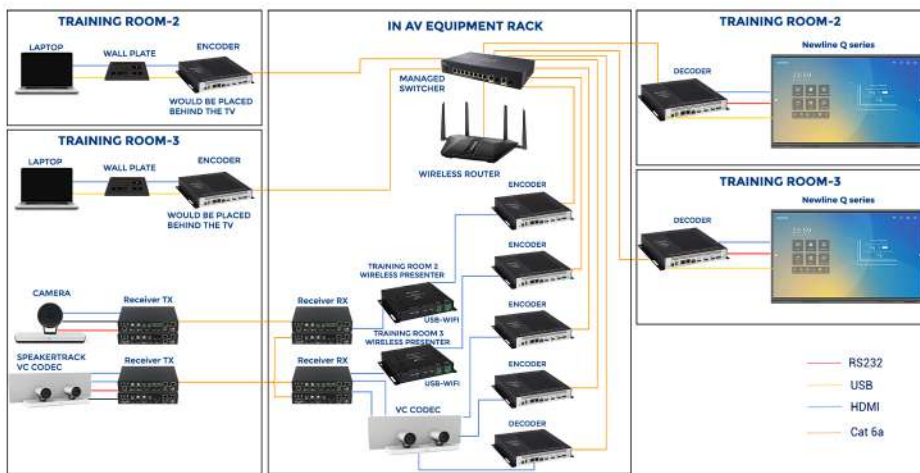

REAL-TIME MARKETING ANALYSIS

FINANCE TRAINING ROOM

- Newline Q series Display is used for Display and Annotation Interactive 
- Encoders and Decoders for Extending the HDMI Signal through Cat6 cable 
- Managed Switcher 
- Wireless Router 
- Wireless Presenter 
- VC for Video Conference along with Wide Angle Camera and Speaker Tracking Camera 
- Receiver RX & TX for Camera cable Expansion 
- Face Plate for Connecting Laptop 
- Touch Panel for Controlling an User Interface 

BOARDROOM

- Newline Q series Display is used for Display and Annotation Interactive 
- Room Kit Plus for VC 
- Ceiling Microphone 
- Wireless Presenter 
- WP Switcher 
- Touch Panel 

GENERAL TRAINING ROOM

- Newline Q series Display is used for Display and Annotation Interactive 
- Room Kit Plus for VC 
- Wireless Presenter 
- Table Mics 
- Touch Panel 

GENERAL TRAINING ROOM

FINANCE TRAINING ROOM

Q Series

-  Go Wireless
-  Win/iOS/Android
-  Slim Design
-  Intelligent Touch
-  User Friendly
-  Screen Sizes 65" 75" 86"