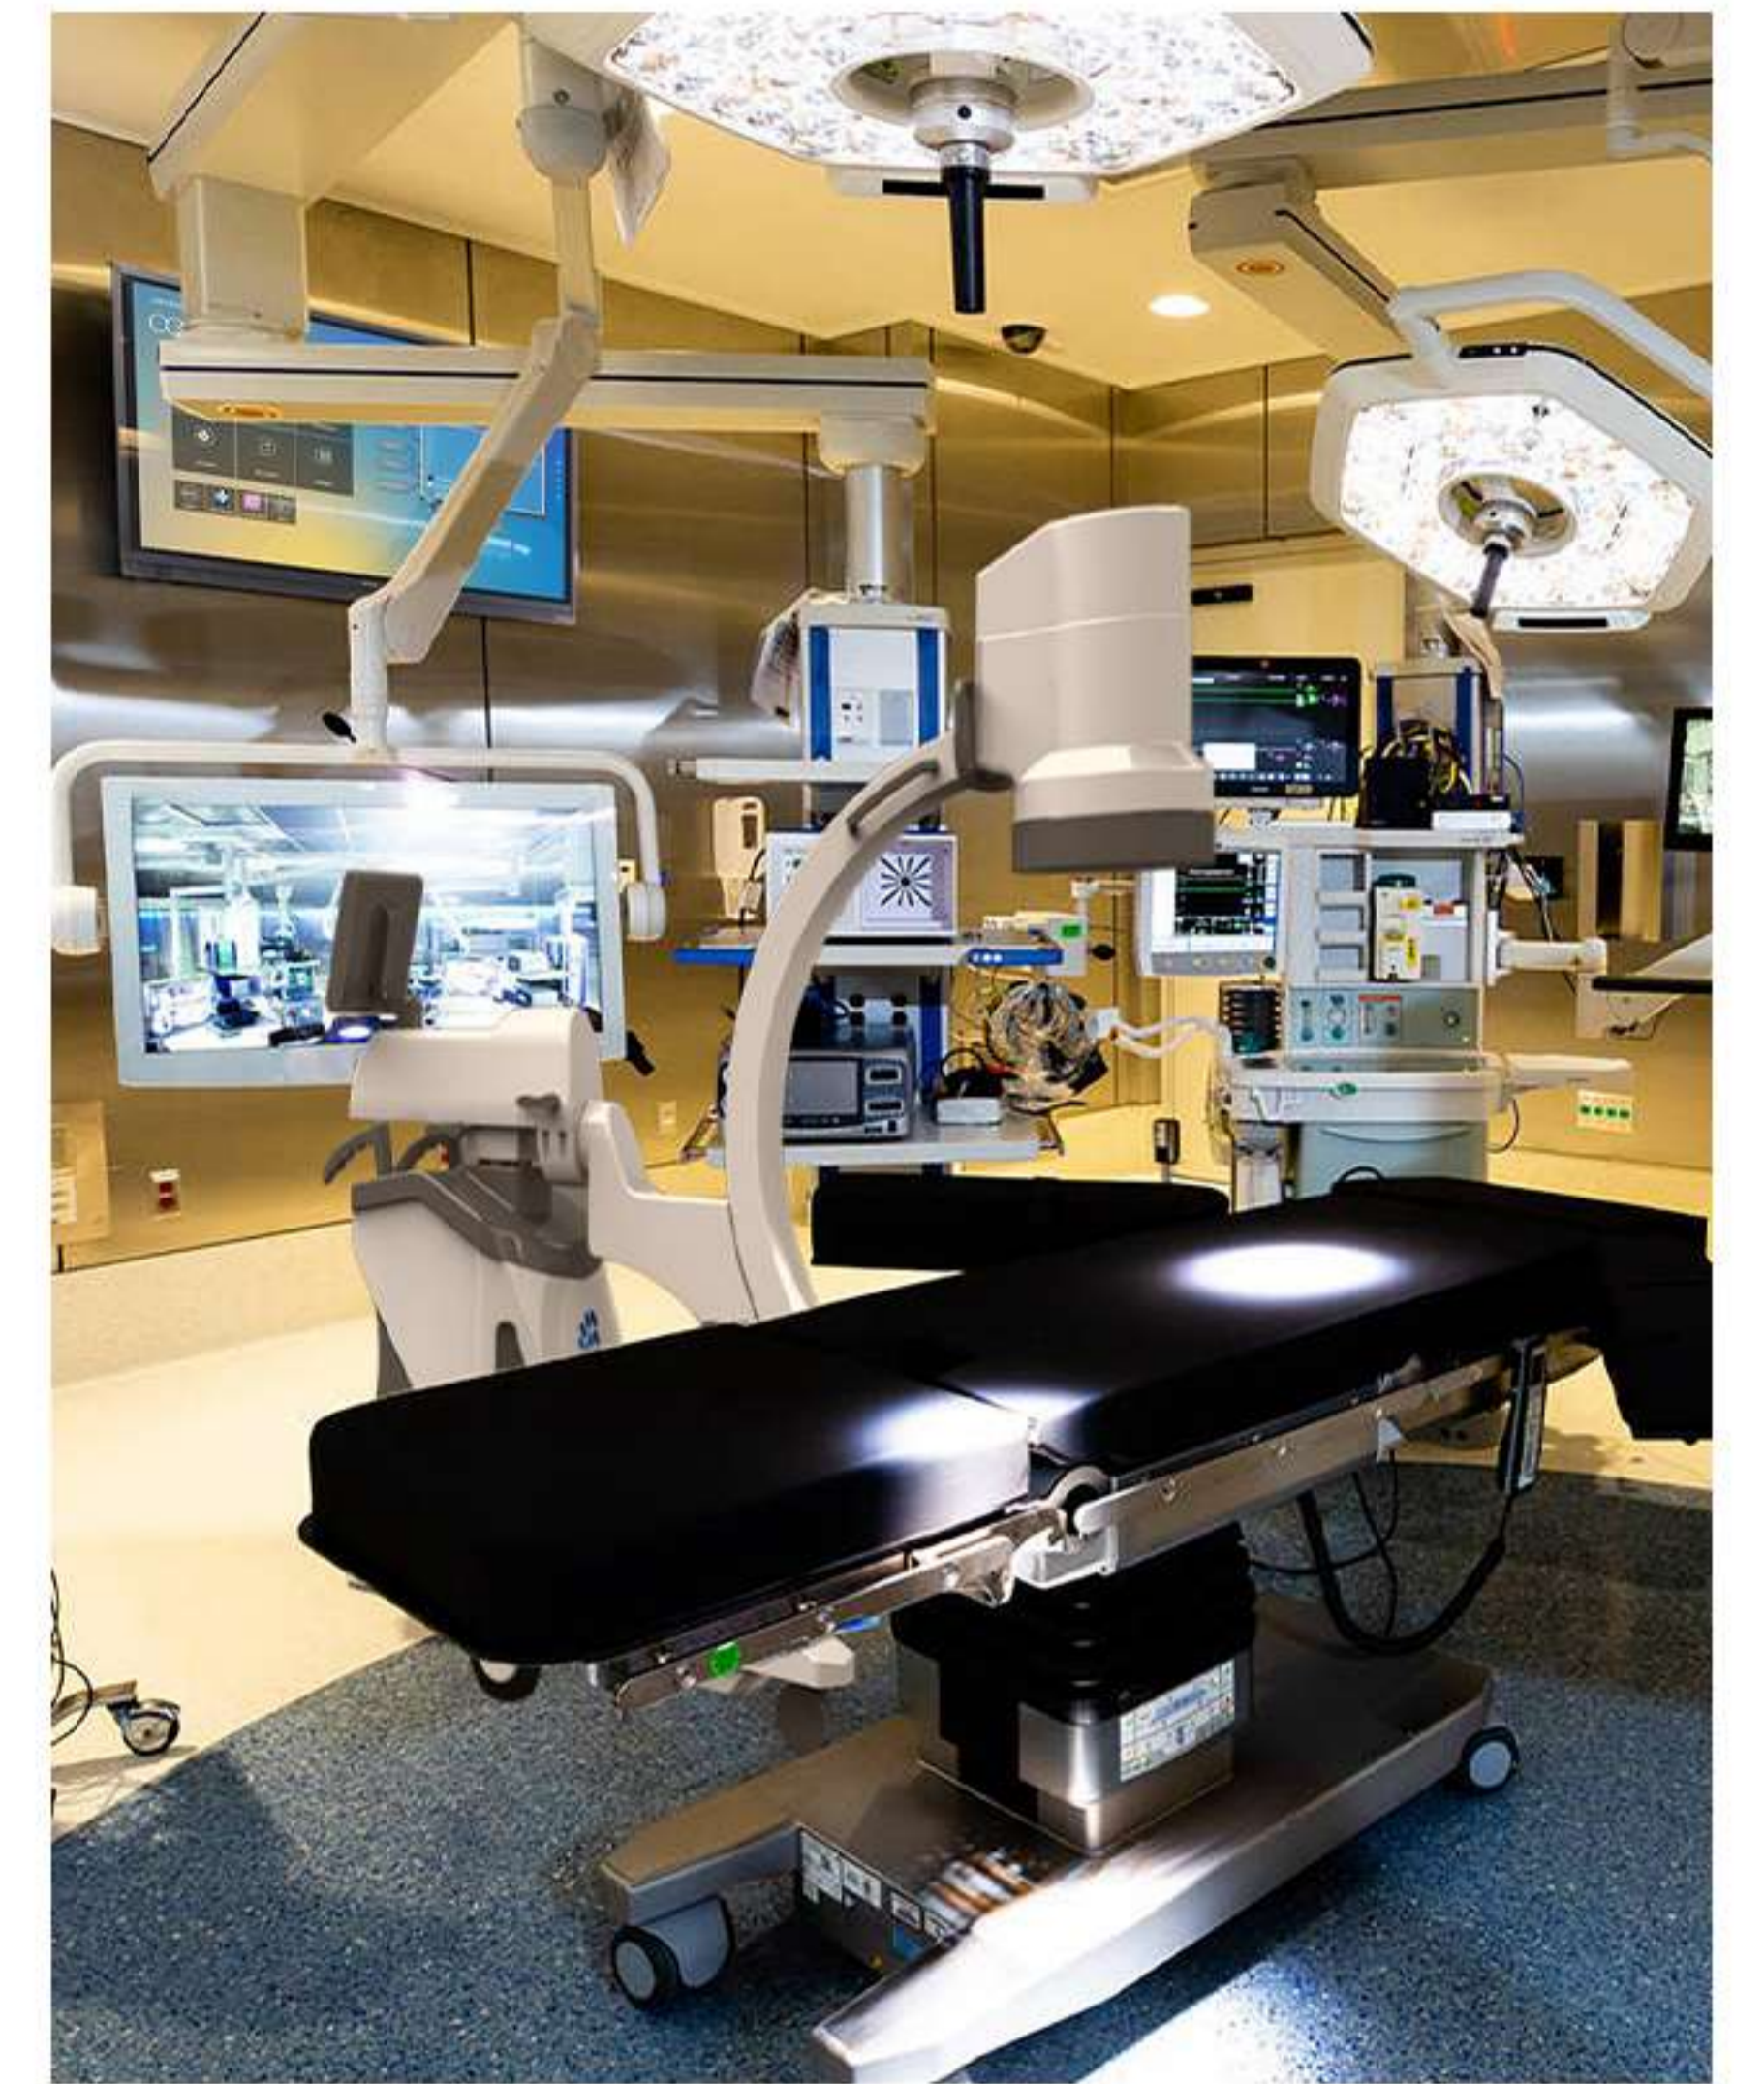

## DIAGNOSTIC & LAPROSCOPY

Interactive Panels are used to monitor an existing health condition, investigate a concerning symptom, or pin down a diagnosis.

X-RAY

ULTRASOUNDS

MRI

CT SCANS

LAPROSCOPY

# IN ROOM AV INTEGRATION - MODERN OT

Hospitals are always looking for latest technology to display clinical information for a specific patient in much more effective way with advanced functionality or integration with medical devices and cameras.