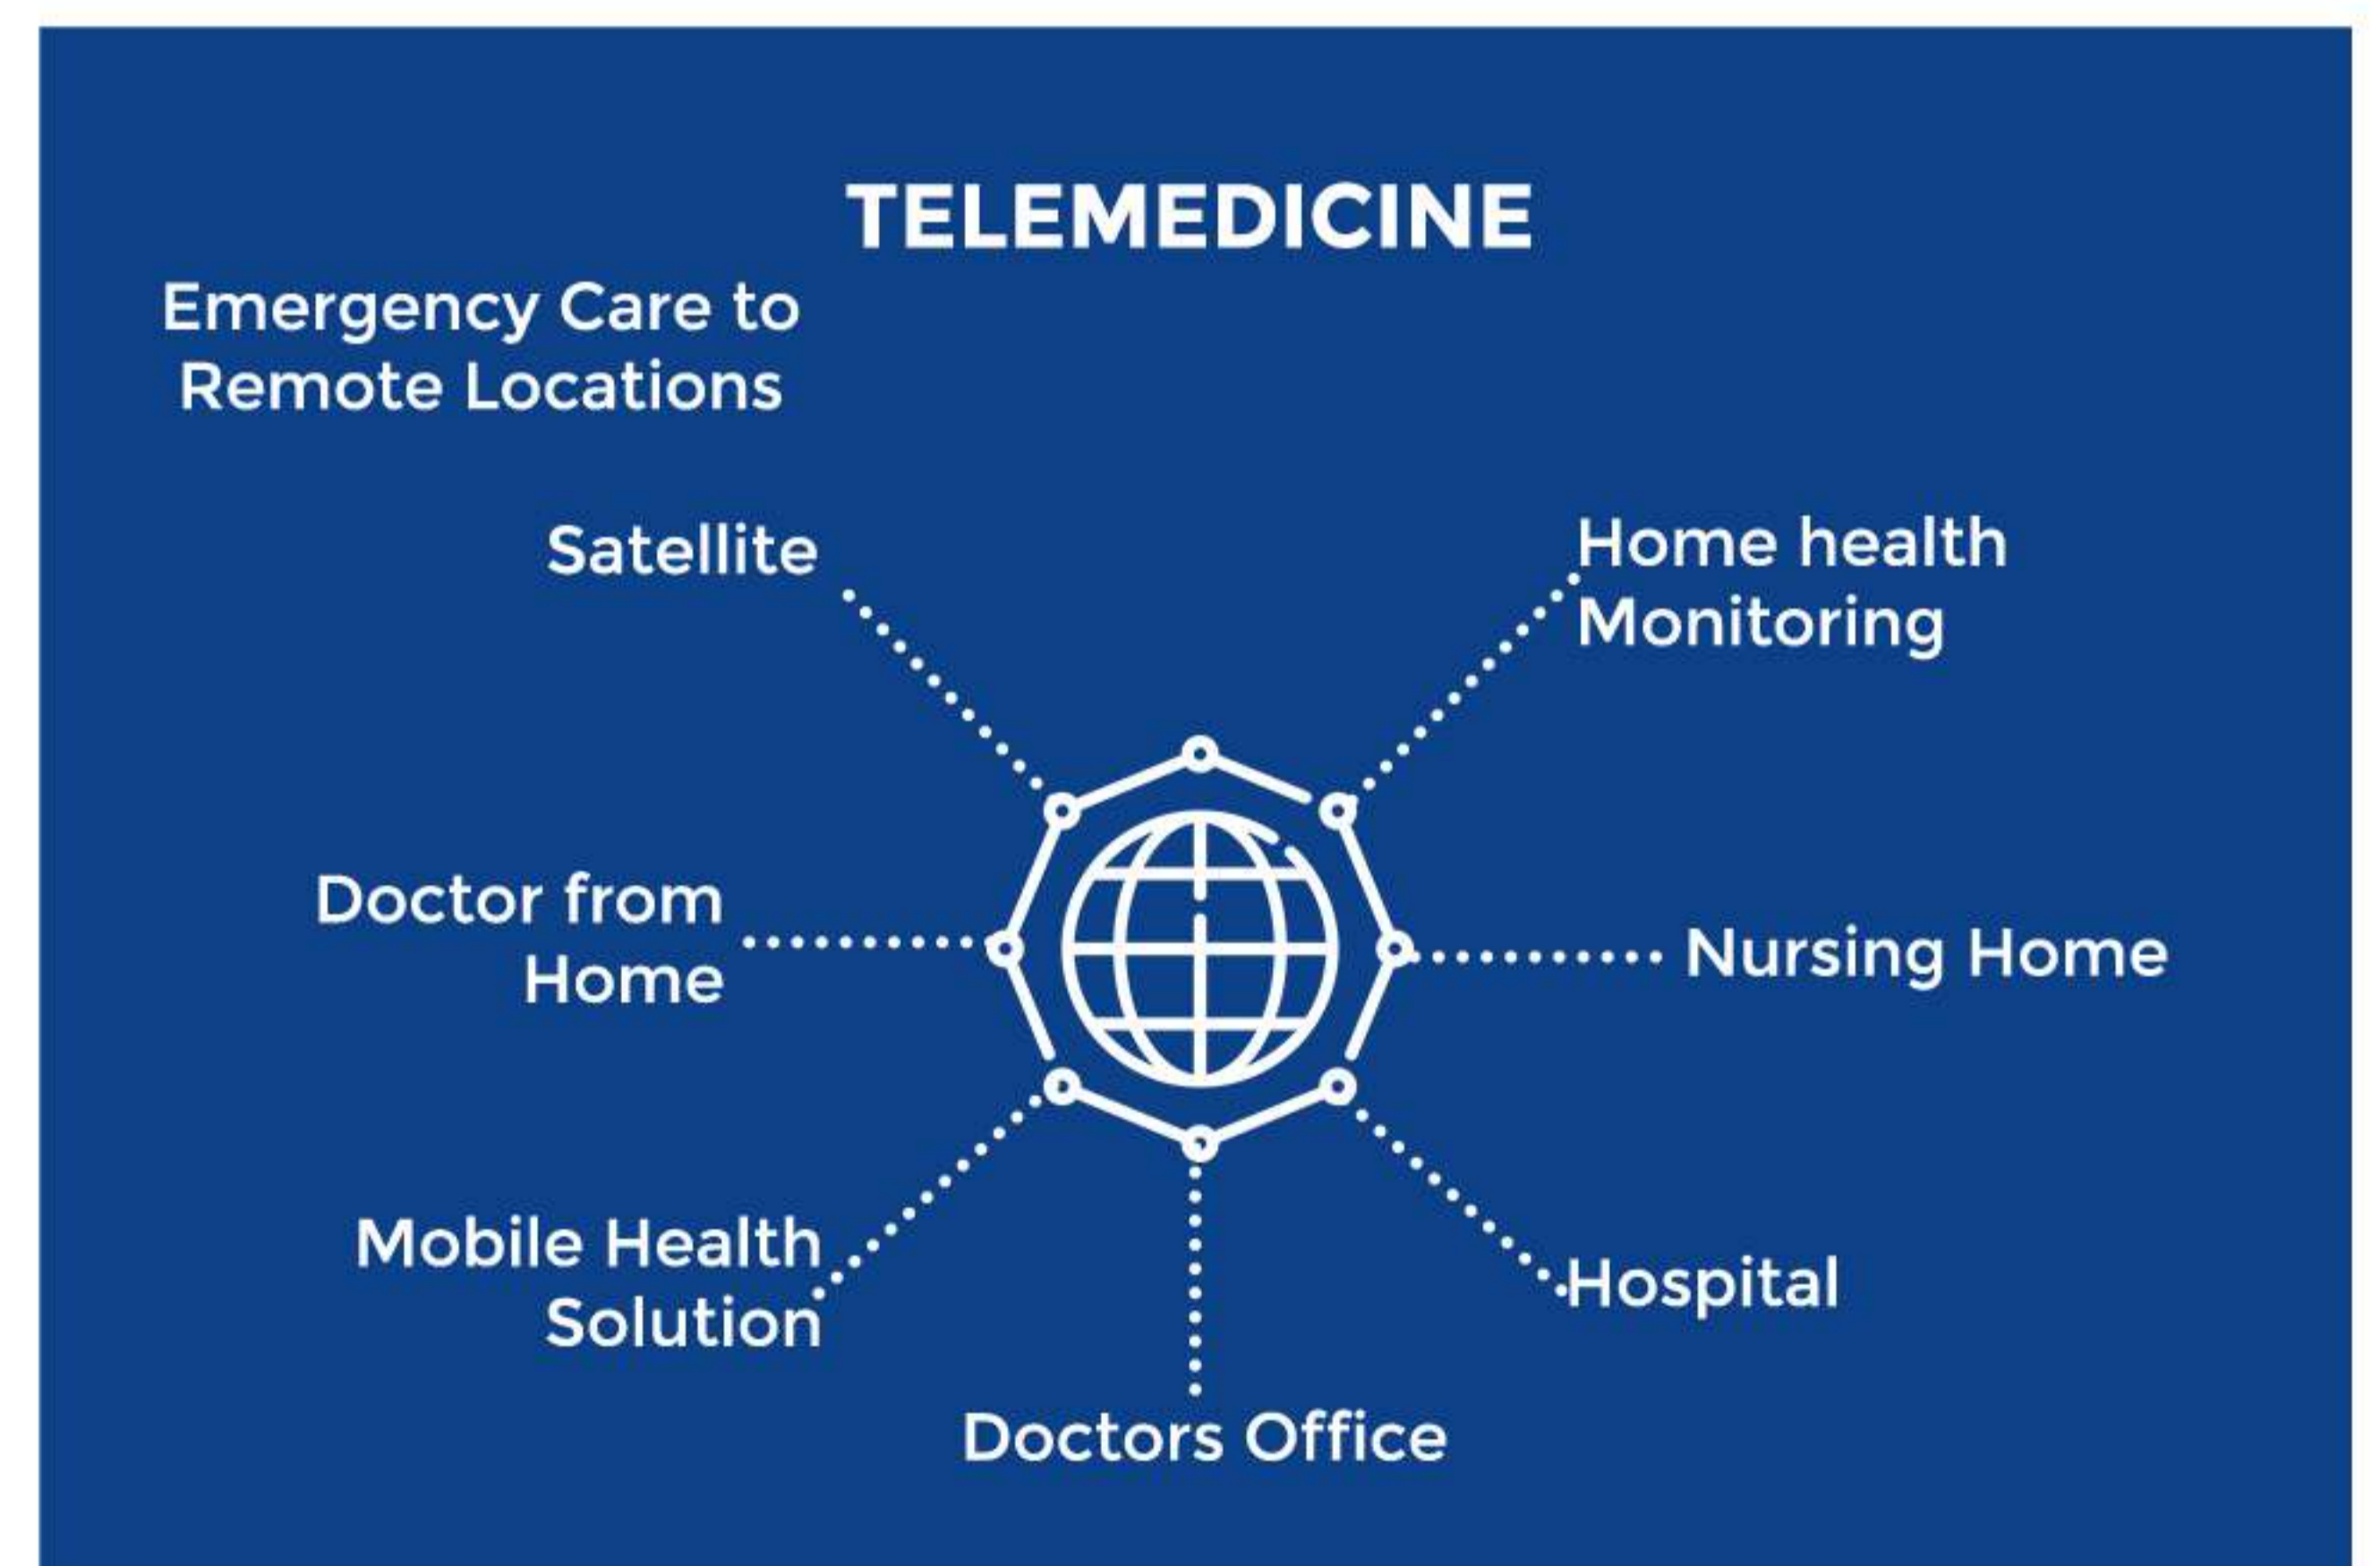

02 TELEMEDICINE

Telemedicine allows healthcare professionals to evaluate, diagnose & treat patients in remote locations to access medical expertise quickly, efficiently & without travel