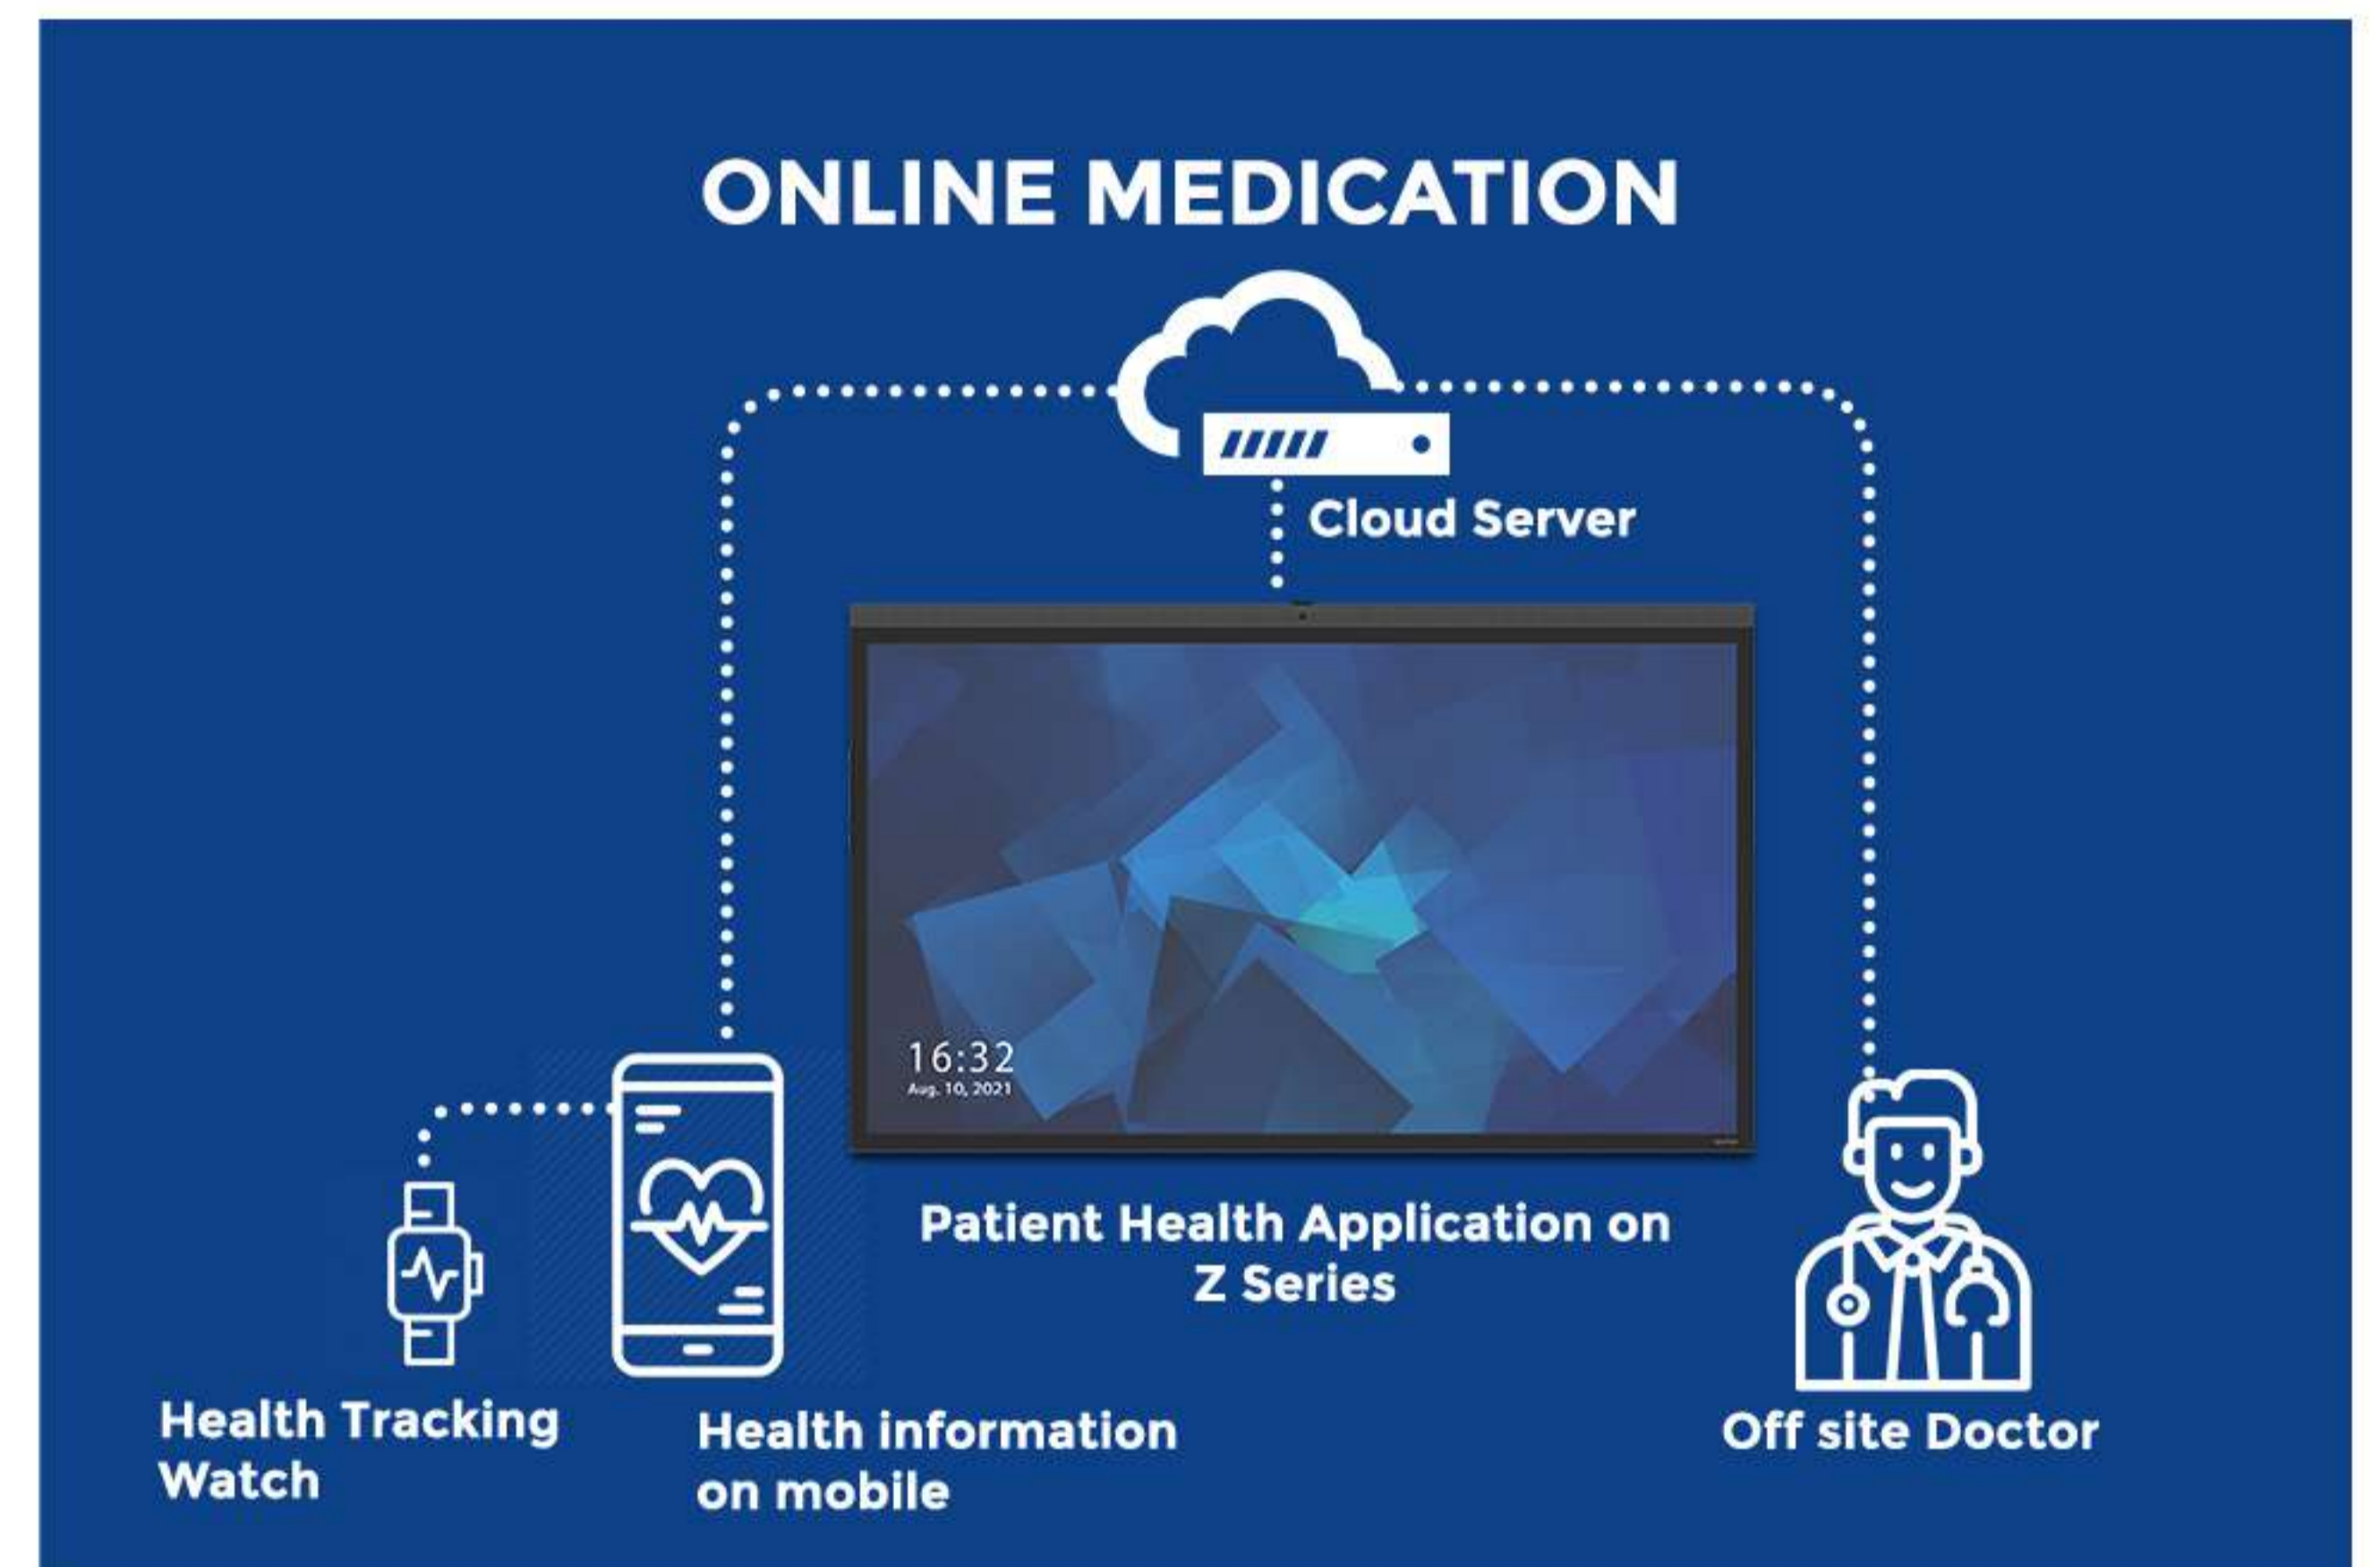

## DIAGNOSTIC & LAPROSCOPY

Interactive Panels are used to monitor an existing health condition, investigate a concerning symptom, or pin down a diagnosis.

X-RAY

ULTRASOUNDS

MRI

CT SCANS

LAPROSCOPY

## SOLUTION WITH NEWLINE

Sending all the test reports to server and retrieving via internet to all the locations including Hospitals, Nursing Homes and Doctors personal clinics is possible to view and accordingly start with the treatment of the patient.

# IN ROOM AV INTEGRATION - MODERN OT

Hospitals are always looking for latest technology to display clinical information for a specific patient in much more effective way with advanced functionality or integration with medical devices and cameras.