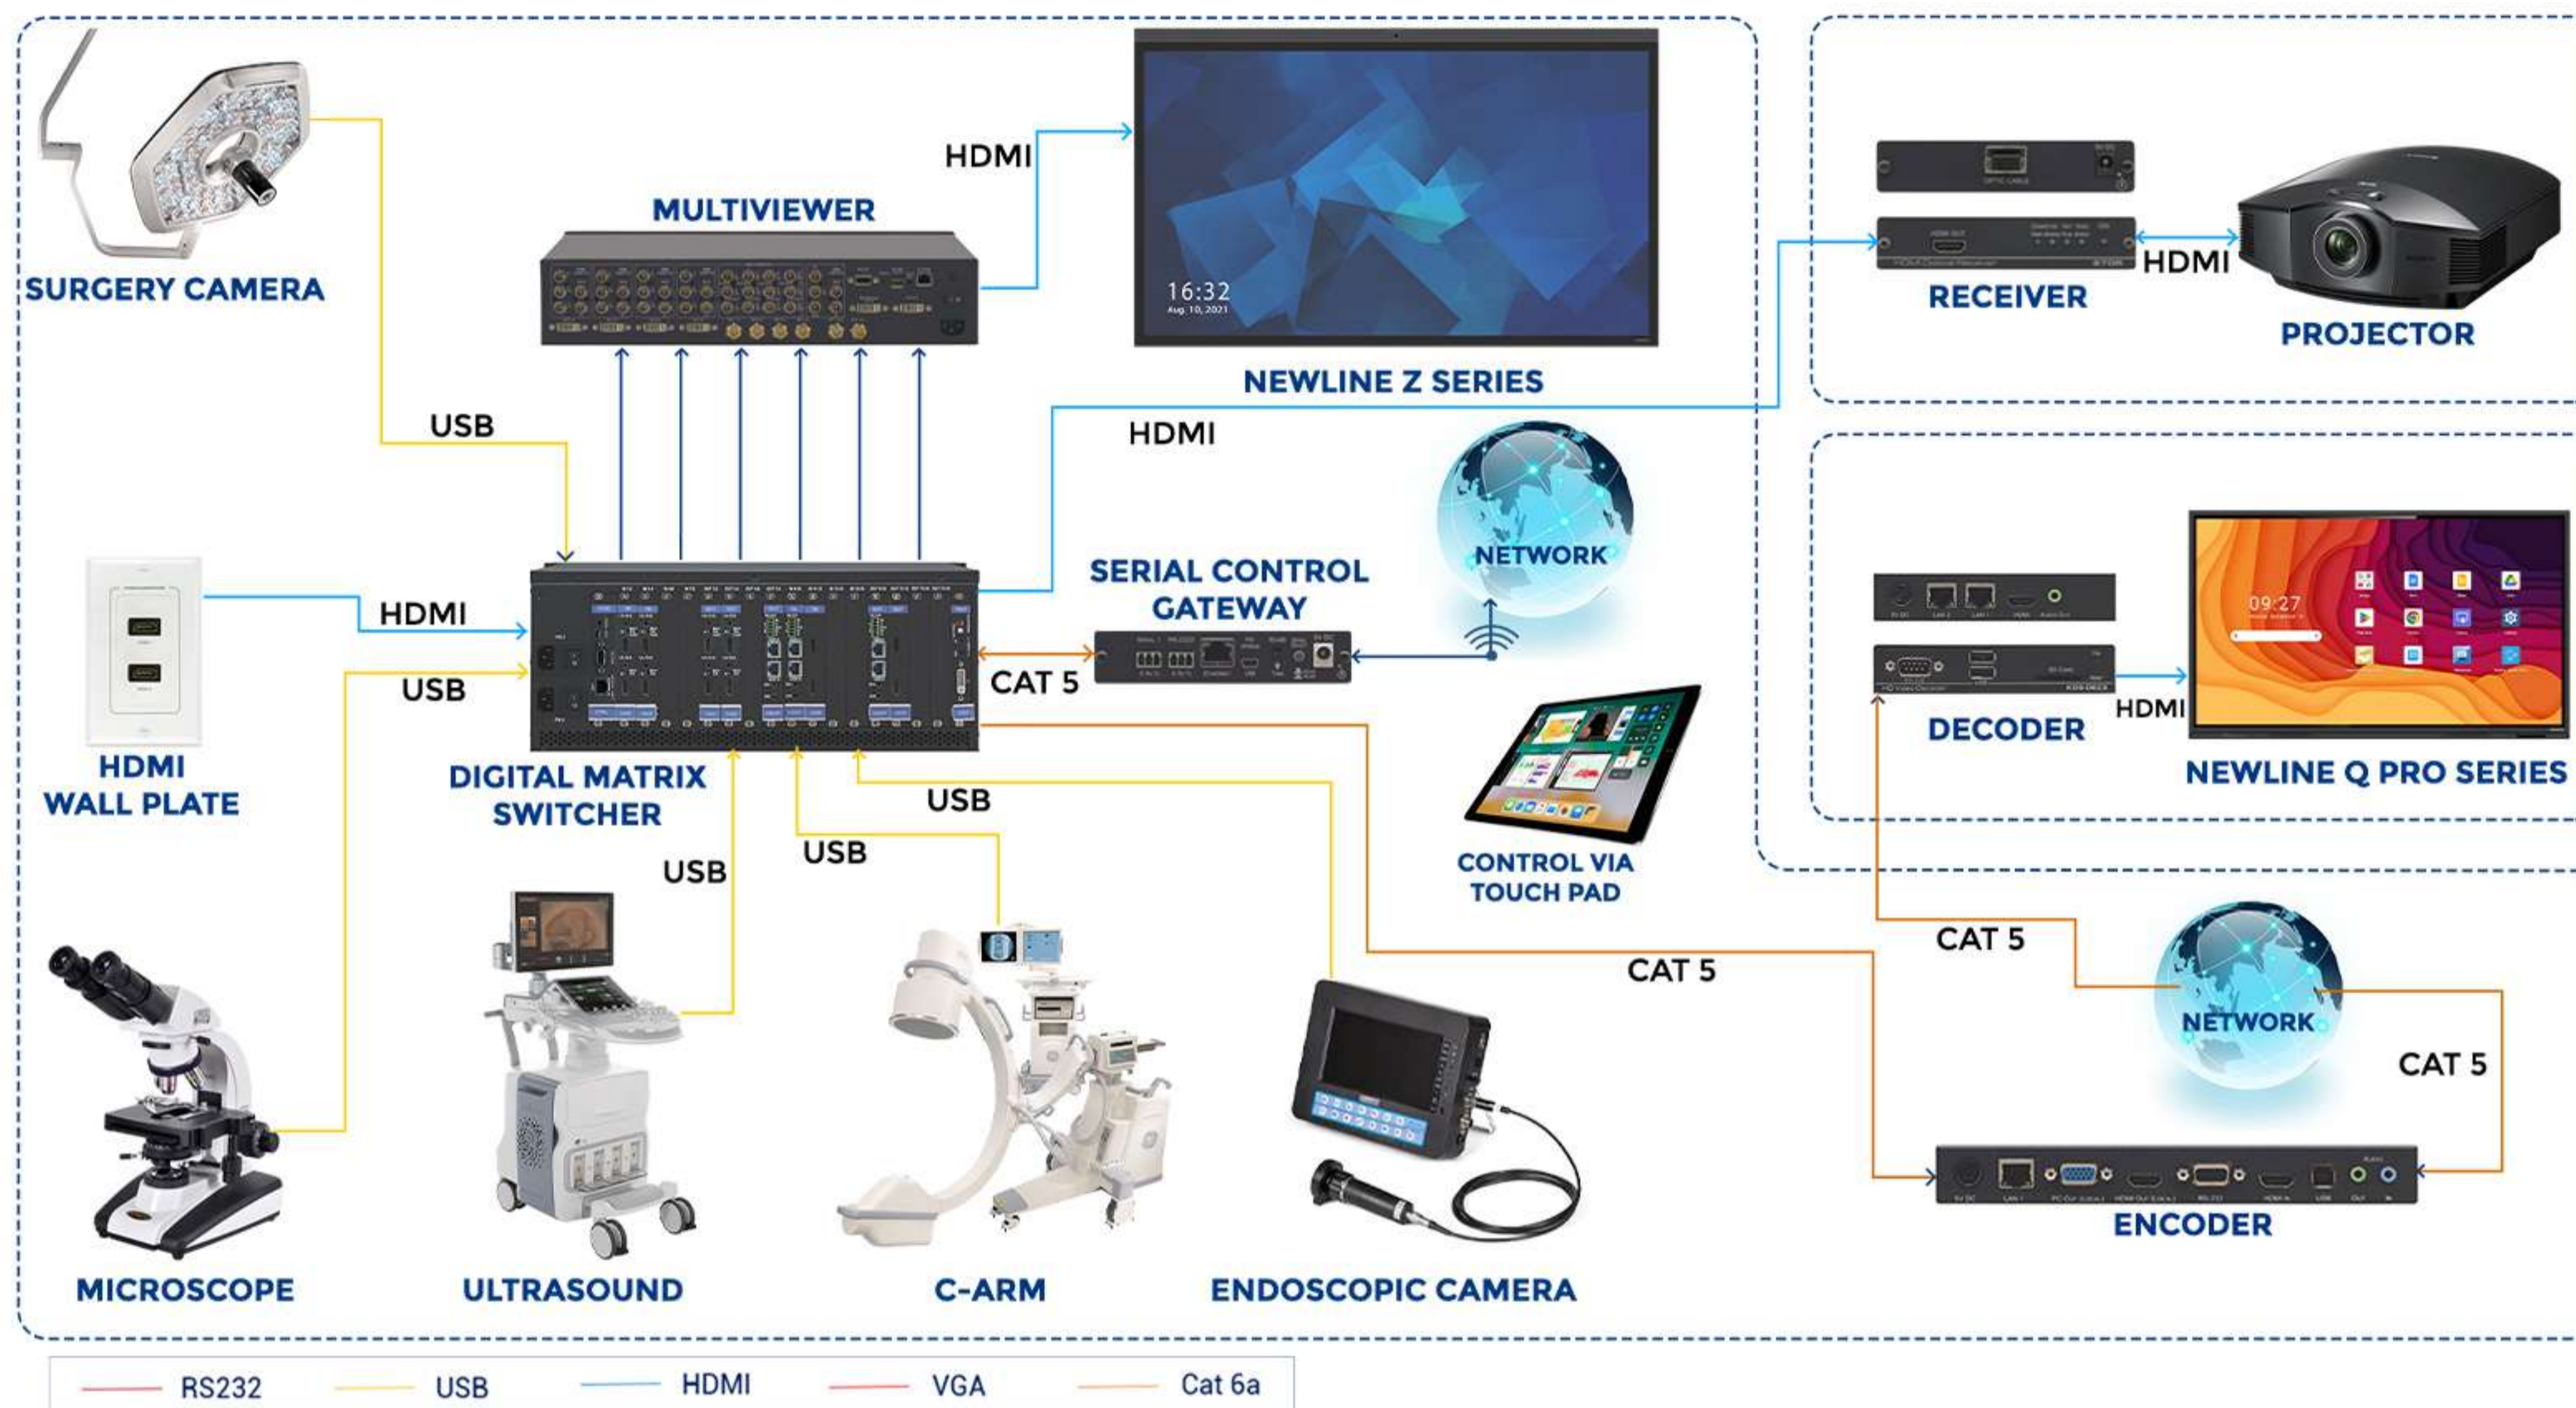

# INTERACTIVE FLAT PANEL TECHNOLOGY CAN BE USED FOR

- ✓ Ward Management
- ✓ Laproscopy Centre / Diagnosis
- ✓ Patient Conferences / Internal Conference
- ✓ Physician Meetings
- ✓ MDT Sessions
- ✓ Presentations or Medical Training
- ✓ Online Consultancy / Telemedicine
- ✓ Integrating Solutions with Patient EMR's
- ✓ Medical Information Systems / HIS
- ✓ Way Finder

## DIAGNOSTIC & LAPROSCOPY

Interactive Panels are used to monitor an existing health condition, investigate a concerning symptom, or pin down a diagnosis.

X-RAY

ULTRASOUNDS

MRI

CT SCANS

LAPROSCOPY

# IN ROOM AV INTEGRATION - MODERN OT

Hospitals are always looking for latest technology to display clinical information for a specific patient in much more effective way with advanced functionality or integration with medical devices and cameras.

## 03 WAYFINDER

Wayfinding kiosks can be synchronized in real-time with hospital expansion and remodeling.