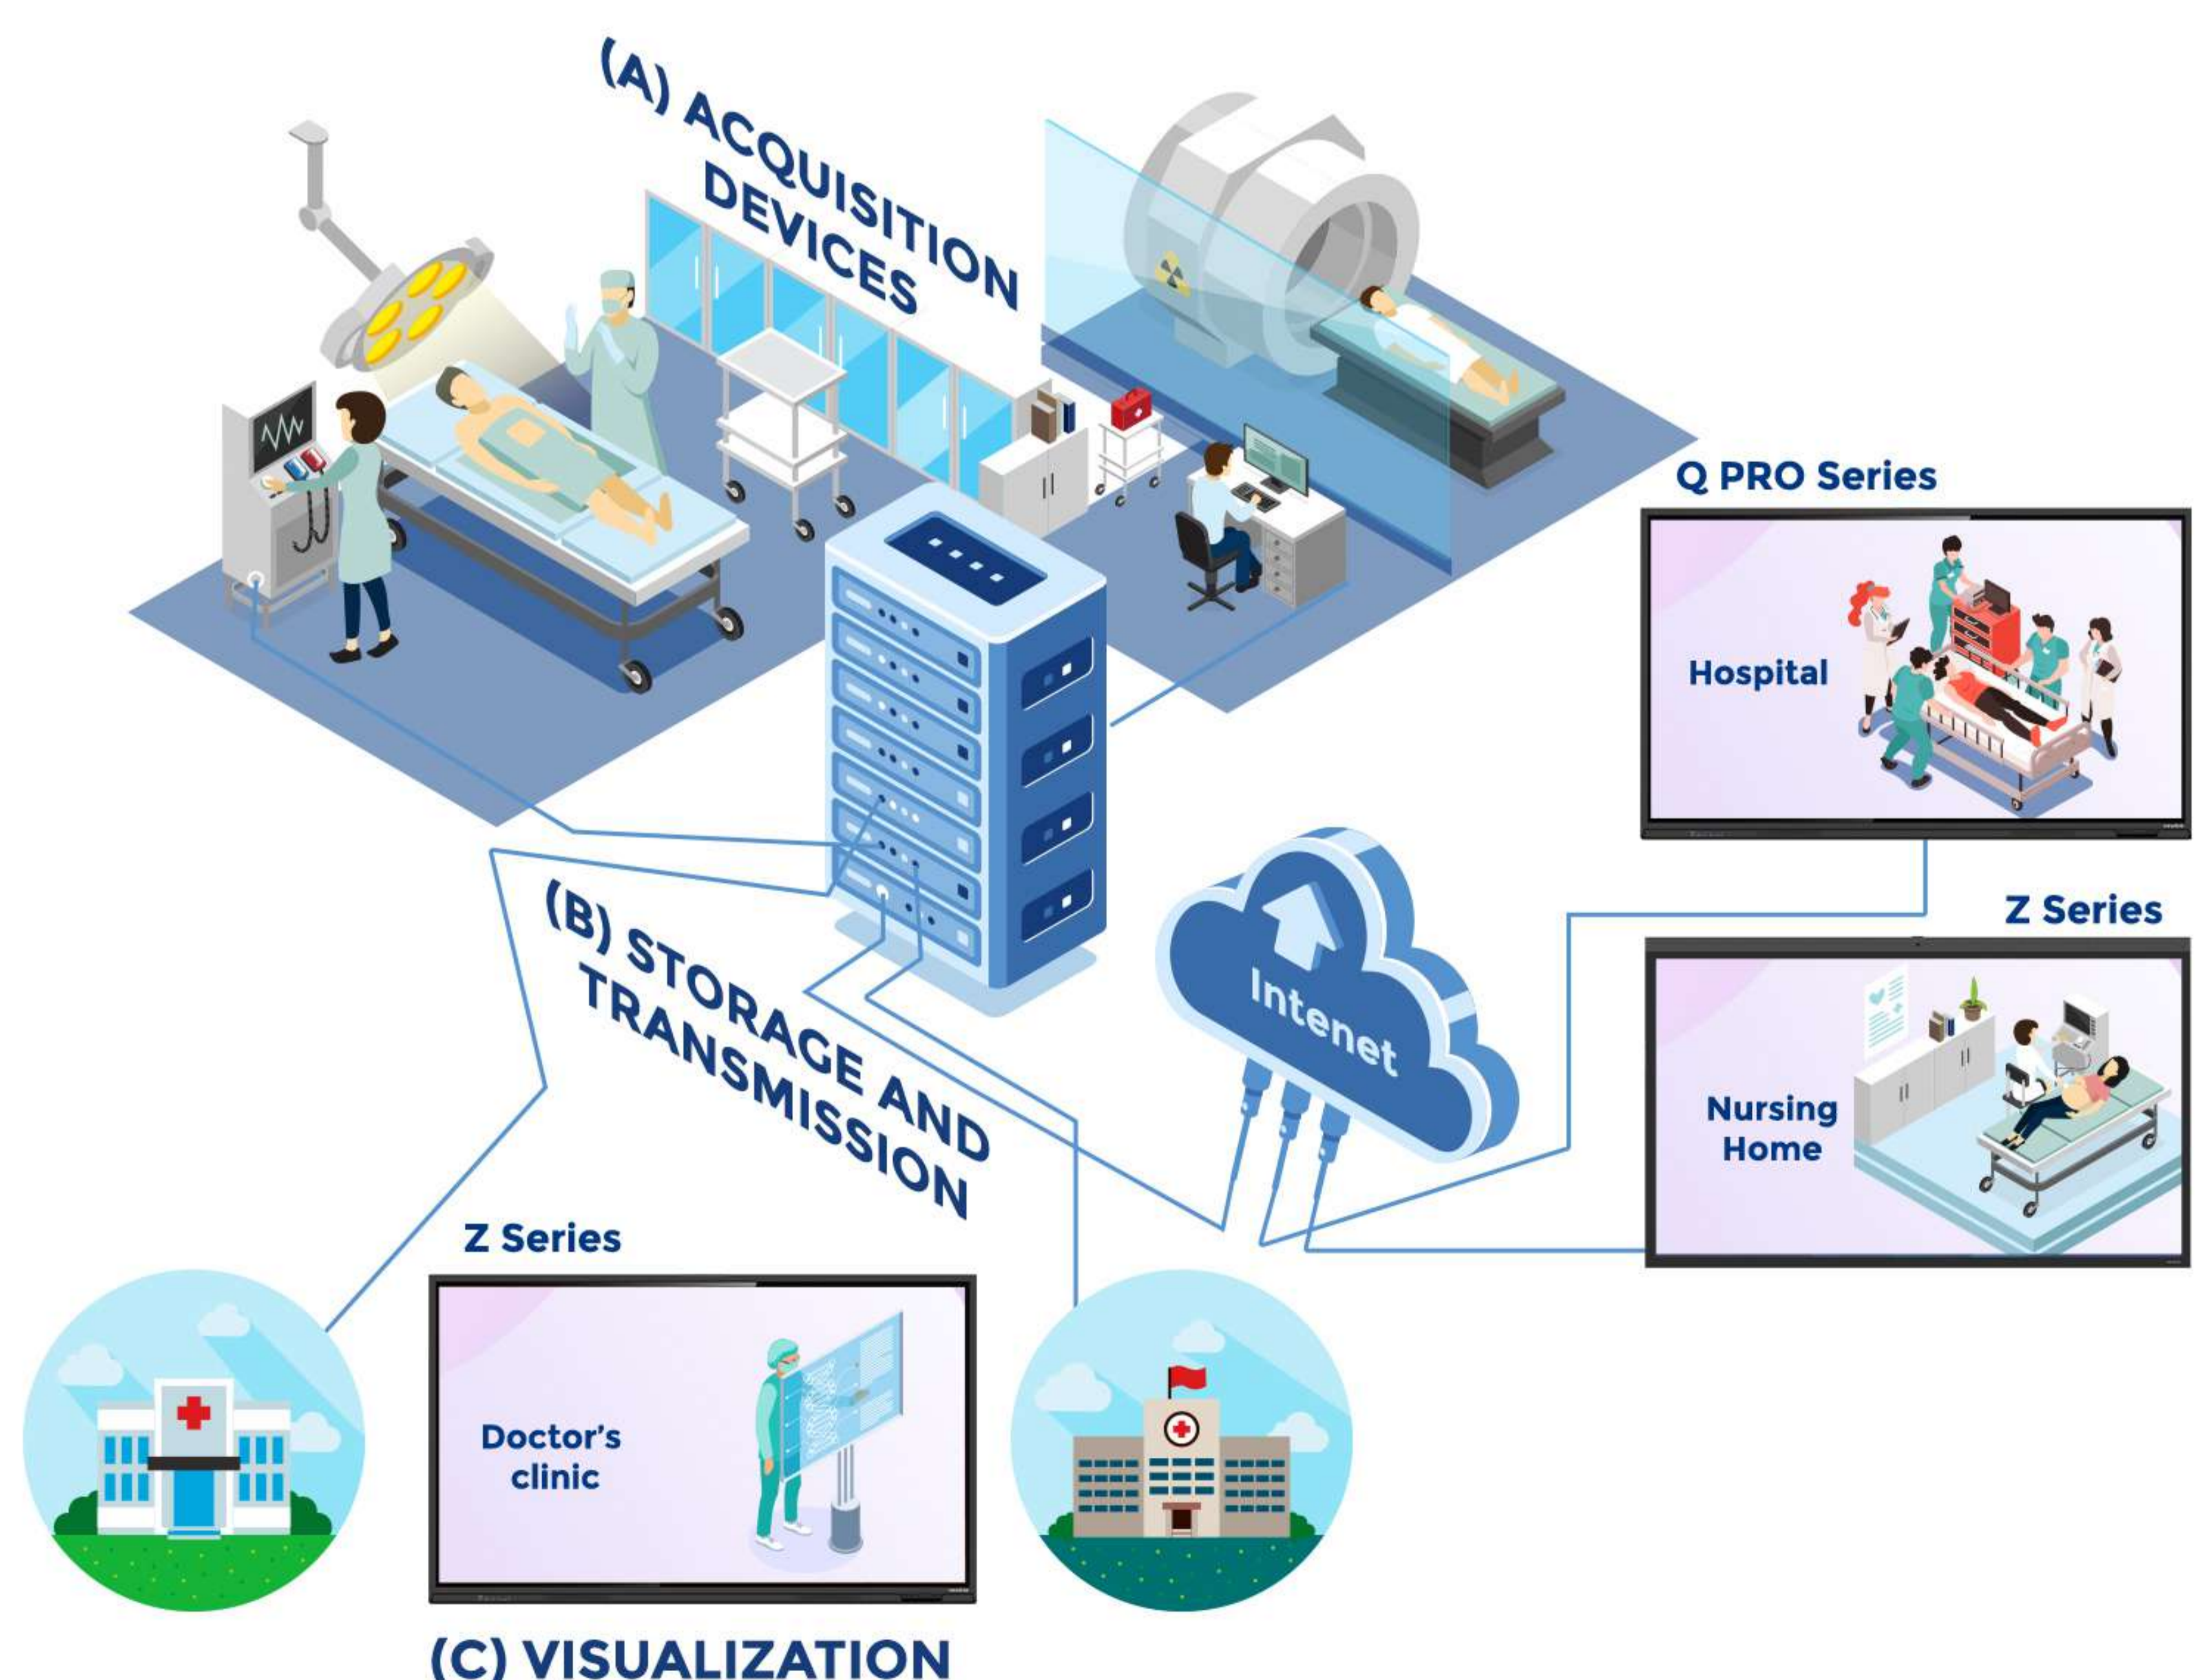

# INTERACTIVE FLAT PANEL TECHNOLOGY CAN BE USED FOR

- ✓ Ward Management
- ✓ Laproscopy Centre / Diagnosis
- ✓ Patient Conferences / Internal Conference
- ✓ Physician Meetings
- ✓ MDT Sessions
- ✓ Presentations or Medical Training
- ✓ Online Consultancy / Telemedicine
- ✓ Integrating Solutions with Patient EMR's
- ✓ Medical Information Systems / HIS
- ✓ Way Finder

## DIAGNOSTIC & LAPROSCOPY

Interactive Panels are used to monitor an existing health condition, investigate a concerning symptom, or pin down a diagnosis.

X-RAY

ULTRASOUNDS

MRI

CT SCANS

LAPROSCOPY

## SOLUTION WITH NEWLINE

Sending all the test reports to server and retrieving via internet to all the locations including Hospitals, Nursing Homes and Doctors personal clinics is possible to view and accordingly start with the treatment of the patient.

# IN ROOM AV INTEGRATION - MODERN OT

Hospitals are always looking for latest technology to display clinical information for a specific patient in much more effective way with advanced functionality or integration with medical devices and cameras.