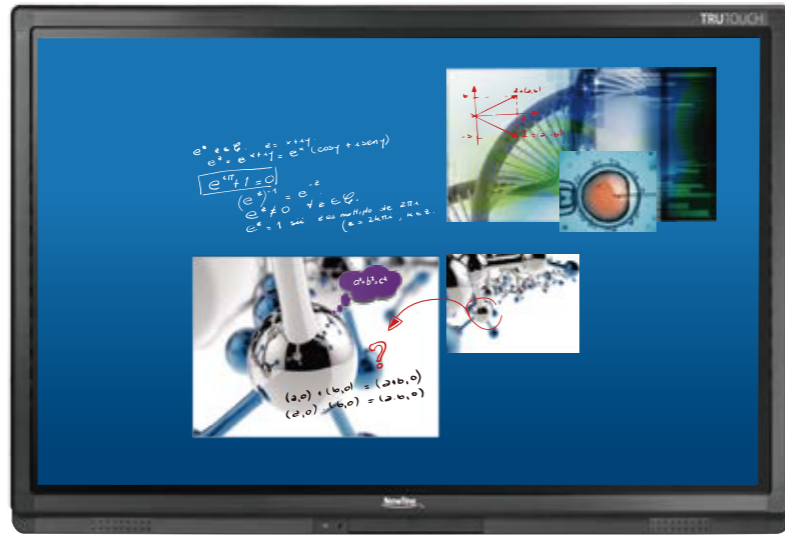

Engaging Presentation

Interactive Learning

TRU TOUCH *FB Series*

Product Specifications

Model Name	TT-6517FB	TT-7017FB	TT-8017FB
Active Screen Size (inch)	65"	70"	80"
Display Backlight	LED		
Display Area	1428.5 x 803.5mm	1538.88 x 865.6mm	1771.2 x 996.3mm
Display Ratio	16:9		
Resolution	1920 x 1080 Pixel		
Display Colors	10bit		
LCD Brightness	370cd/m2		
Contrast Ratio (Typical)	4000:1	5000:1	
Response Time (Typical)	8ms		
Viewing Angle	178°		
Life Time (working hours/day)	Minimum 30,000 hours		
Power Consumption Max.	Maximum <220W		Maximum <250W
Touch Surface Material	Tempered glass		
Touch Surface Technology	Anti-Glare glass		
Transparency	88%		
Touch Sensor	Infrared Touch		
Touch Points	10 Points		
Touch Screen Writing Tools	Nano Pen (>6mm width) included or Finger		
Cursor Speed	125 Points/s		
Positioning Accuracy	1mm		
Communication Interface	USB-B		
Speaker Position	Forward		
Speaker Max. Power Output	15W*2		
Transmission Range	5M		
Android System	5.0.1		
Installation Method (optional)	Wall-mounted / Floor Stand		
Outline Dimension	1544.03 x 939.1 x 99.1 mm	1658 x 1004 x 99 mm	1900 x 1139 x 118.7 mm
Packing Dimension	1705 x 1080 x 265 mm	1816 x 1118 x 275 mm	2035 x 1275 x 275 mm
Net Weight	43 KG	50 KG	71 KG
Gross Weight	57 KG	65 KG	92 KG

HDMI

Product Advanced Features

Connectivity

Share everything by the way you like to use, not only physical cable to input but also wireless solution.

Zero Training Easy Operation

With its simple user interface no training needed to learn TRU TOUCH. Simply following the icon and use TRU TOUCH basic function without any difficulty.

Excellent Resolution

Antiglare Glass

Responsive 10 points Touch

TRU TOUCH supports multi-touch to 10 points. Creating the interaction environment for conference room.

Integrated Sound Bar

Plug & Play

Support Multiple Input & Output