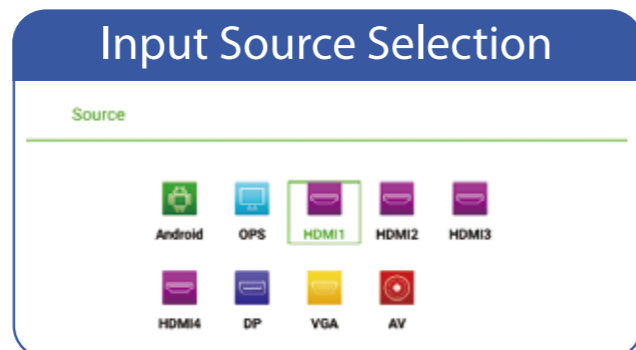

HDMI

Product Advanced Features

Connectivity

Share everything by the way you like to use, not only physical cable to input but also wireless solution.

Zero Training Easy Operation

With its simple user interface no training needed to learn TRU TOUCH. Simply following the icon and use TRU TOUCH basic function without any difficulty.

Excellent Resolution

Antiglare Glass

Responsive 10 points Touch

TRU TOUCH supports multi-touch to 10 points. Creating the interaction environment for conference room.

Integrated Sound Bar

Plug & Play

Support Multiple Input & Output

TRU TOUCH allows users to share information by their own devices. You may find all of the major I/O ports on TRU TOUCH front sides and rear sides as well.

VGA	HDMI	TOUCH-USB	Micro SD	USB	AUDIO
IN x 1	IN x 4, Out x 1	x 4	IN x 1	Android x 2 PC x 2	Audio In (VGA) x 1 Audio Out x 1 Earphone x 1
MIC	DisplayPort	RS232	LAN	AV-IN	
IN x 1	IN x 1	x 1	x 2	x 1	