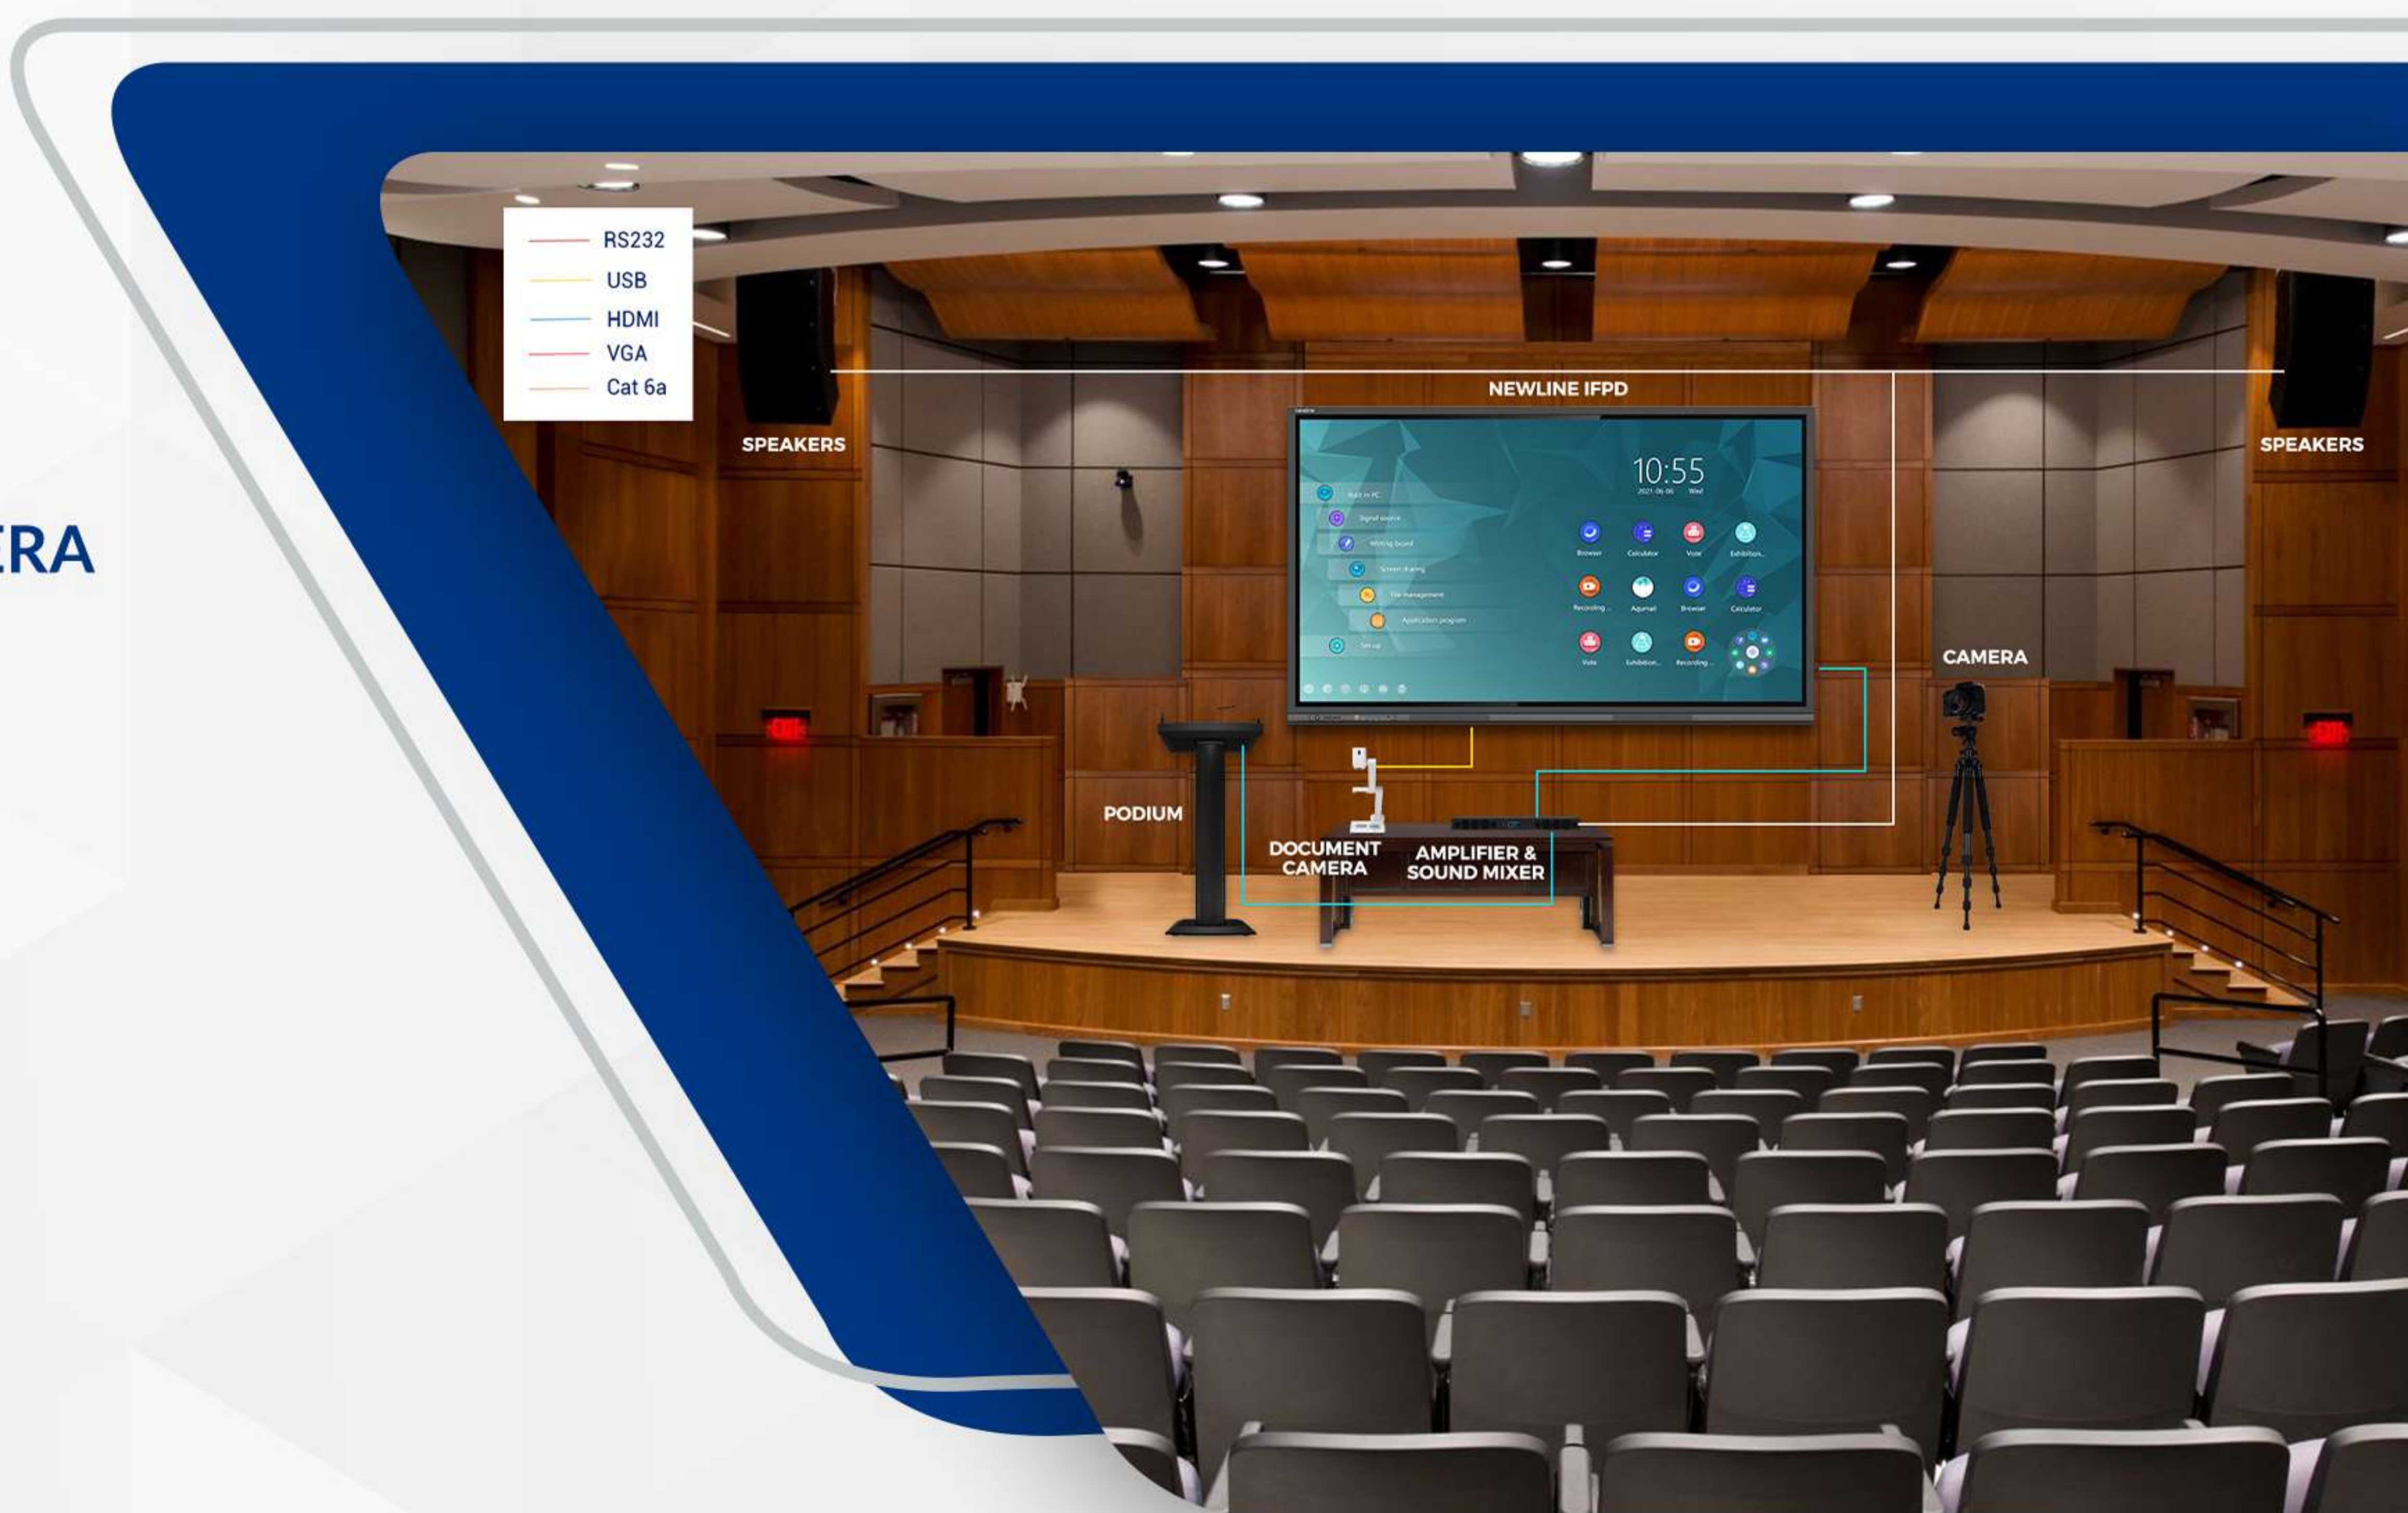

SEMINAR HALL

NEWLINE IFPD

DOCUMENT CAMERA

AMPLIFIER & SOUND MIXER

PODIUM

CAMERA

SPEAKERS