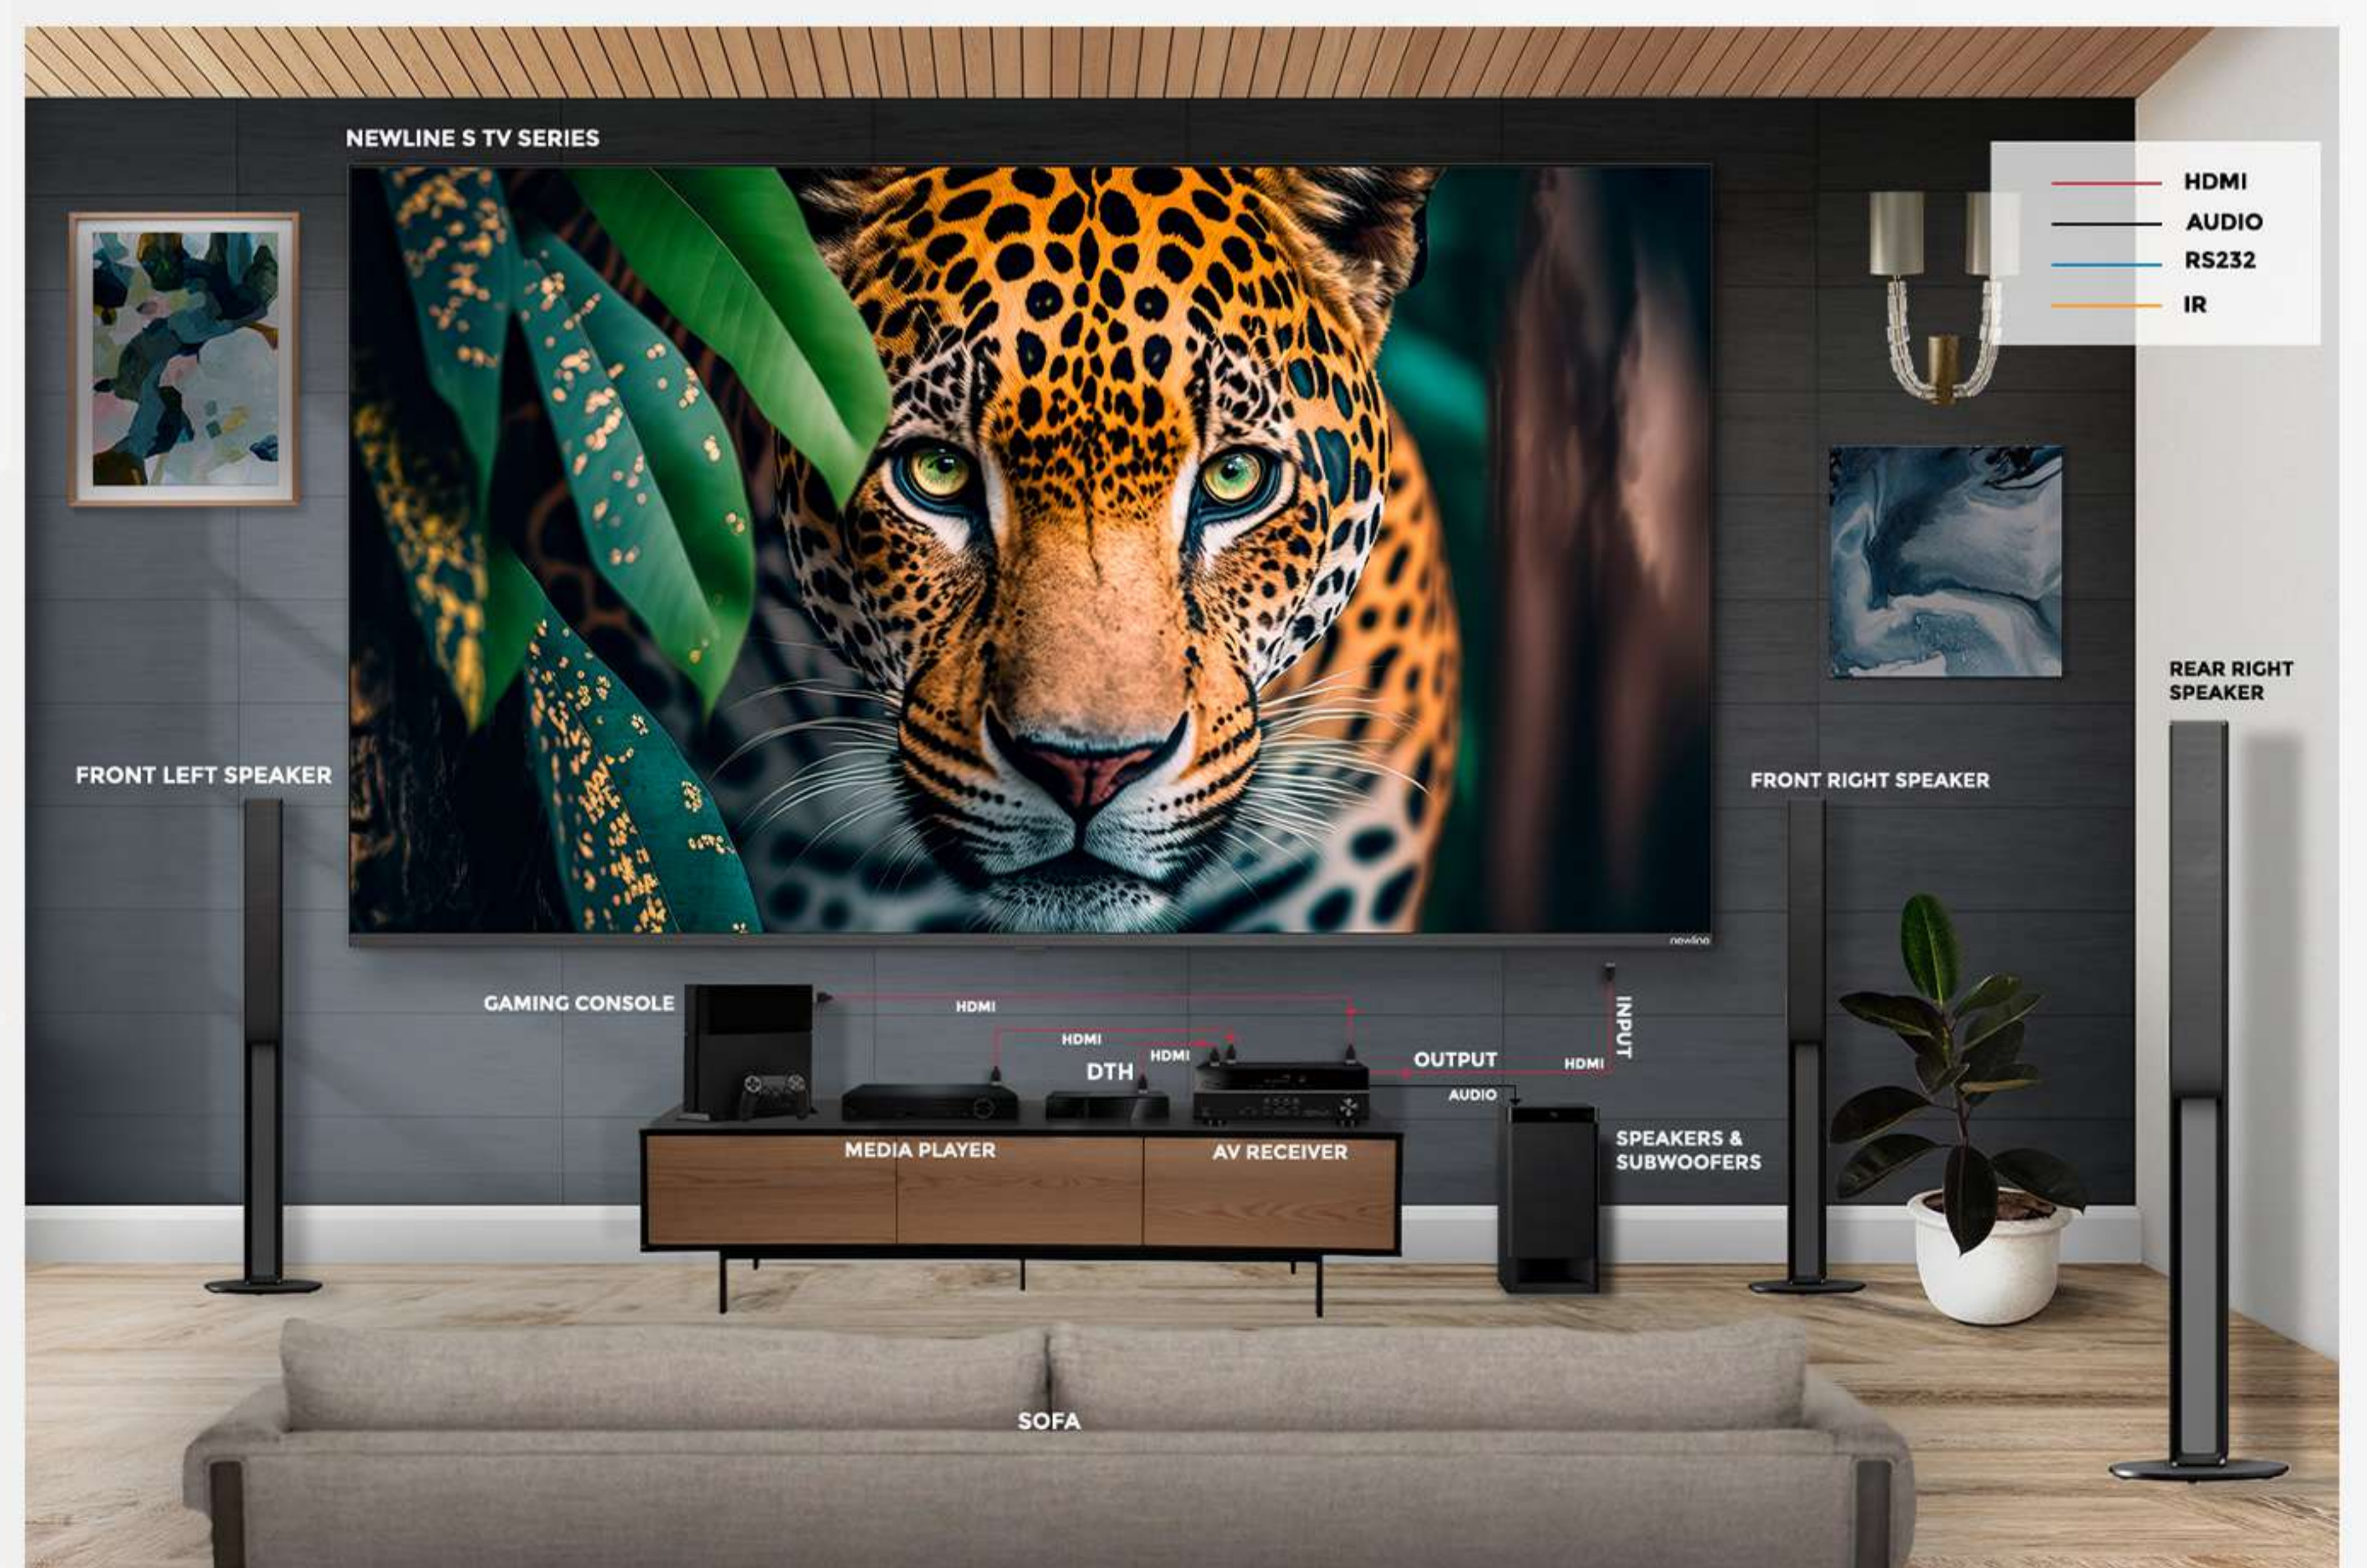

ENTERTAINMENT

PERSONAL THEATRE

- Newline S TV Series
- AV Receiver (Amplifier)
- Media Player
- Speakers and Sub Woofer
- Control Processor (its Controls Power On/Off, AV Receiver Control, Lighting Control, Air Con & Newline Panel Control)
- Control Pad
- UPS

LIVING ROOM

- Newline S TV Series
- AV Receiver (Amplifier)
- Media Player
- Speakers and Sub Woofer
- Gaming Console
- DTH
- UPS

CLUBS & LOUNGE

Newline S TV Series

AV Receiver (Amplifier)

Media Player

Sealing Speakers and Sub Woofer

UPS

S TV Series

Ultra-thin Bezel

High Screen Display Ratio

4K HD

178° View Angle

Pure Color

Remote Control

Commercial Grade Displays

CAST BROADCAST

Go Wireless

Connect your own device and cast your screen, hassle-free.

Direct Cloud Access

Open, save and share files directly with your preferred cloud storage service.