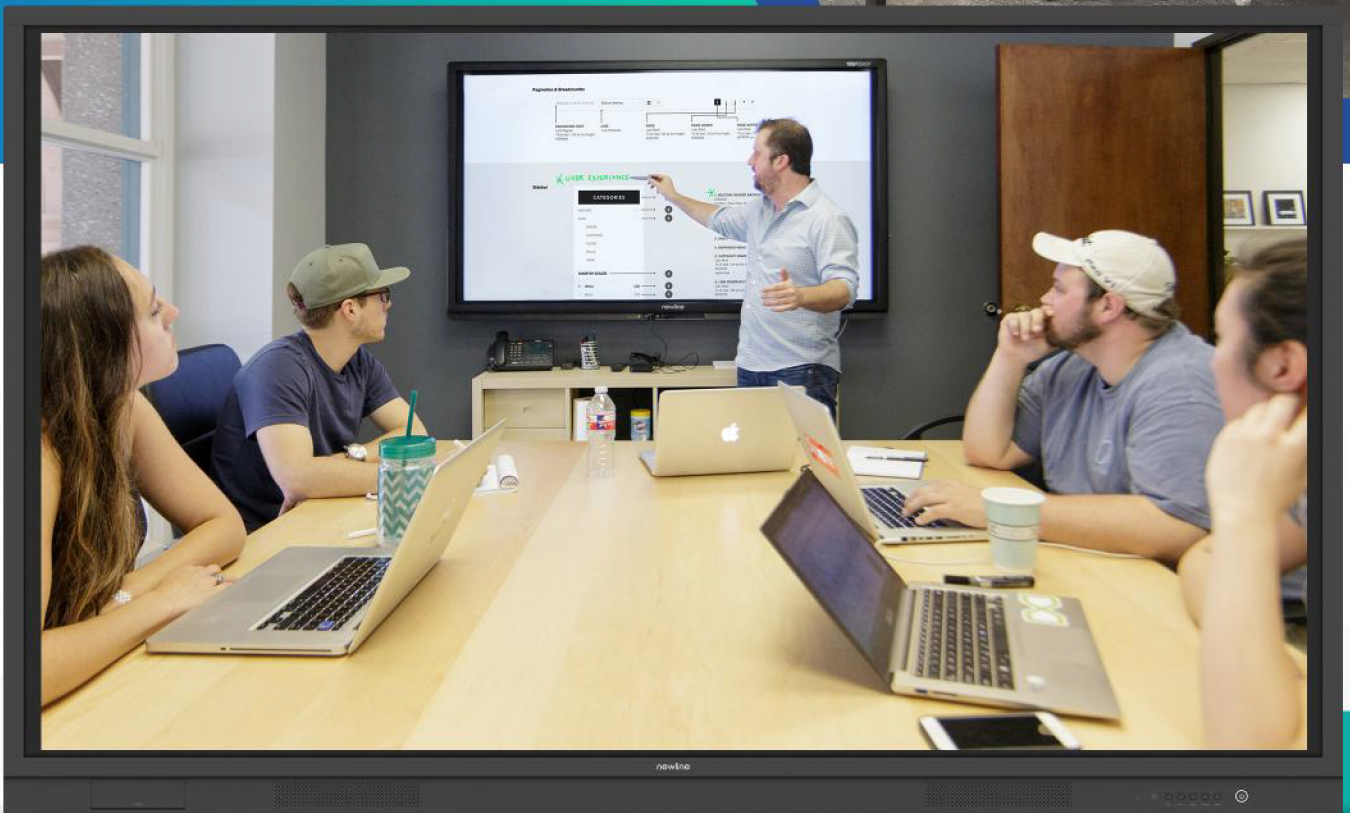

newline
Connect. Create. Collaborate.

TRU TOUCH i65

REVOLUTIONIZING
THE EDUCATION SECTOR
IN INDIA