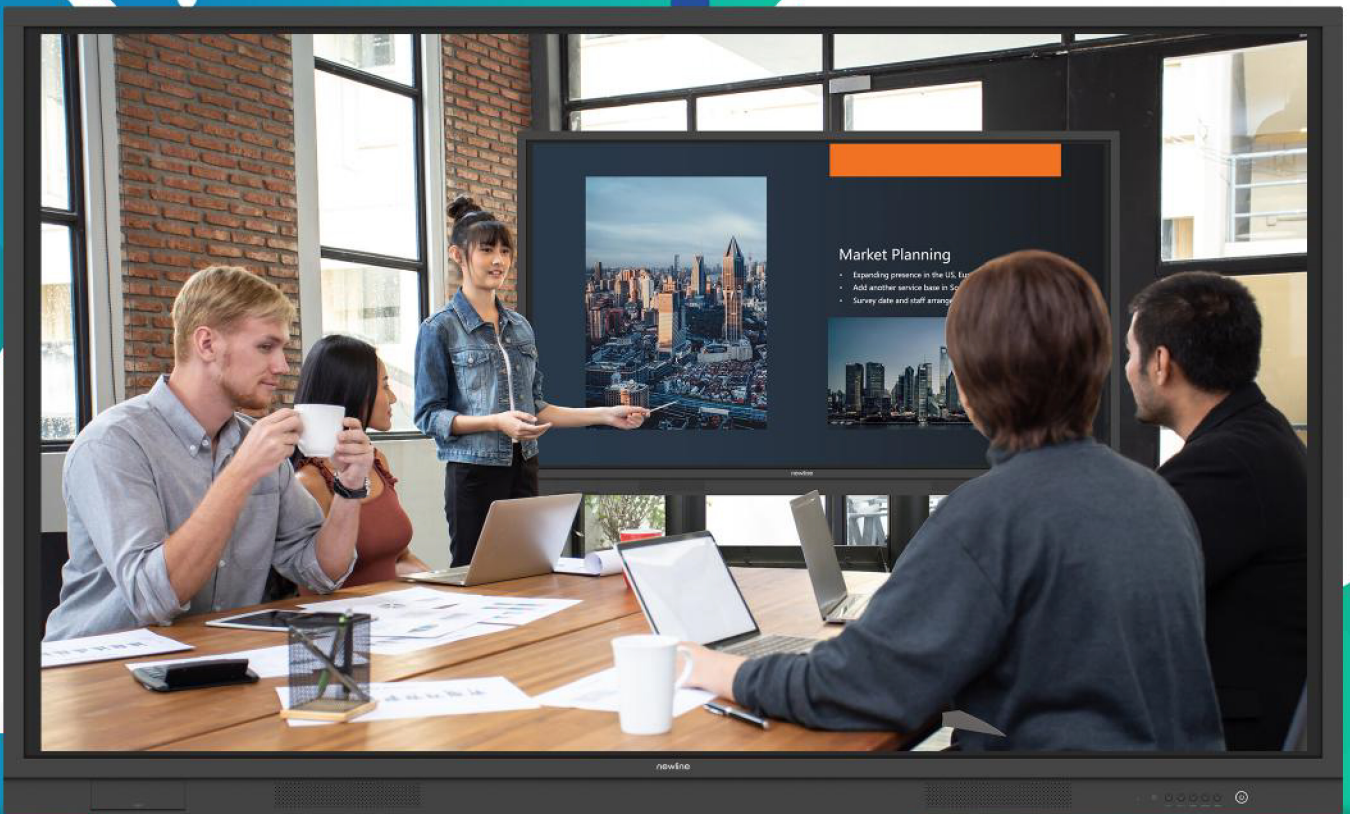

# PRODUCT SPECIFICATION

DISPLAY		TT-7519I		COMPATIBILITY	
PANEL SIZE	75"	CVBS	480I,		
TYPE/TECH	LED BACKLIGHT	HDMI	480I, 480P,720P,1080I,1080P		
DISPLAY AREA (MM)	1650.24MM*928.26MM	CONTROLS			
ASPECT RATIO	16:09			INPUT: MANUAL , SOURCE, MUTE ,VOLUME -; VOLUME +	
NATIVE RESOLUTION	3840*2160 (4K)			PC, EMBD PLAYER, AV, VGA, HDMI1, HDMI2, HDMI3	
COLORS	1.07 BILLION(10 BIT)			LIGHT:1-10	
BRIGHTNESS	450NITS			VOLUME:0-100	
CONTRAST RATIO	15000:1			VGA: H POSITION, V POSITION, PHASE, CLOCK, ZOOM, AUTO ADJUST, WRITING MODE	
RESPONSE TIME	<8MS			PICTURE: BRIGHTNESS, CONTRAST, HUE, SHARPNESS, COLOR TEMP, ZOOM, WRITING MODE	
REFRESH RATE	60HZ			FRONT CONNECTORS	
VIEWING ANGLES	H = 178, V = 178 TYP.			2 X USB 3.0 FOR OPS, , 1 X HDMI, 1 X TOUCH, 1 X MIC	
BACKLIGHT LIFE	30,000 HOURS TYP.			MULTIMEDIA	
GLASS THICKNESS	4MM			IMAGE: JPEG, BMP, PNG	
GLASS HARDNESS	9H (PENCIL) , 7(MOHS)			VIDEO: MPEG2, MPEG4, H264, HEVC(H.265)	
SURFACE TREATMENT	ANTIGLARE (7H)			AUDIO: WMA, MP3, M4A, (AAC)	
ORIENTATION	LANDSCAPE	POWER			
OPERATING SYSTEM				VOLTAGE	
OPERATING SYSTEM		NON- ANDRIOD		AC 100-240V, 50/60HZ	
TOUCH				CONSUMPTION	
TYPE/ TECH		INFRA RED		300 (TYP)	
TOUCH RESOLUTION		32767 X 32767		< 0.5 W ("STANDBY MODE")	
TOUCH POINT		20 POINT MULTI TOUCH		VESA	
OS SUPPORT		WINDOWS / LINUX / ANDROID / MAC		VESA PATTERN	
INPUT				800*400	
HDMI		X3 ( 2.0*2 IN REAR SIDE. 1.4*1 IN FRONT)		OPERATING CONDITIONS	
TOUCH USB		X2 (TYPE B)		TEMPERATURE (° C)	
RGB / VGA		X1		0°C TO 40°C	
AUDIO		X1 PC AUDIO(3.5 MM)		HUMIDITY	
YPBPR		X1		20% ~ 80% NON-CONDENSING	
MIC(MICROPHONE)		X1 ( FRONT SIDE)		DIMENSIONS	
AV IN		X1 (CVBS+L+R)		)W X H X D(	
OPS		INTEL STANDARD OPS SLOT SUPPORT 4K@60HZ		PHYSICAL (INCH / MM)	
OUTPUT				1895X247X1193	
AUDIO		X1 EARPHONE OUT		WEIGHT	
AV OUT		YES		NET (LB / KG)	
CONTROL				59KG+/-2KG	
RS232		X1		GROSS (LB / KG)	
				77KG+/- 2KG	
USB				PACKAGE CONTENTS	
TYPE A		X2 ( 3.0) FRONT		1. DISPLAY 2. POWER CABLE 3. USB CABLE	
TYPE A		X1 (2.0) REAR (FW UPGRADE)		4. REMOTE CONTROL WITH BATTERIES 5. STYLUS (X1)	
SPEAKERS				6. USER GUIDE	
		15WX2		FLICKER FREE	
				FLICKER FREE	
				YES	
SYSTEM				SYSTEM	
				CHIPSET	
				MSD3458HB	
				CPU	
				MIPS ADVANCED MULTI-CORE CPU	
				RAM	
				2GBIT DDR3 MCP	
				ROM	
				64M BIT NORFLASH	
CERTIFICATES				OTHERS	
				REGULATIONS	
				BIS , EMC,LVD, ROHS	
				NEWLINE CAST WINDOWS (OPTIONAL)	
				EASILY SHARE YOUR SCREEN FROM ANY DEVICE	
				Present and share content onto your Newline display wirelessly from any device with a single click. It works with all modern laptops, tablets, phones and support for your browser. Enjoy two-way collaboration as you control and annotate from the display or from your own device.	
				NEWLINE BROADCAST WINDOWS (OPTIONAL)	
				SHARE CONTENT TO AUDIENCES OF ANY SIZE HASSLE-FREE BROADCASTING	
				Share your screen in real-time from your Newline display to any participant connected. Easily invite up to 200 participants to connect their own device from the meeting room, classroom, lecture theatre or any other place in the world with a network connection	