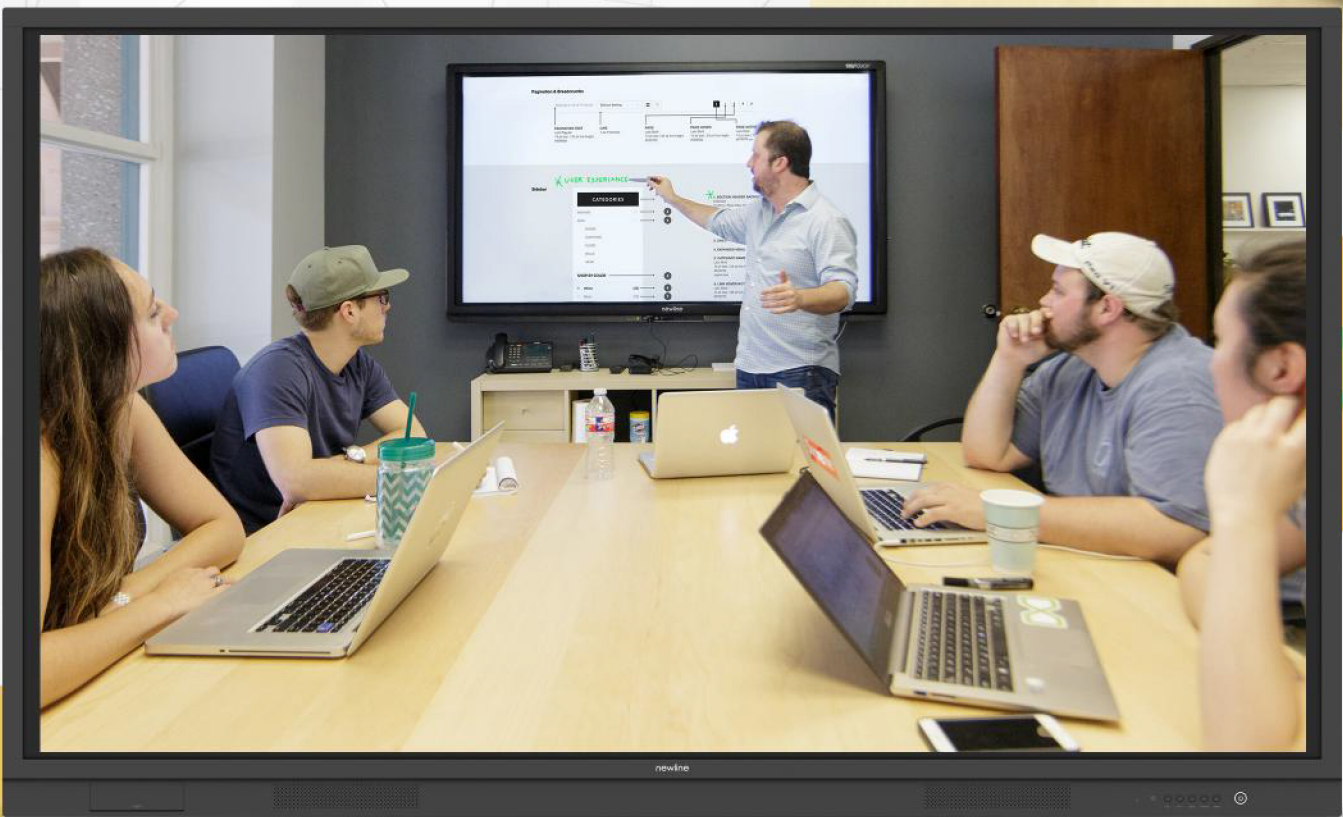

newline
Connect. Create. Collaborate.

TRU TOUCH i85

REVOLUTIONIZING
THE EDUCATION SECTOR
IN INDIA

PRODUCT SPECIFICATION

DISPLAY		TT-8519IS		COMPATIBILITY	
PANEL SIZE	85"	CVBS	480I,		
TYPE/TECH	LED BACKLIGHT	HDMI	480I, 480P,720P,1080I,1080P		
DISPLAY AREA (MM)	1872MM*1053MM	CONTROLS			
ASPECT RATIO	16:09			INPUT: MANUAL , SOURCE, MUTE ,VOLUME -, VOLUME +	
NATIVE RESOLUTION	3840*2160 (4K)			PC, EMBD PLAYER, AV, VGA, HDMI1, HDMI2, HDMI3	
COLORS	1.07 BILLIONB(10 BIT)			LIGHT:1~10	
BRIGHTNESS	>450NITS			VOLUME:0~100	
CONTRAST RATIO	15000:1	PHYSICAL- TOP OSD		VGA: H POSITION, V POSITION, PHASE, CLOCK, ZOOM, AUTO ADJUST, WRITING MODE	
RESPONSE TIME	<4MS			PICTURE: BRIGHTNESS, CONTRAST, HUE, SHARPNESS, COLOR TEMP, ZOOM, WRITING MODE	
REFRESH RATE	120 HZ	FRONT CONNECTORS		2 X USB 3.0 FOR OPS, , 1 X HDMI, 1 X TOUCH, 1 X MIC	
VIEWING ANGLES	H = 178, V = 178 TYP.	MULTIMEDIA		IMAGE: JPEG, BMP, PNG VIDEO: MPEG2, MPEG4, H264, HEVC(H.265) AUDIO: WMA, MP3, M4A, (AAC)	
BACKLIGHT LIFE	50,000 HOURS TYP.	POWER			
GLASS THICKNESS	4MM	VOLTAGE	AC 100-240V, 50/60HZ		
GLASS HARDNESS	9H (PENCIL) , 7(MOHS)	CONSUMPTION	Maximum ≤450W < 0.5 W ("STANDBY MODE")		
SURFACE TREATMENT	ANTI GLARE (7H)	VESA			
ORIENTATION	LANDSCAPE	VESA PATTERN	800*400		
OPERATING SYSTEM		OPERATING CONDITIONS			
OPERATING SYSTEM	NON- ANDRIOD	TEMPERATURE (° C)	0°C TO 40°C		
TOUCH		HUMIDITY	20% ~ 80% NON-CONDENSING		
TYPE/ TECH	INFRA RED	DIMENSIONS)W X H X D(
TOUCH RESOLUTION	32767 X 32767	PHYSICAL (INCH / MM)	2119X1309X275		
TOUCH POINT	20 POINT MULTI TOUCH	WEIGHT			
OS SUPPORT	WINDOWS / LINUX / ANDROID / MAC	NET (LB / KG)	69KG		
INPUT		GROSS (LB / KG)	86KG		
HDMI	X3 (2.0*2 IN REAR SIDE. 1.4*1 IN FRONT)	PACKAGE CONTENTS		1. DISPLAY 2. POWER CABLE 3. USB CABLE 4. REMOTE CONTROL WITH BATTERIES 5. STYLUS (X1) 6. USER GUIDE	
TOUCH USB	X2 (TYPE B)	SYSTEM			
RGB / VGA	X1	CHIPSET	MSD3458HB		
AUDIO	X1 PC AUDIO(3.5 MM)	CPU	MIPS ADVANCED MULTI-CORE CPU		
YPBPR	X1	RAM	2GBIT DDR3 MCP		
MIC(MICROPHONE)	X1 (FRONT SIDE)	ROM	64M BIT NORFLASH		
AV IN	X1 (CVBS+L+R)	CERTIFICATES			
OPS	INTEL STANDARD OPS SLOT SUPPORT 4K@60HZ	REGULATIONS	BIS		
OUTPUT		OTHERS			
AUDIO	X1 EARPHONE OUT	NEWLINE CAST WINDOWS (OPTIONAL)	EASILY SHARE YOUR SCREEN FROM ANY DEVICE Present and share content onto your Newline display wirelessly from any device with a single click. It works with all modern laptops, tablets, phones and support for your browser. Enjoy two-way collaboration as you control and annotate from the display or from your own device.		
AV OUT	YES	NEWLINE BROADCAST WINDOWS (OPTIONAL)	SHARE CONTENT TO AUDIENCES OF ANY SIZE HASSLE-FREE BROADCASTING Share your screen in real-time from your Newline display to any participant connected. Easily invite up to 200 participants to connect their own device from the meeting room, classroom, lecture theatre or any other place in the world with a network connection		
CONTROL					
RS232	X1				
USB					
TYPE A	X2 (3.0) FRONT				
TYPE A	X1 (2.0) REAR (FW UPGRADE)				
SPEAKERS					
	15WX2				