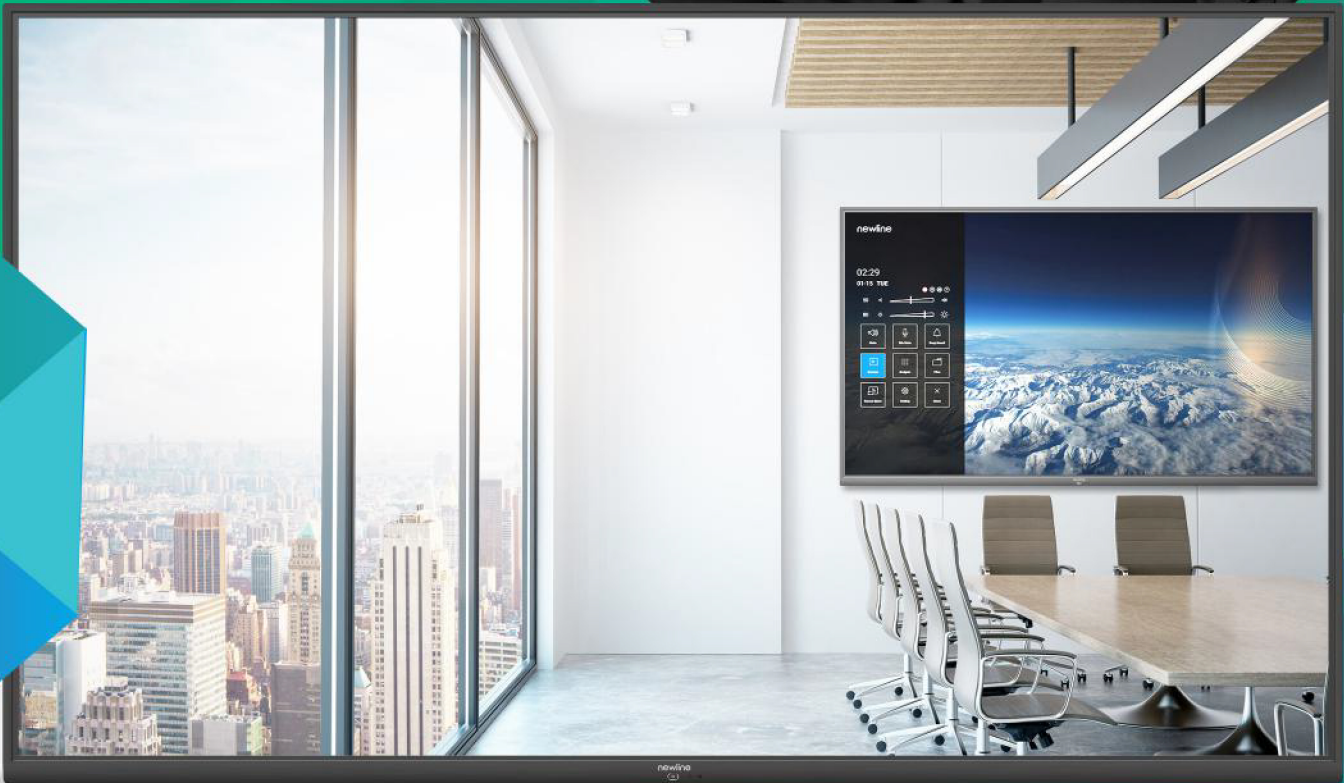

newline
Connect. Create. Collaborate.

Android 8.0.0

OPS Slot

Embedded Microphone

NT98

COMMERCIAL GRADE DISPLAYS

CAST Present wirelessly from any network with a single click.
Share video, links, and files from any device.