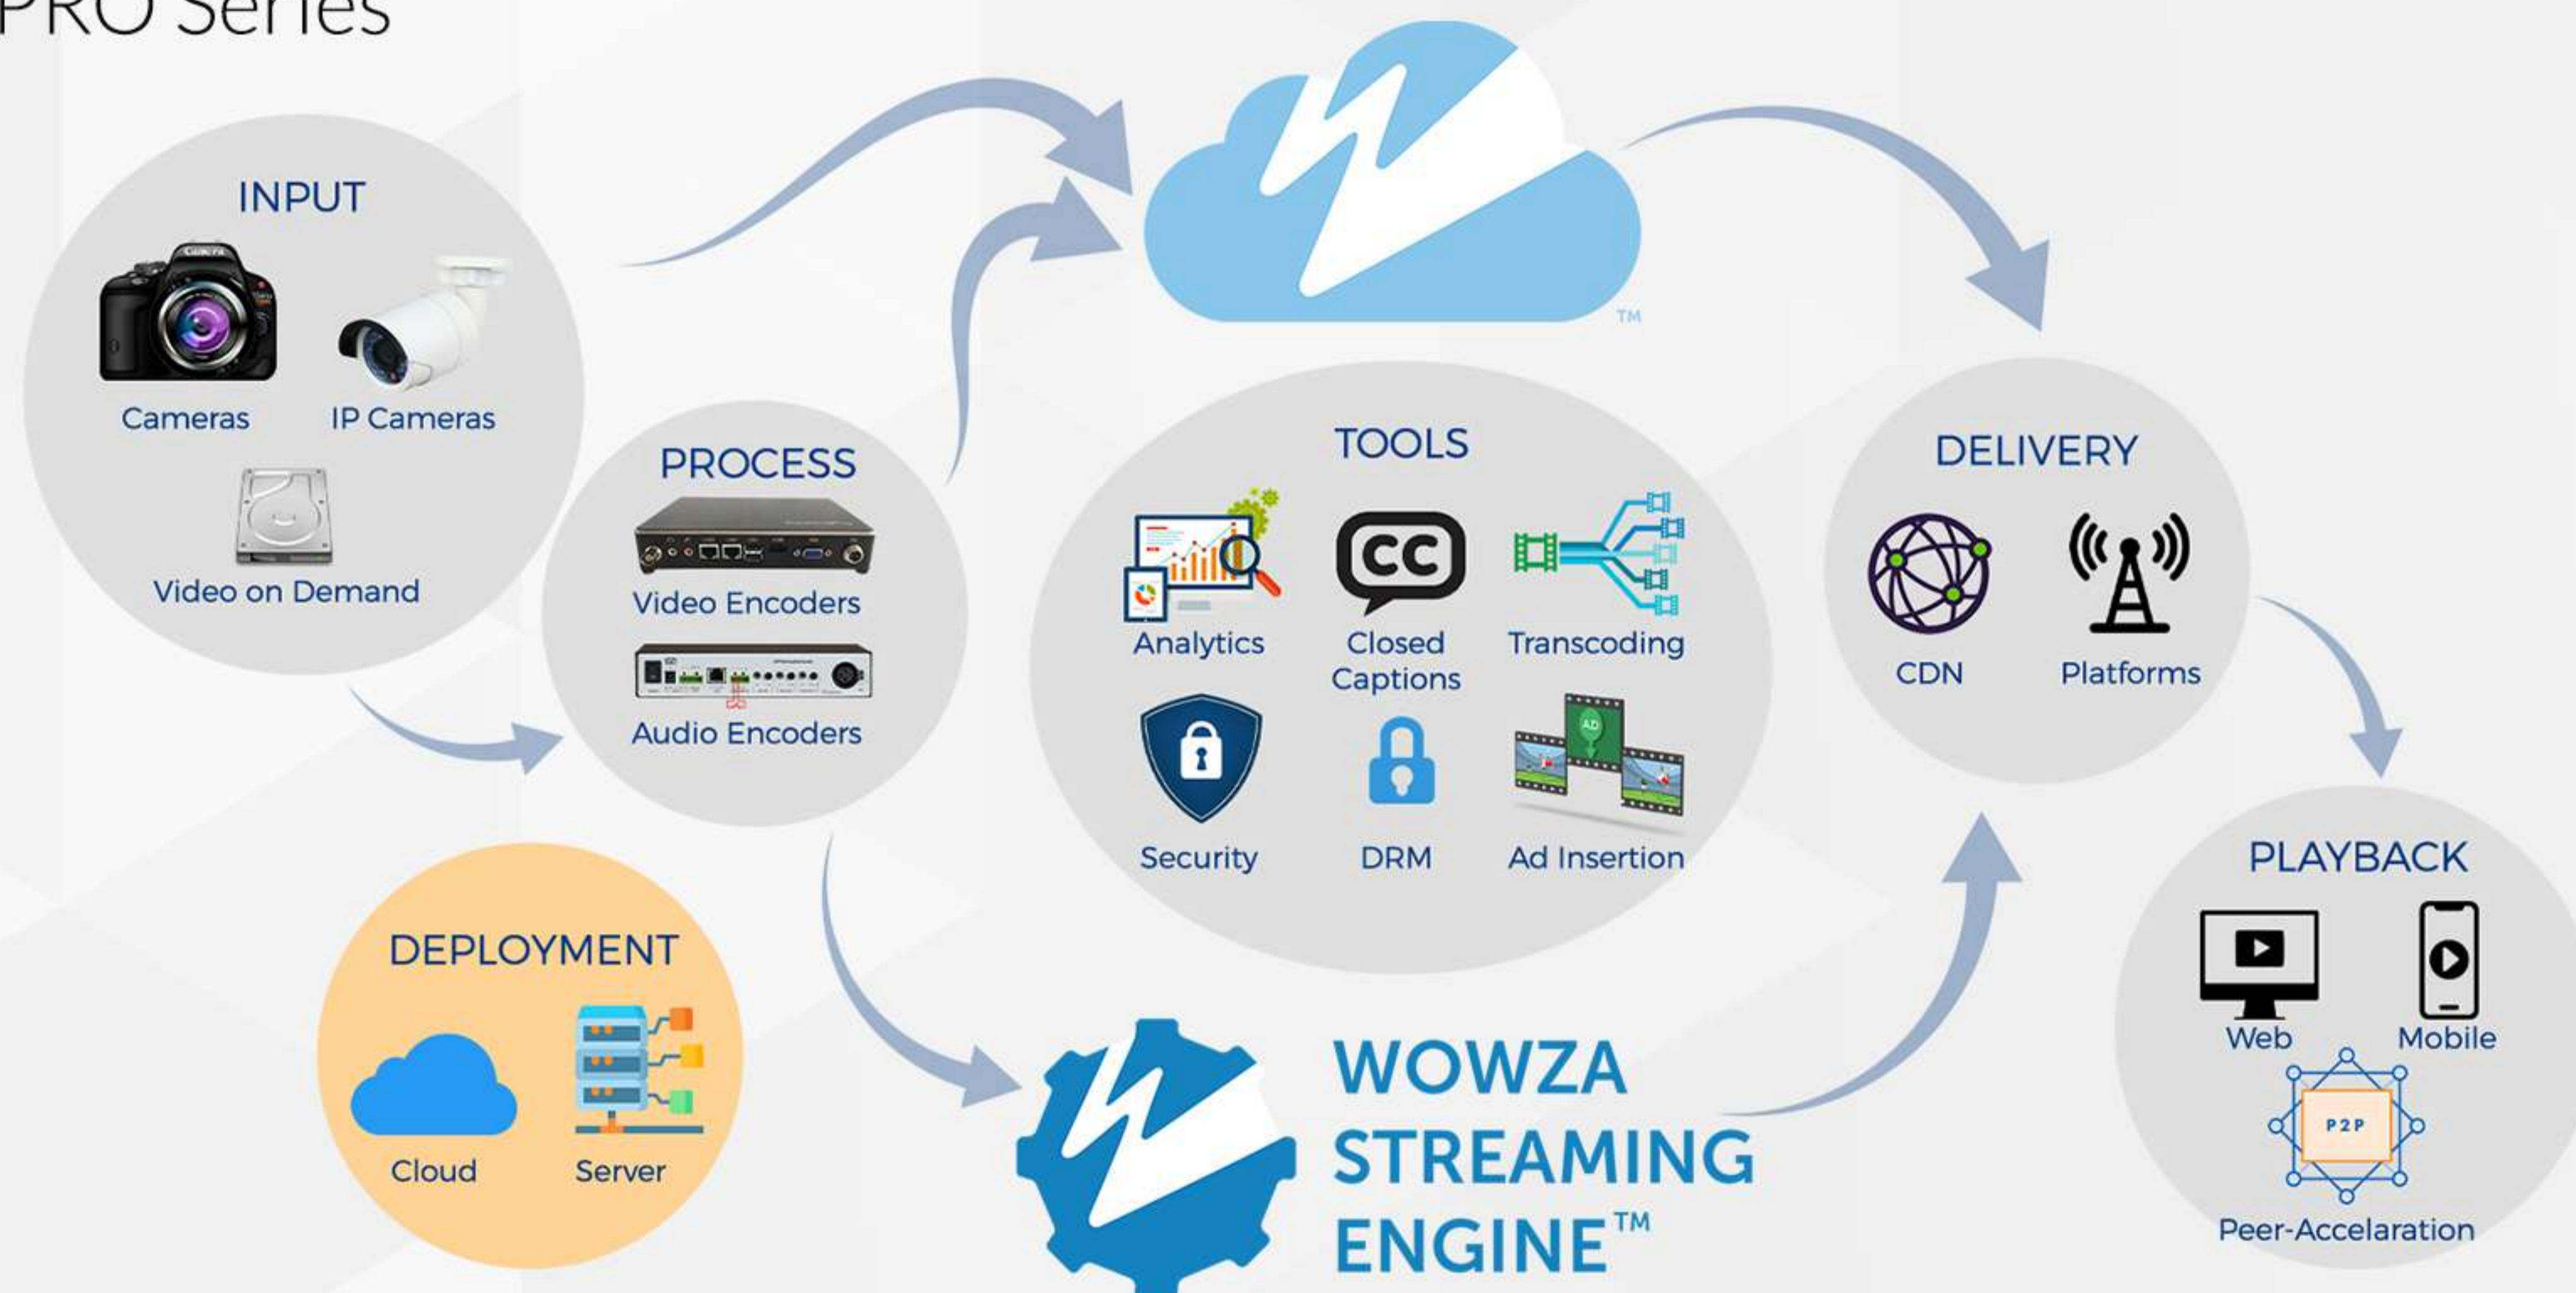

OUR SOLUTIONS ARE FOR ALL KINDS OF ONLINE CLASSES

Classes (GPSC/UPSC/IAS/IPS)

GRE/TOEFL/IELTS/JEE/NEET

ENGINEERING COURSES 10TH - 12TH CLASS

COLLEGES & UNIVERSITIES

Online Education with Q PRO / S PRO Series