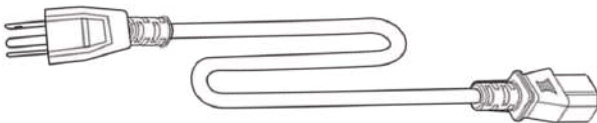

# What Comes IN THE BOX

Each Z Pro series panel includes several accessories to make it easy to use your display right out of the box.

From cables, to cleaning kits, here is what comes included with your Z Pro panel:

**USB (A-B) x 1 (10 ft)**

**USB Type-C x 1 (6.5 ft)**  
Supports 100W PD charging

**Audio Cable x 1 (10ft)**

**HDMI x 1 (10 ft)**

**UL Power Cord x 1 (6.5 ft)**

**M8x20 Screws x 4**

**Remote Control x 1**  
**AAA Battery x 2**