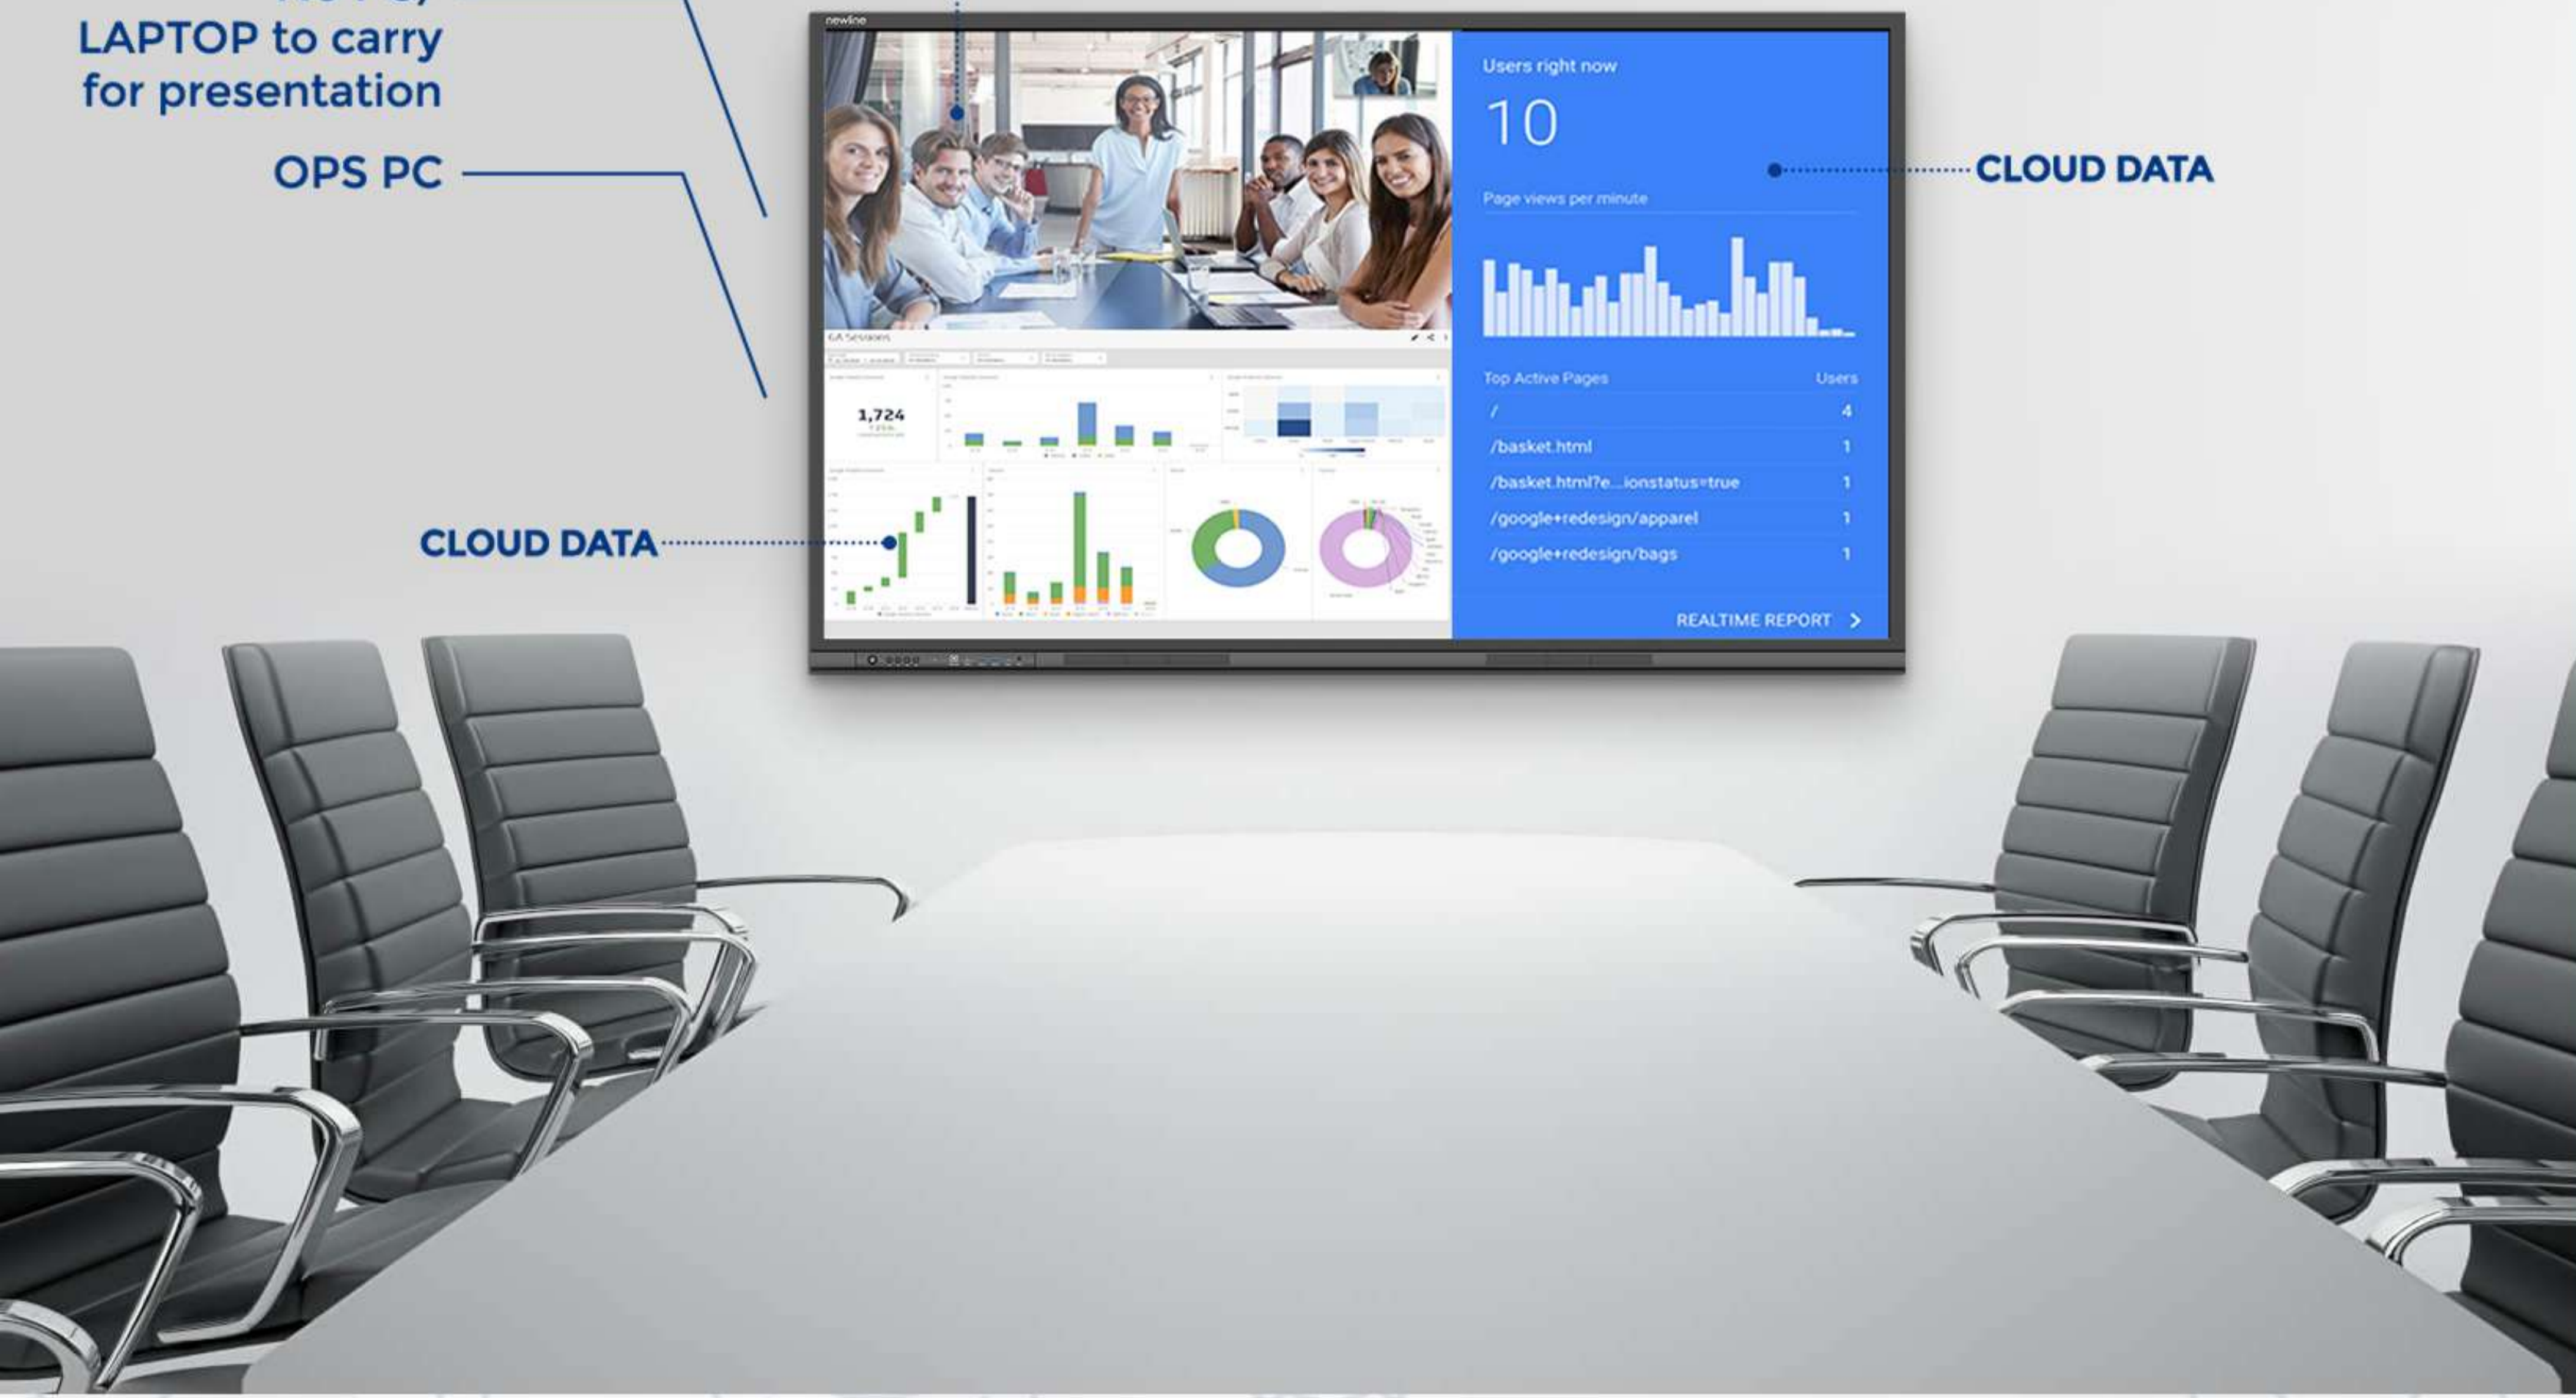

newline
Connect. Create. Collaborate.

ENGINEERING, DESIGN & ARCHITECTURE

Wireless BYOD and PC-Free Presentation

VIDEO CONFERENCING

Newline S PRO Series

No PC/
LAPTOP to carry
for presentation

OPS PC

CLOUD DATA

CLOUD DATA

Conference Room with Automation Control

Dual (Extended) Display Multipurpose Presentation Function

ENGINEERING DESIGN

WHERE & HOW?

Auto switching / Assign Priority Input Functions

Self Switching Automation

Dual Interactive Display with Camera for VC and Presentation

INTRODUCTION TO NEWLINE RANGE OF STATE-OF-THE-ART IFPD IN DESIGN, ENGINEERING AND ARCHITECTURE

The presenter can look the emotions and body language of the entire team