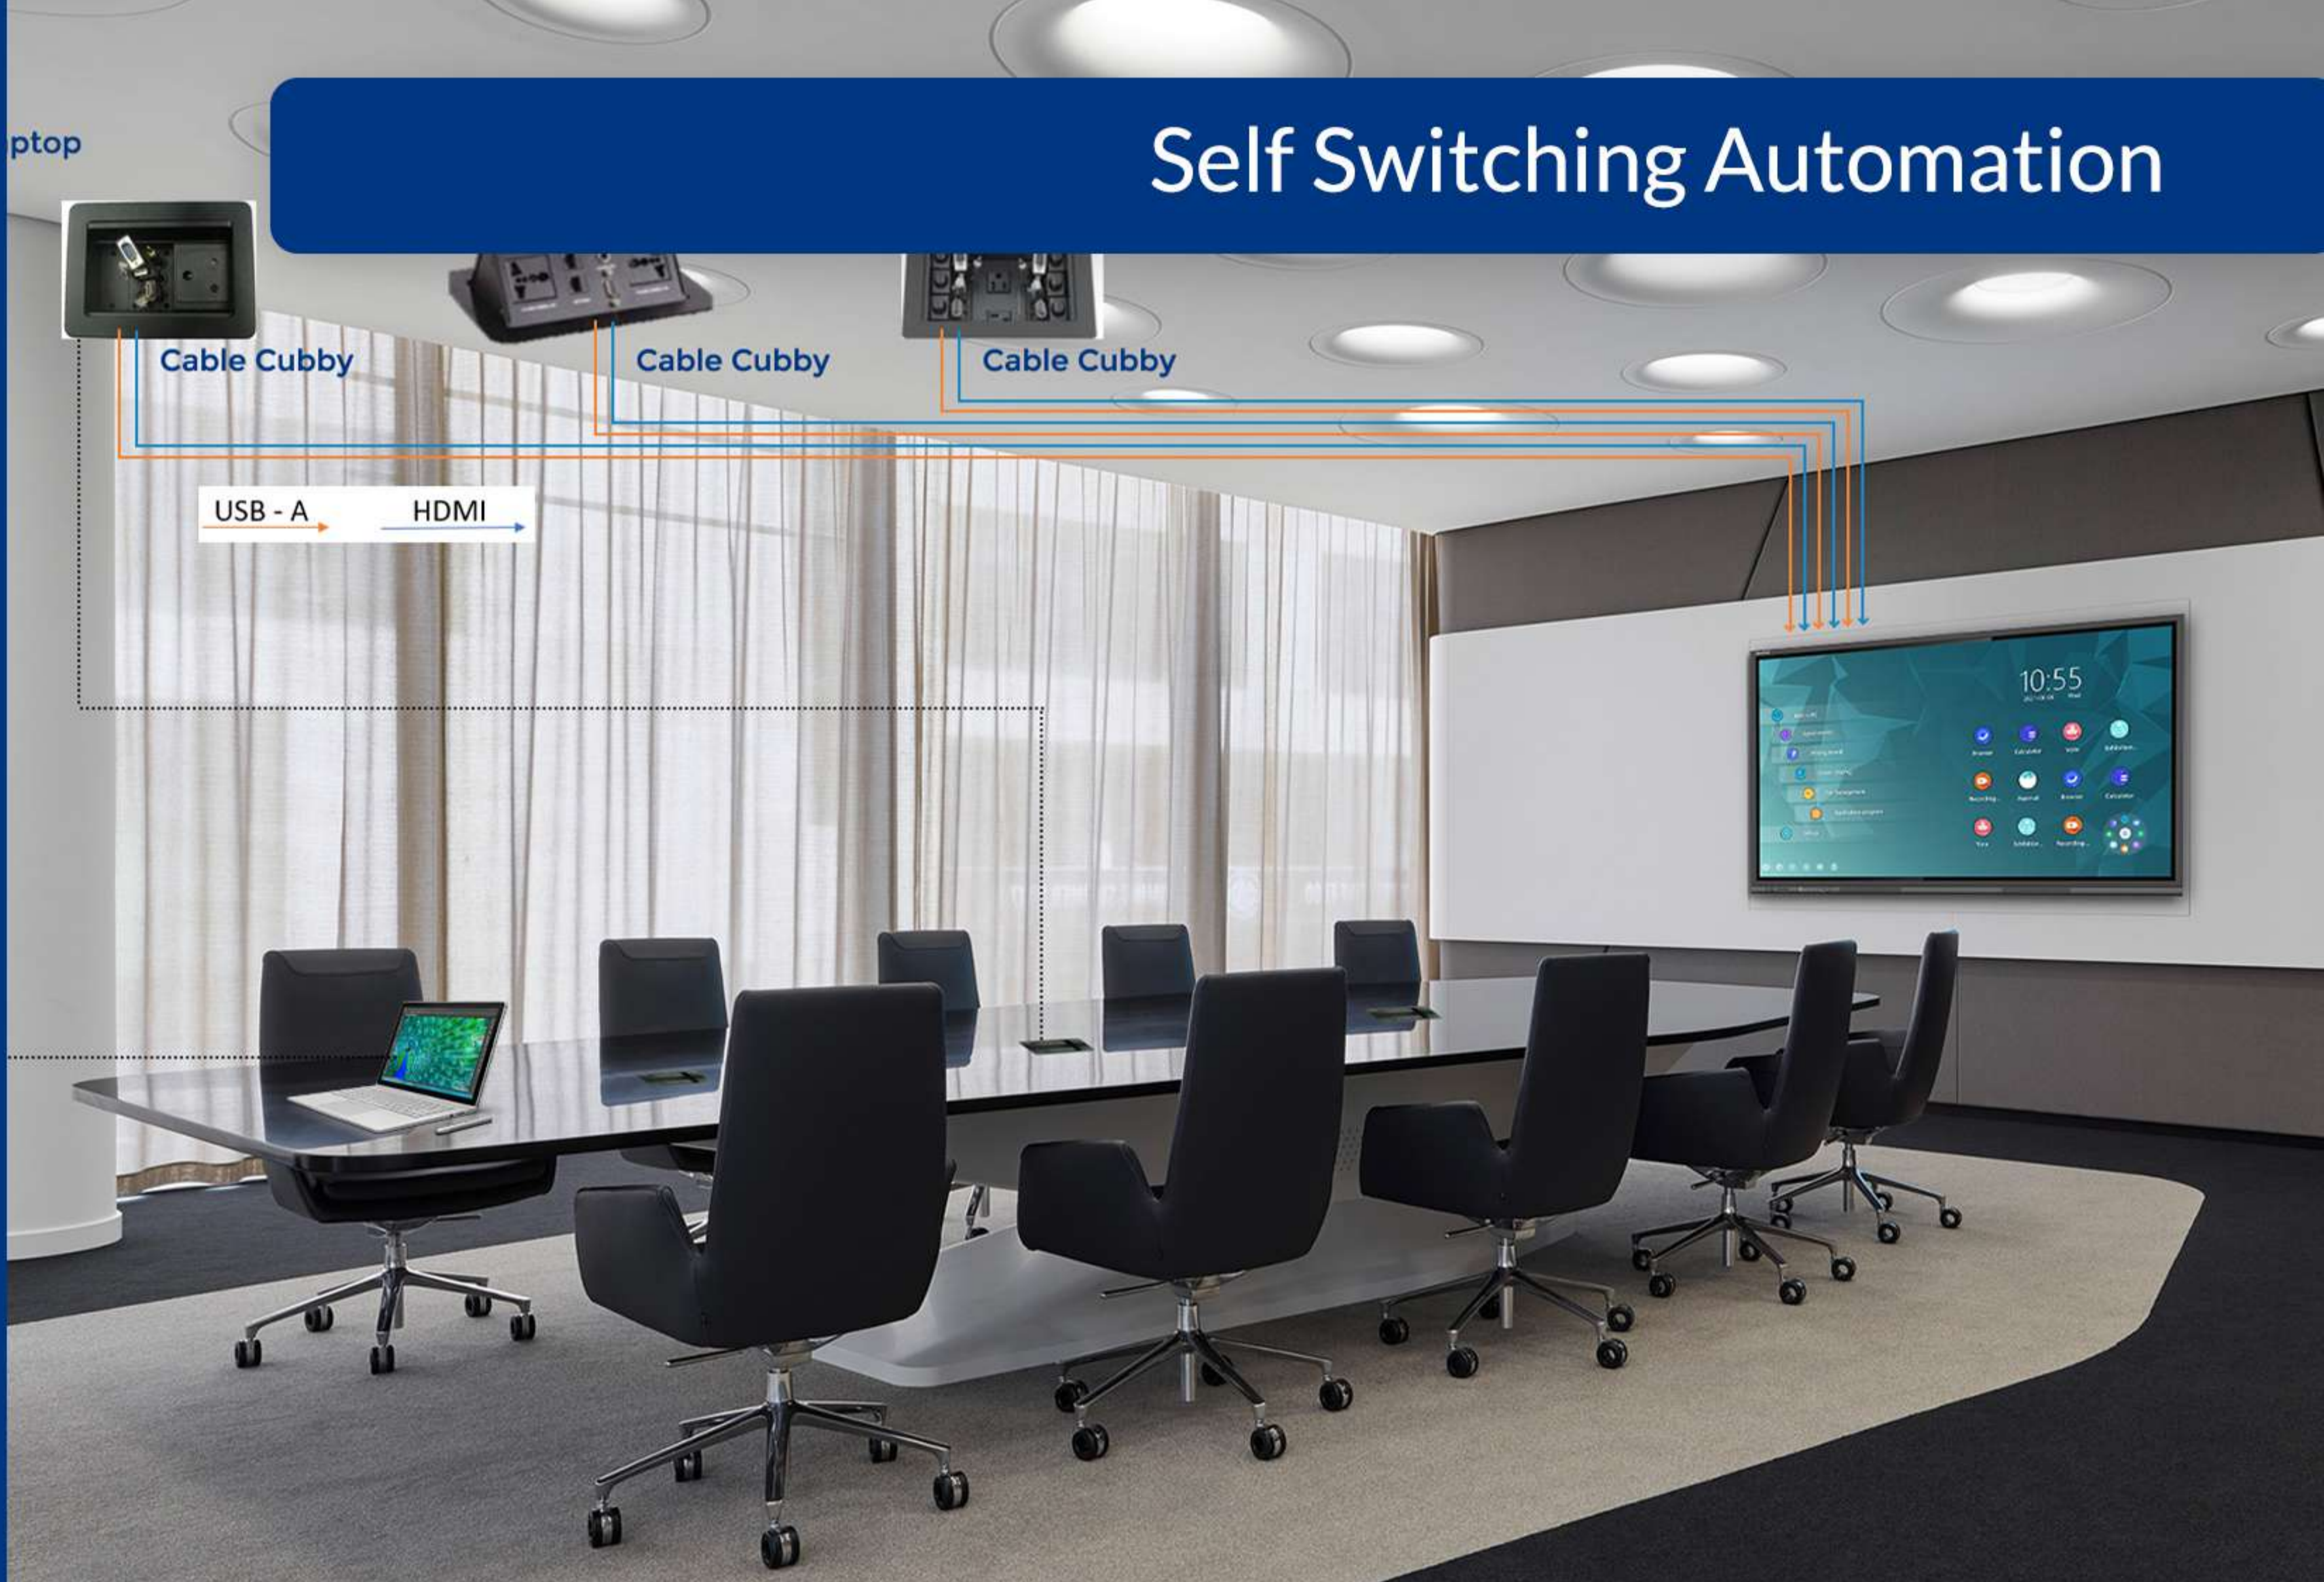

CLOUD DATA

Conference Room with Automation Control

Dual (Extended) Display Multipurpose Presentation Function

ENGINEERING DESIGN

WHERE & HOW?

Auto switching / Assign Priority Input Functions

Self Switching Automation

Dual Interactive Display with Camera for VC and Presentation

INTRODUCTION TO NEWLINE RANGE OF STATE-OF-THE-ART IFPD IN DESIGN, ENGINEERING AND ARCHITECTURE

The presenter can look the emotions and body language of the entire team