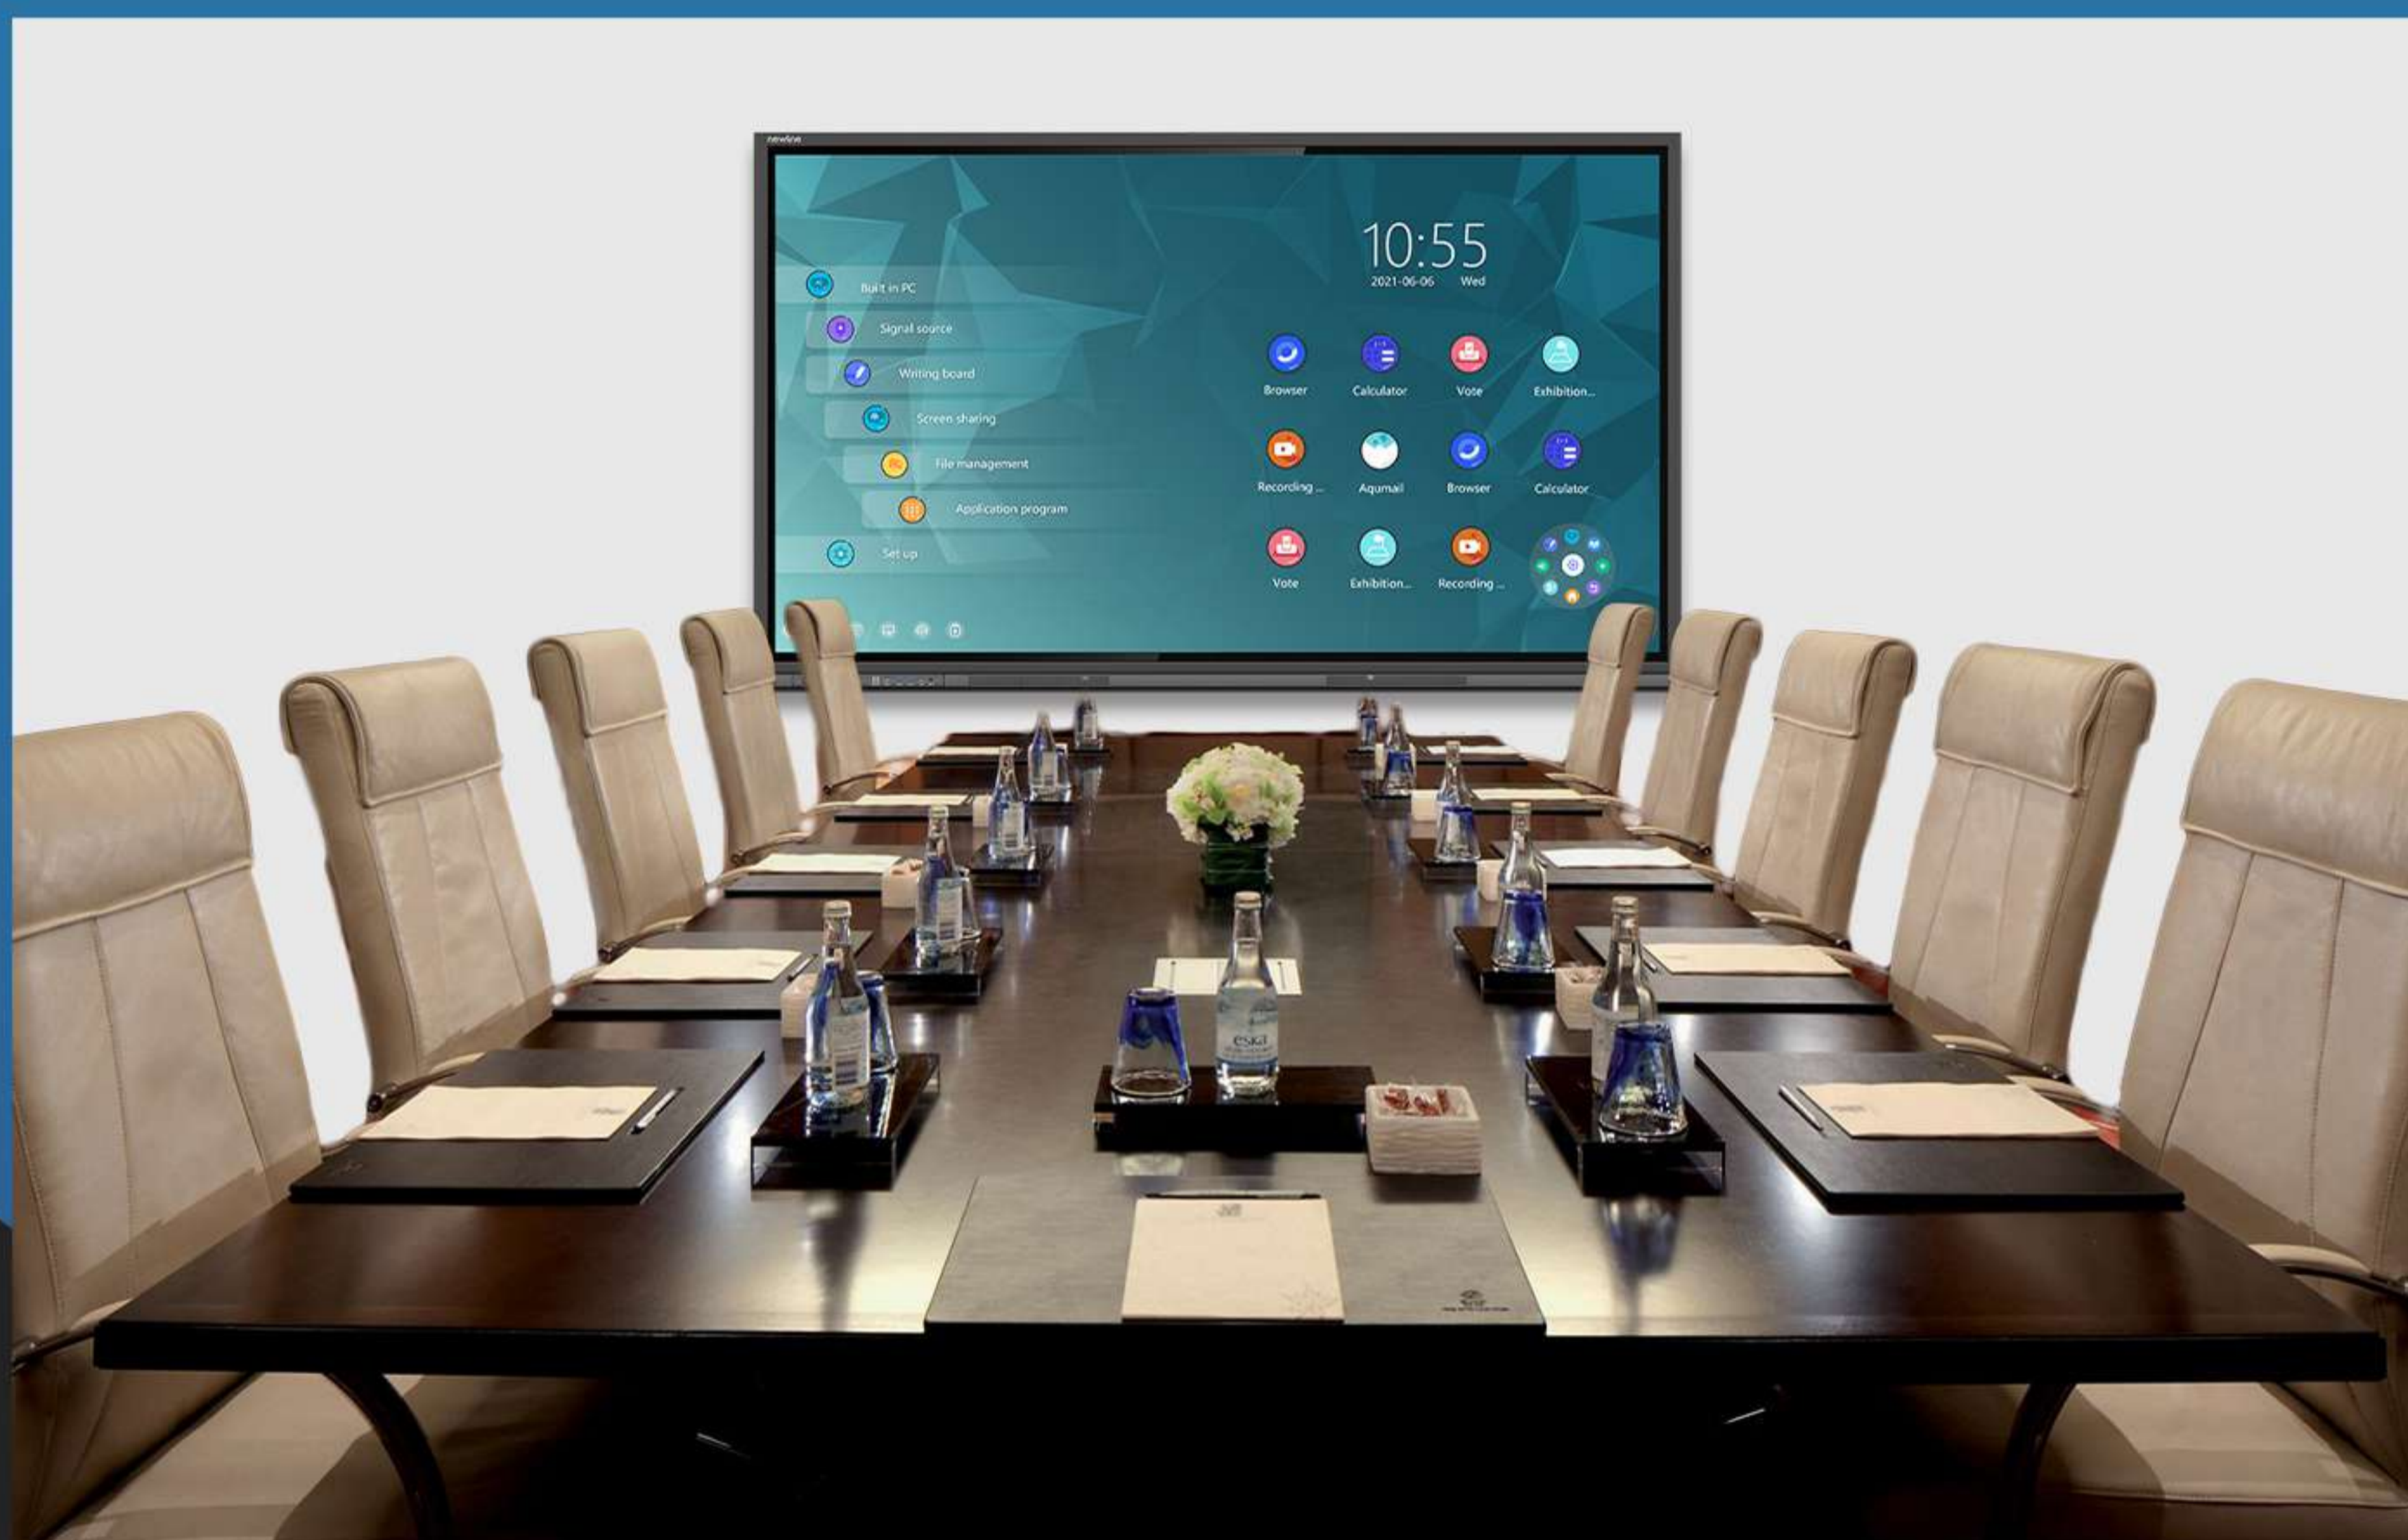

REAL-TIME MARKETING ANALYSIS

FINANCE TRAINING ROOM

- Newline Q Pro series Display is used for Display and Annotation Interactive 
- Encoders and Decoders for Extending the HDMI Signal through Cat6 cable 
- Managed Switcher 
- Wireless Router 
- Wireless Presenter 
- VC for Video Conference along with Wide Angle Camera and Speaker Tracking Camera 
- Receiver RX & TX for Camera cable Expansion 
- Face Plate for Connecting Laptop 
- Touch Panel for Controlling an User Interface 

BOARDROOM

- Newline S Pro series Display is used for Display and Annotation Interactive 
- Room Kit Plus for VC 
- Ceiling Microphone 
- Wireless Presenter 
- WP Switcher 
- Touch Panel 

GENERAL TRAINING ROOM

- Newline Q Pro series Display is used for Display and Annotation Interactive 
- Room Kit Plus for VC 
- Wireless Presenter 
- Table Mics 
- Touch Panel 

GENERAL TRAINING ROOM

FINANCE TRAINING ROOM

S Pro Series Spec