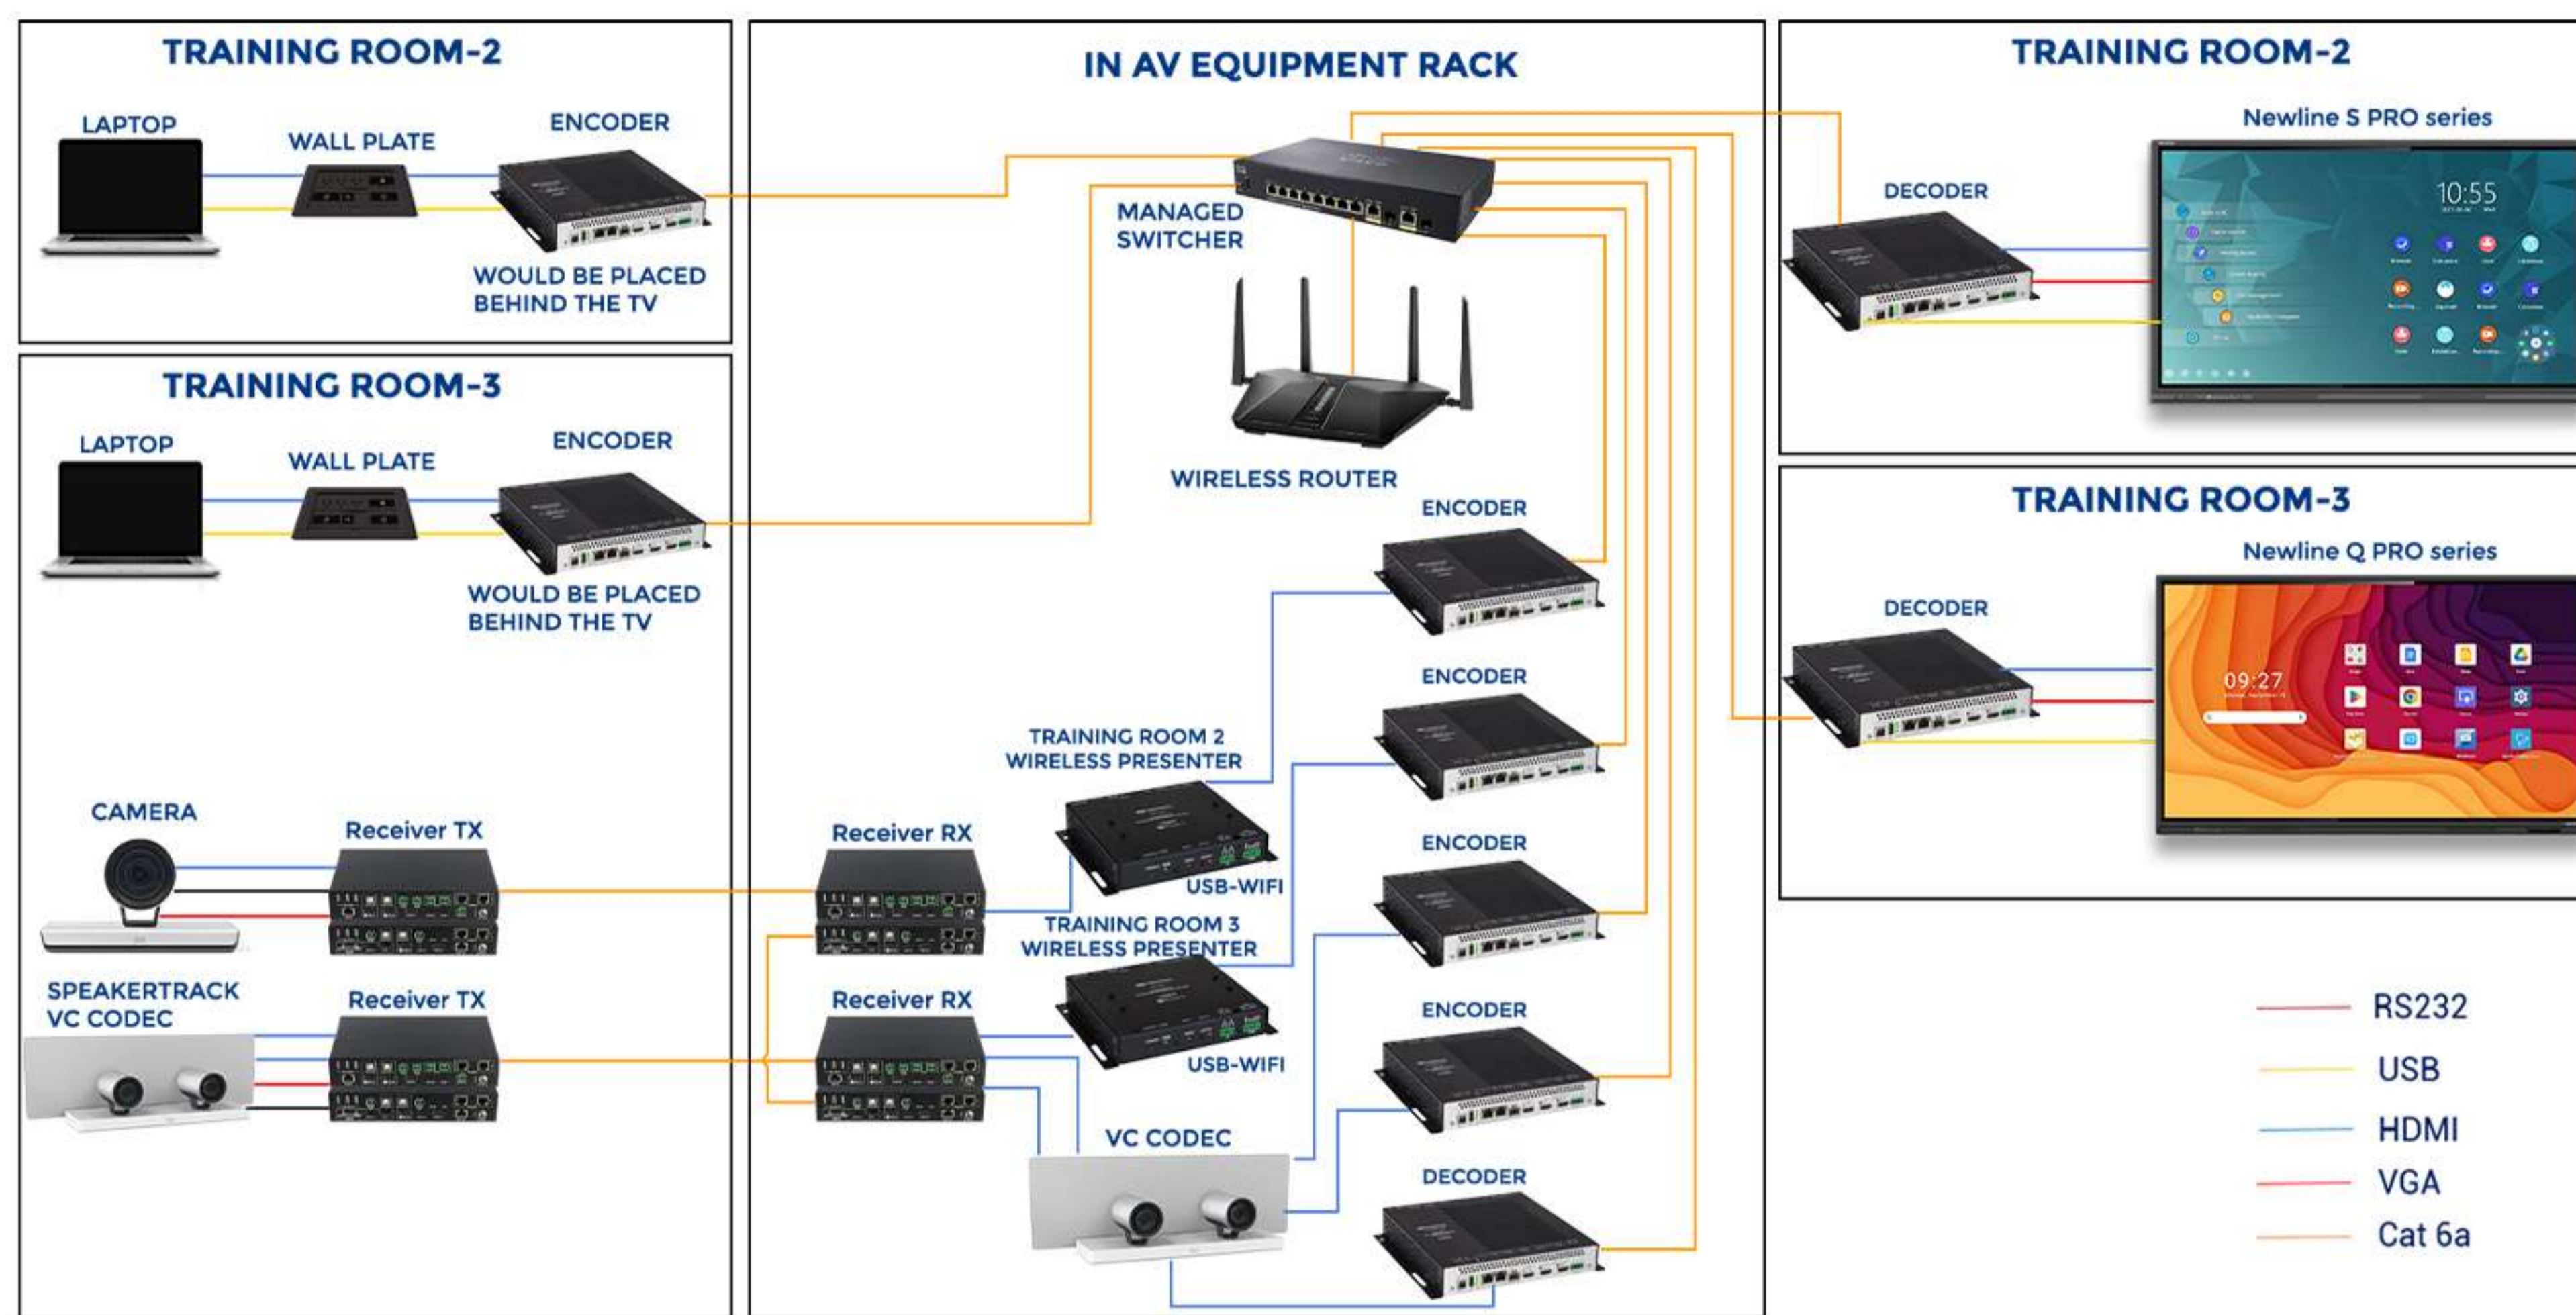

REAL-TIME MARKETING ANALYSIS

FINANCE TRAINING ROOM

- Newline Q Pro series Display is used for Display and Annotation Interactive 
- Encoders and Decoders for Extending the HDMI Signal through Cat6 cable 
- Managed Switcher 
- Wireless Router 
- Wireless Presenter 
- VC for Video Conference along with Wide Angle Camera and Speaker Tracking Camera 
- Receiver RX & TX for Camera cable Expansion 
- Face Plate for Connecting Laptop 
- Touch Panel for Controlling an User Interface 

BOARDROOM

- Newline S Pro series Display is used for Display and Annotation Interactive 
- Room Kit Plus for VC 
- Ceiling Microphone 
- Wireless Presenter 
- WP Switcher 
- Touch Panel 

GENERAL TRAINING ROOM

- Newline Q Pro series Display is used for Display and Annotation Interactive 
- Room Kit Plus for VC 
- Wireless Presenter 
- Table Mics 
- Touch Panel 

GENERAL TRAINING ROOM

FINANCE TRAINING ROOM

S Pro Series Spec

- Dual Channel 2.4G+5G, WI-FI 6
- Win/ iOS/ Android
- Android 14
- Response Time 4ms
- User Friendly
- Screen Sizes 65" 75" 86"

GET TO KNOW MORE

CHENNAI
Room No. 202, 203, 211
No.37, Workafella, TTK Road, Alwarpet,
Chennai-600018, Tamil Nadu