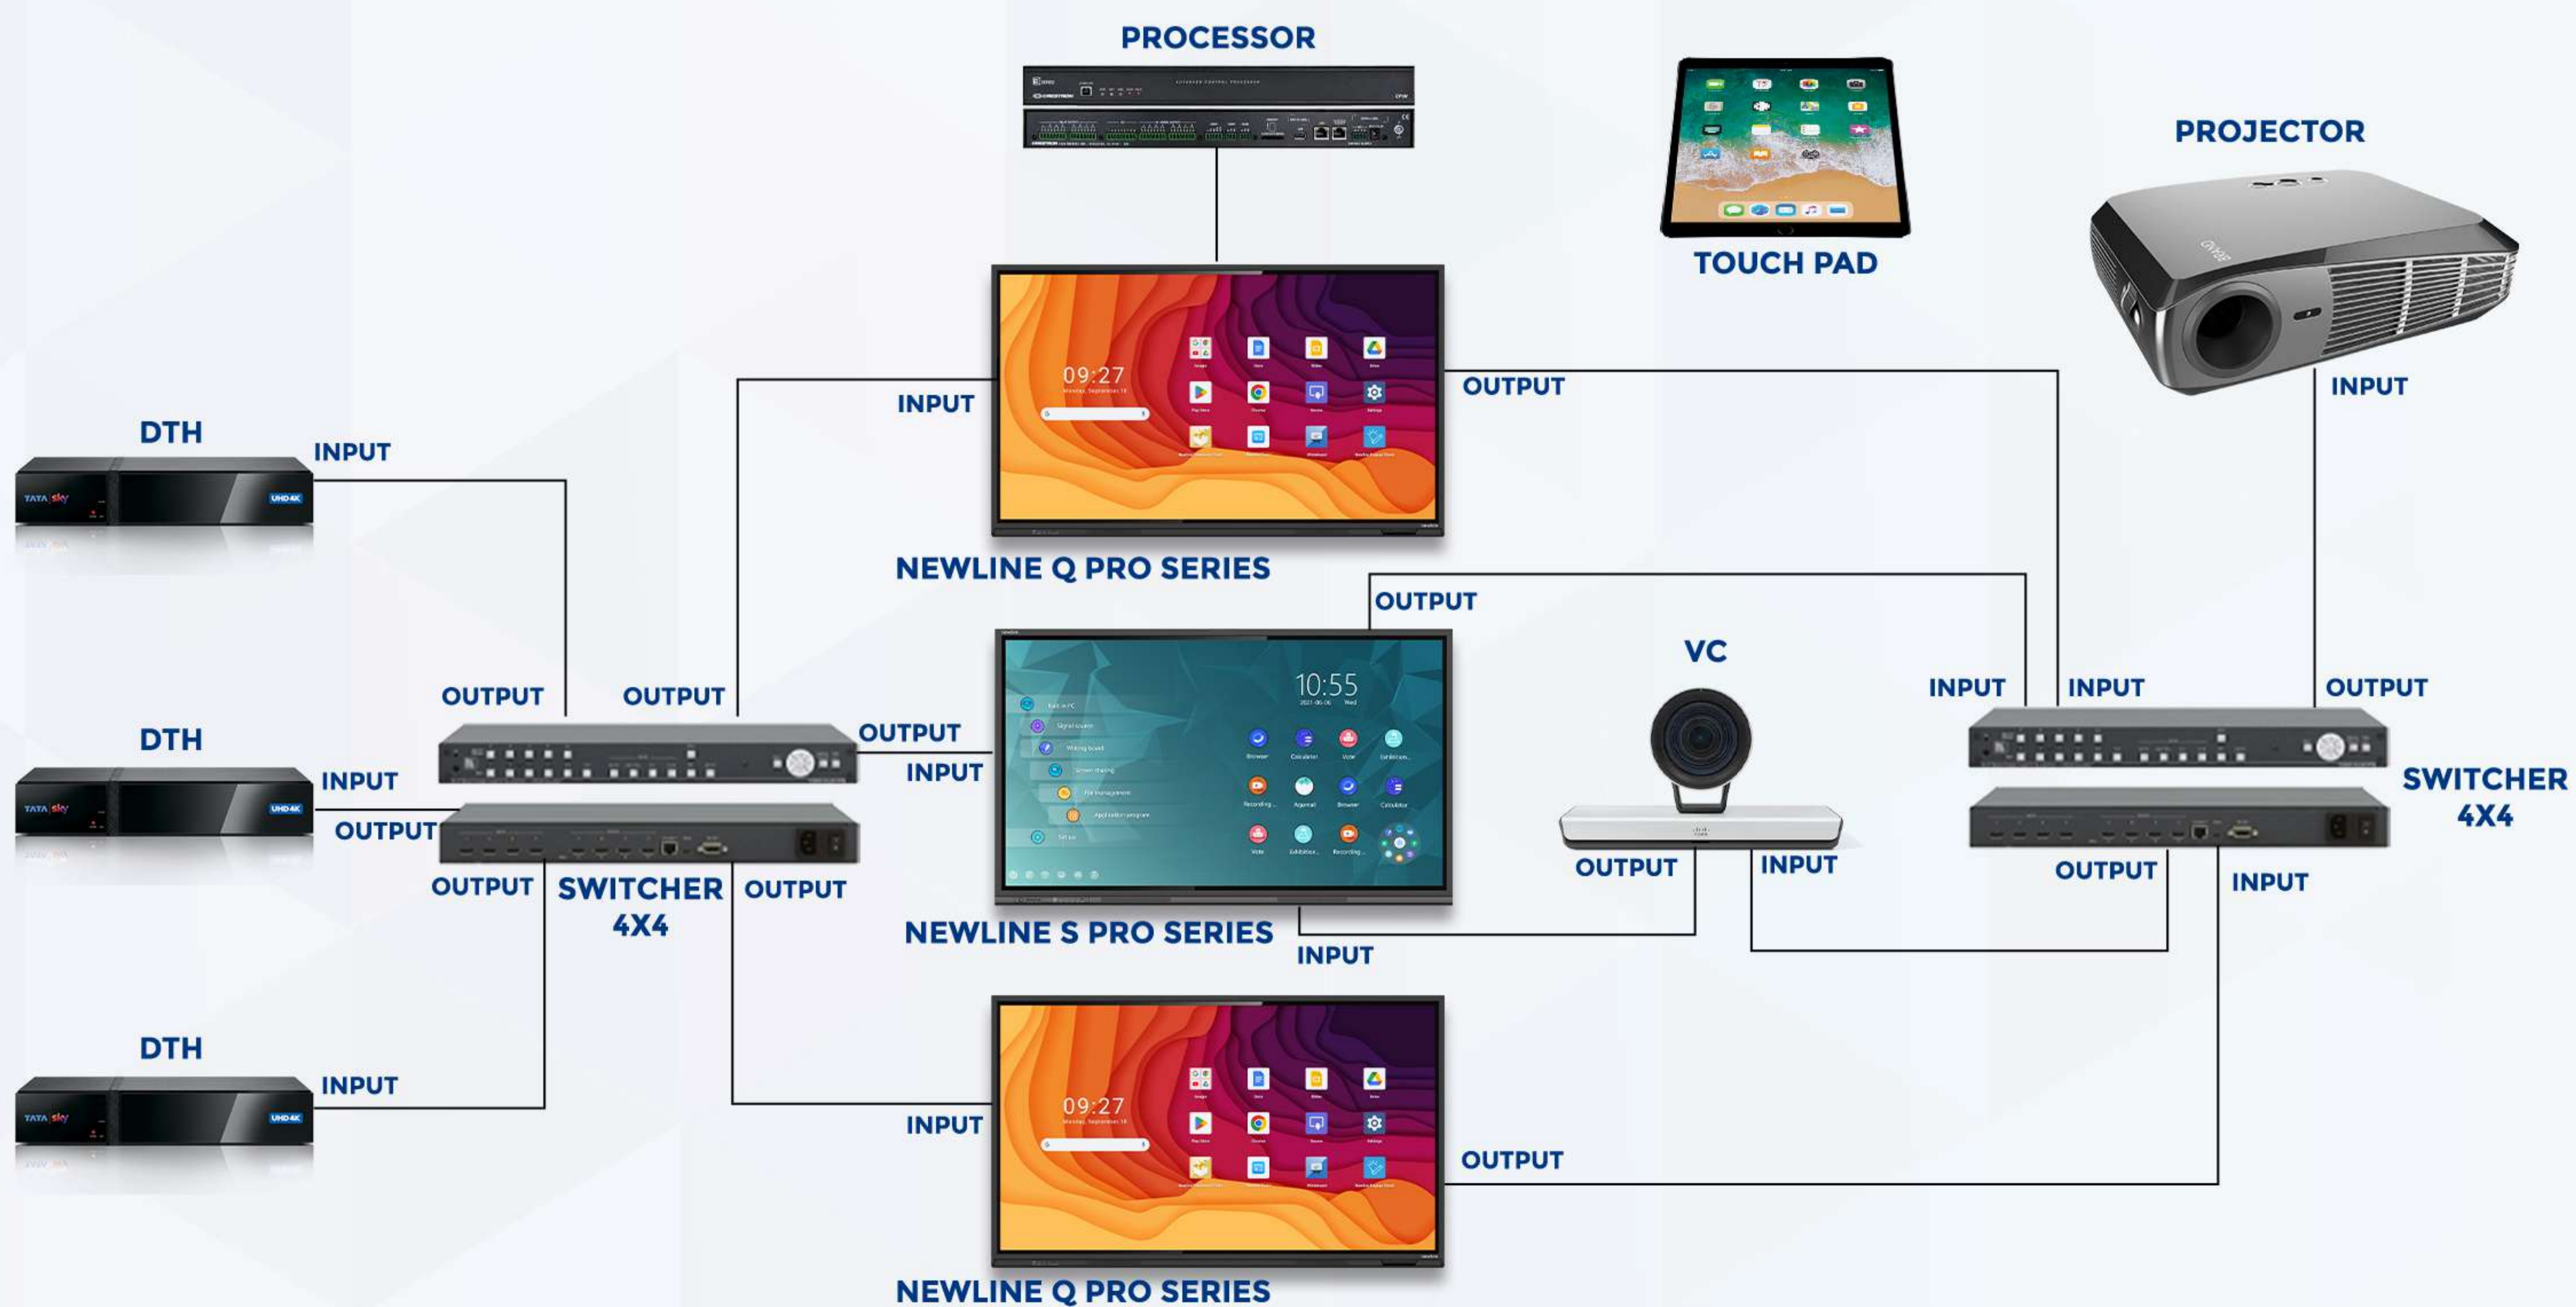

FINANCE

REAL-TIME MARKETING ANALYSIS

LIVE SHARE MARKET
MONITORING

ANNOTATION ON THE LIVE
CONTENT BEING
DISPLAYED ON PANEL

TAKING SNAPSHOT AND
SHARING THE SAME VIA
MAIL TO ALL THE STAKE
HOLDER FROM THE PANEL
ITSELF WITHIN NO TIME

REAL-TIME MARKETING ANALYSIS

FINANCE TRAINING ROOM

- Newline Q Pro series Display is used for Display and Annotation Interactive 
- Encoders and Decoders for Extending the HDMI Signal through Cat6 cable 
- Managed Switcher 
- Wireless Router 
- Wireless Presenter 
- VC for Video Conference along with Wide Angle Camera and Speaker Tracking Camera 
- Receiver RX & TX for Camera cable Expansion 
- Face Plate for Connecting Laptop 
- Touch Panel for Controlling an User Interface 

BOARDROOM

- Newline S Pro series Display is used for Display and Annotation Interactive 
- Room Kit Plus for VC 
- Ceiling Microphone 
- Wireless Presenter 
- WP Switcher 
- Touch Panel 

GENERAL TRAINING ROOM

- Newline Q Pro series Display is used for Display and Annotation Interactive 
- Room Kit Plus for VC 
- Wireless Presenter 
- Table Mics 
- Touch Panel 

GENERAL TRAINING ROOM

FINANCE TRAINING ROOM

S Pro Series Spec