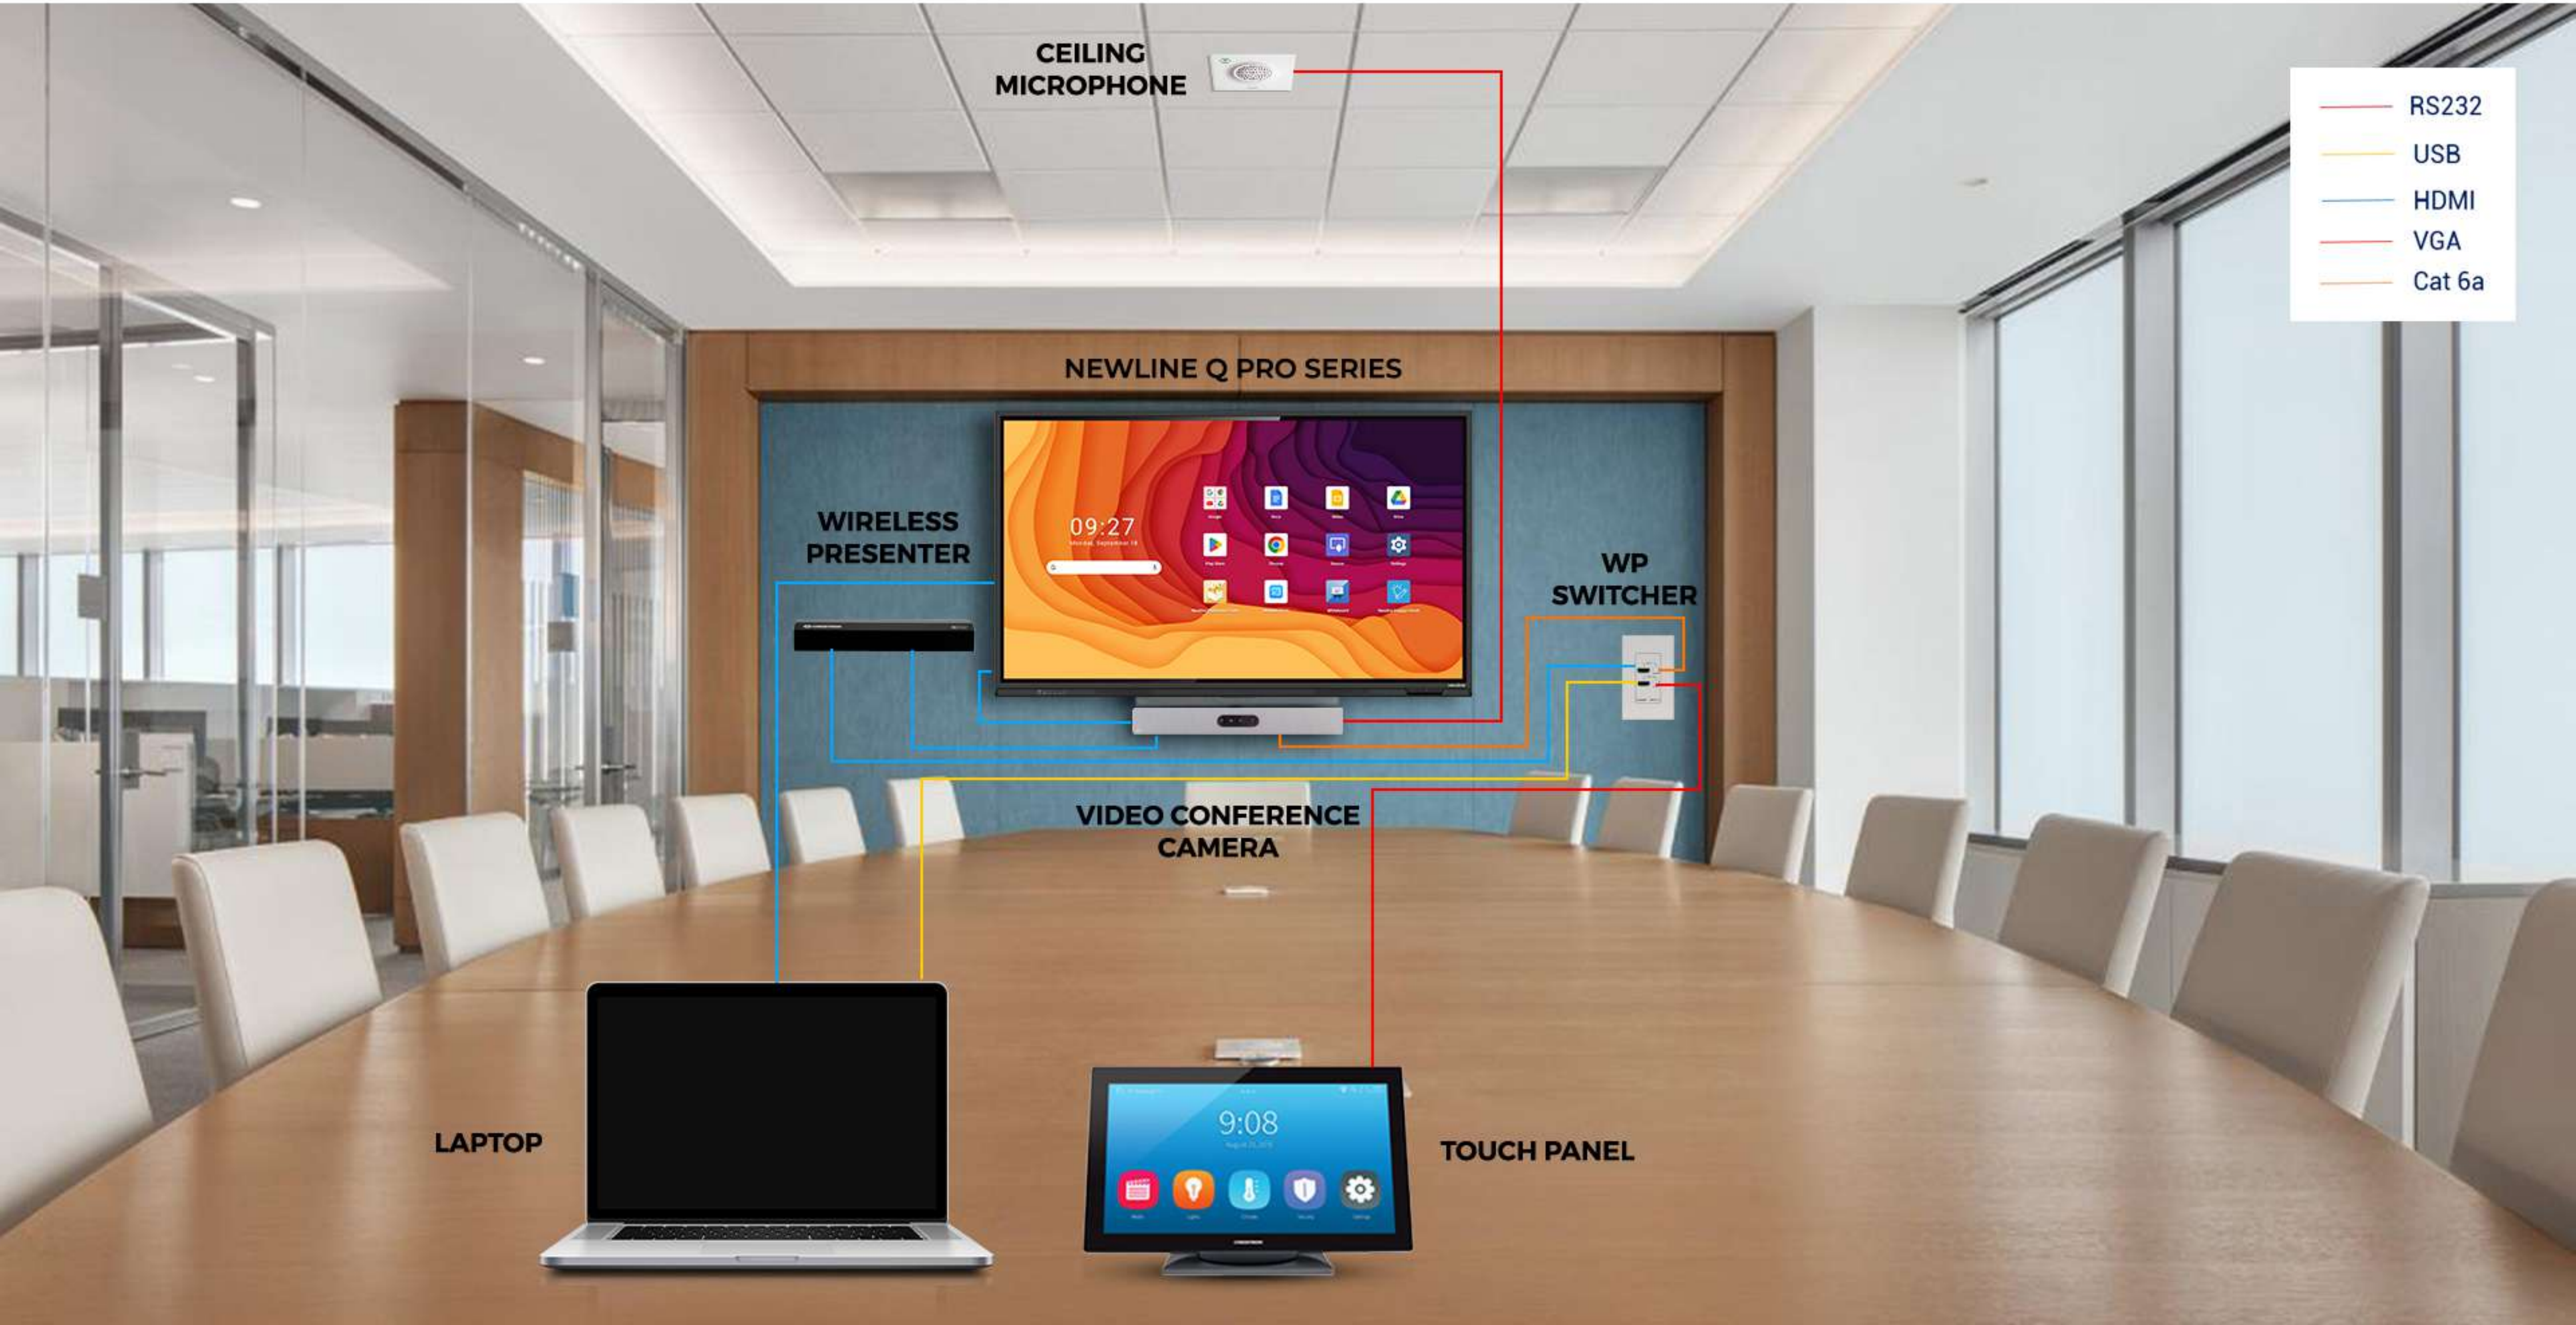

4 X 4 Switcher having 4 Inputs & 4 Outputs

Newline Display is used for display and annotation interactive

Projector for projecting the content on big screen

VC for Video Conference

Device Tablet controlling a user interface

- RS232
- USB
- HDMI
- VGA
- Cat 6a

BOARD ROOM

newline

BOARDROOM

newline

Newline S PRO series Display is used for Display and Annotation Interactive

Room Kit Plus for VC

Ceiling Microphone

Wireless Presenter

WP Switcher

Touch Panel

CONNECTIVITY

Touch Panel-Display-VC-Switcher-Wireless Presenter

GENERAL MEETING ROOM

newline

GENERAL TRAINING ROOM

newline

Newline Q PRO series Display is used for display and annotation interactive

Room kit Plus for VC

Wireless Presenter

Table Mics

Touch Panel

CONNECTIVITY

Touch Panel -Display-AM Wireless Presenter