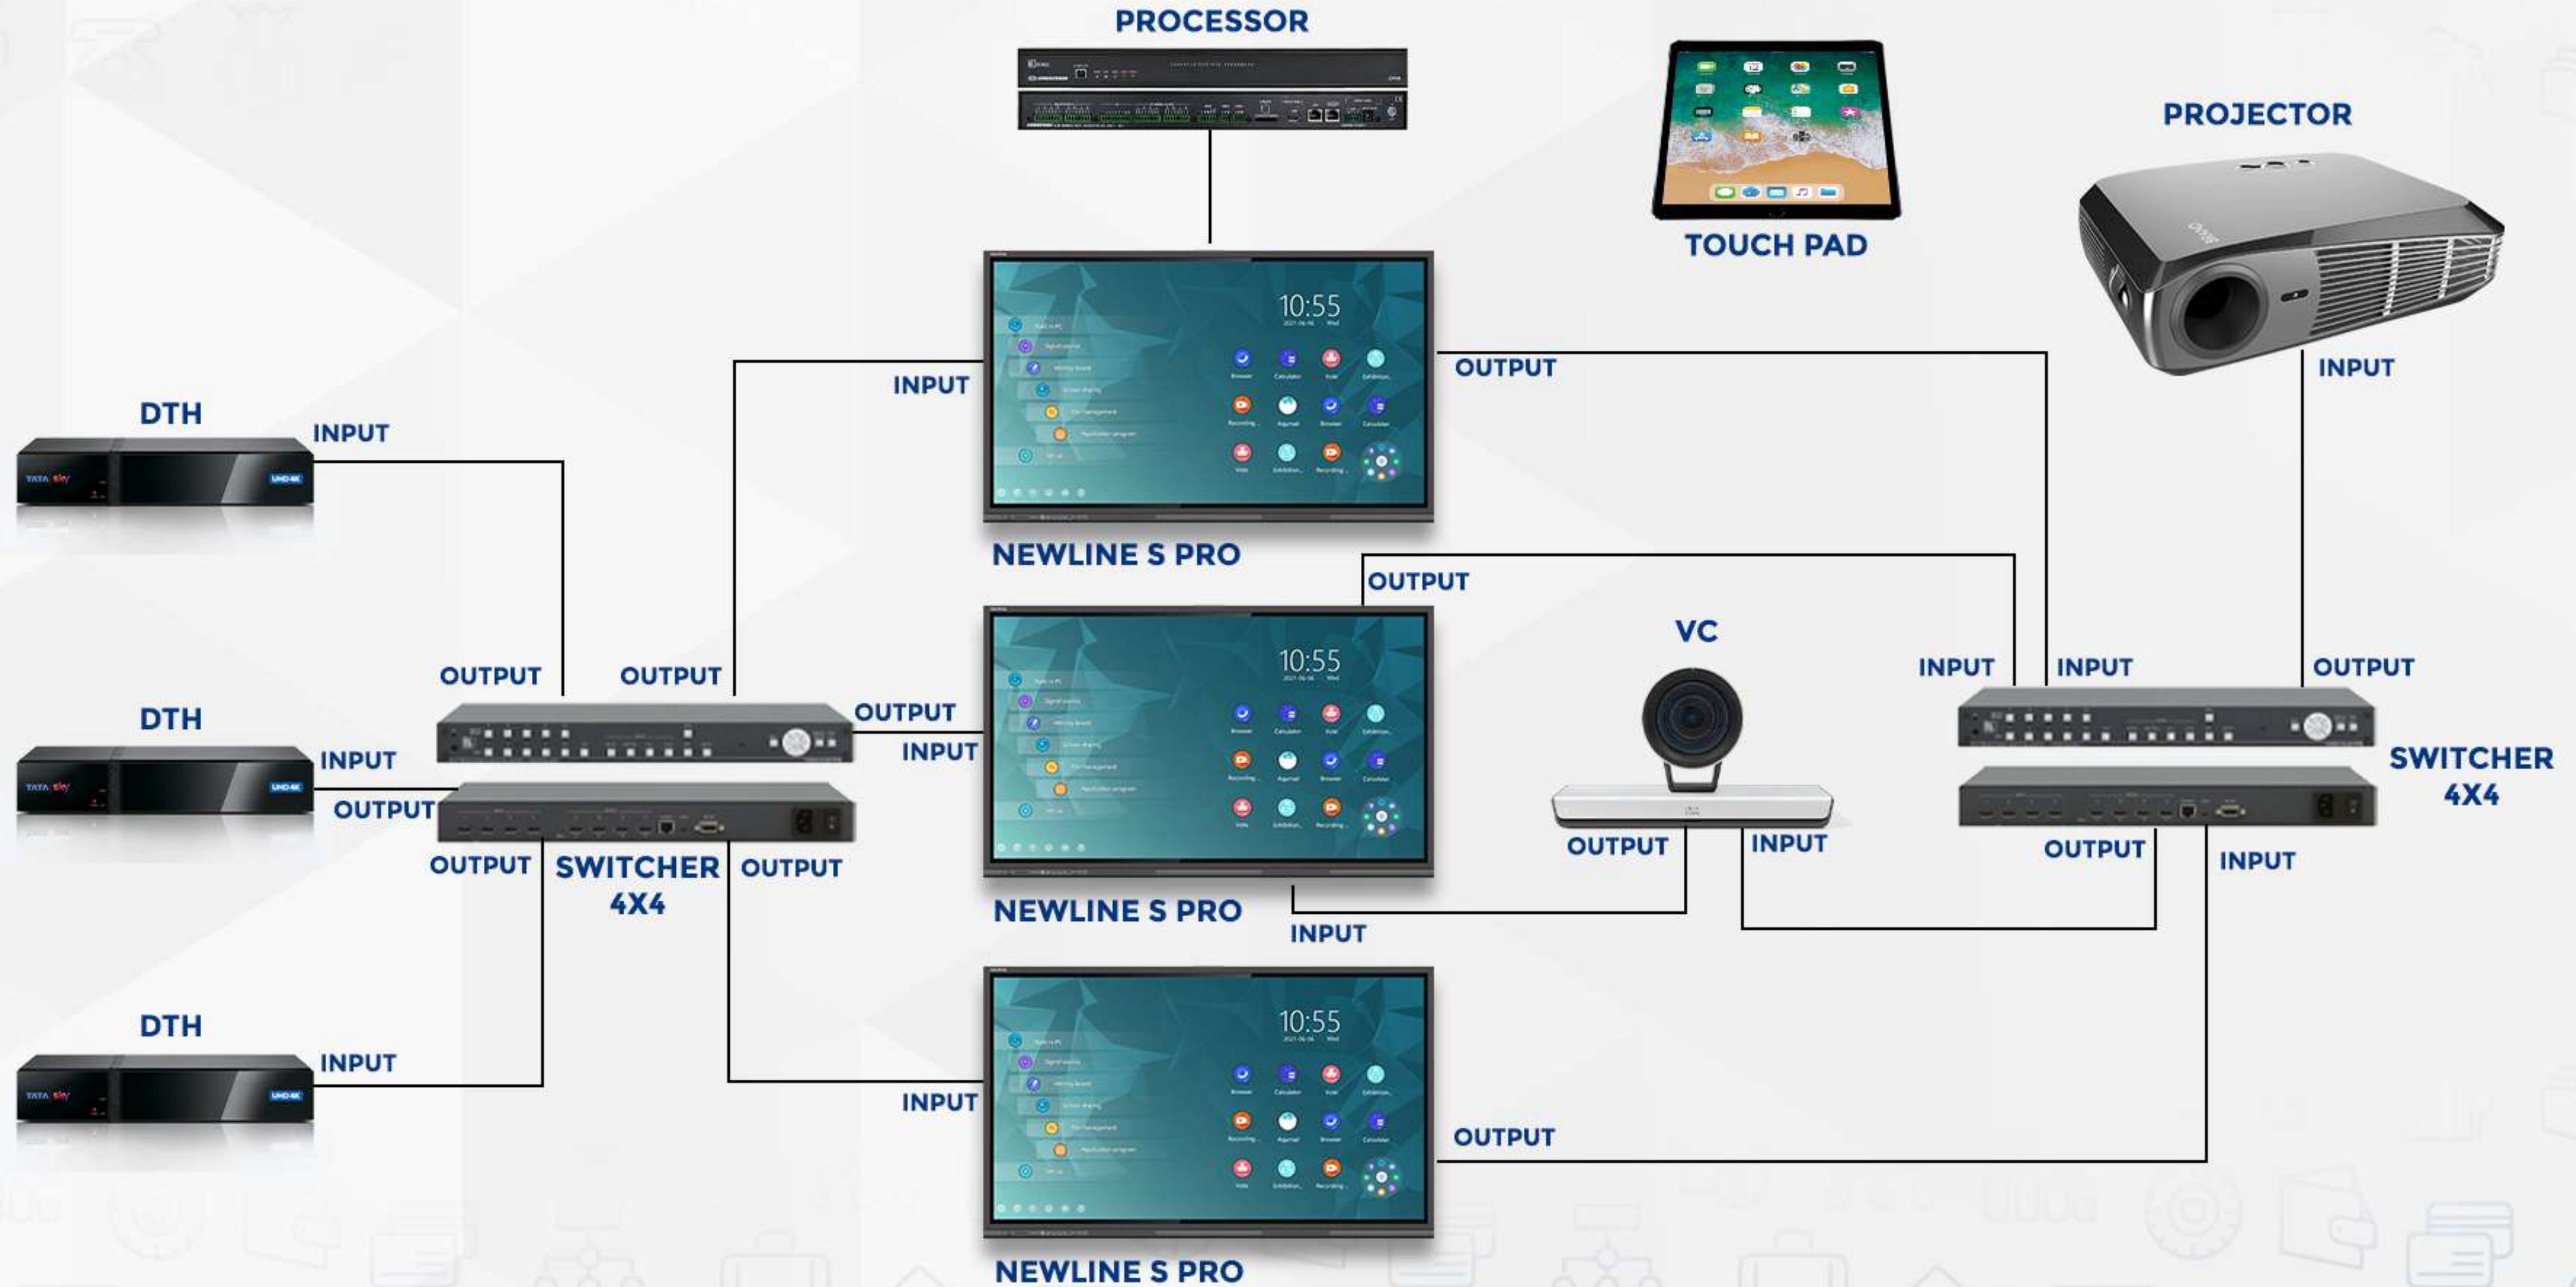

REAL-TIME MARKETING ANALYSIS

newline