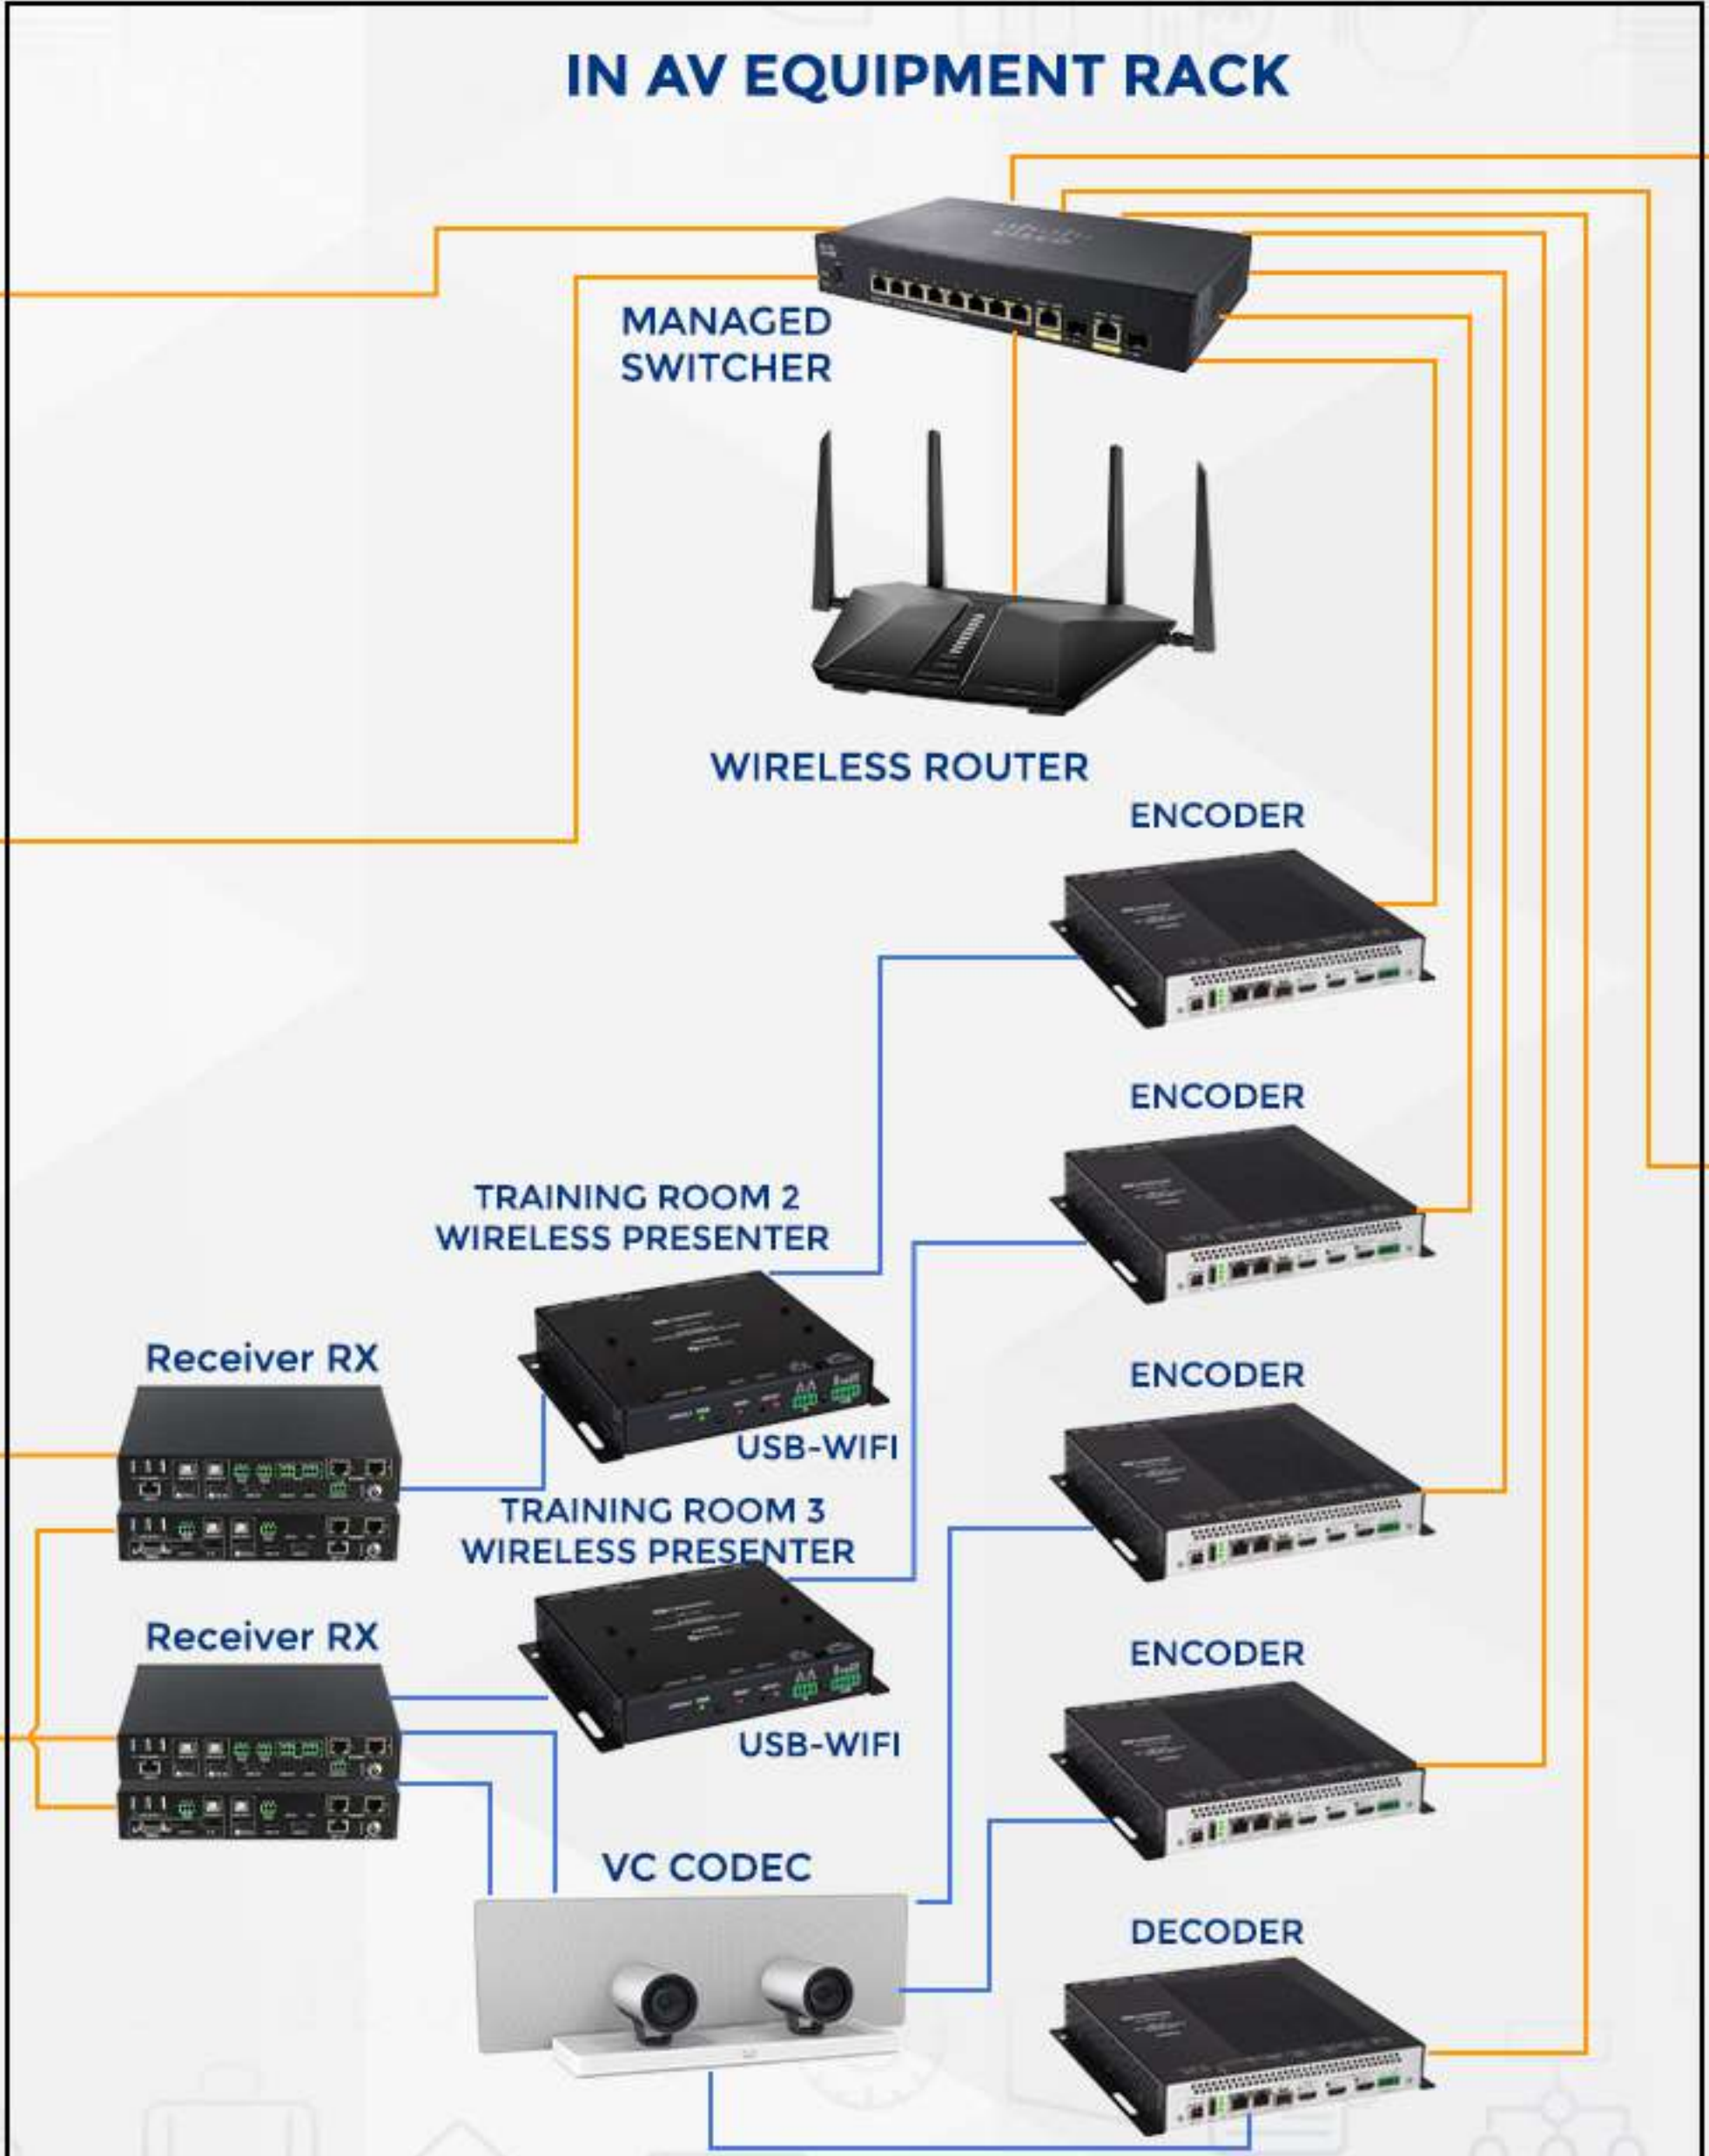

4 X 4 Switcher having 4 Inputs & 4 Outputs

Newline Display is used for display and annotation interactive

Projector for projecting the content on big screen

VC for Video Conference

Device Tablet controlling a user interface

Newline Q PRO series Display is used for Display and Annotation Interactive

Encoders and Decoders for Extending the HDMI Signal through Cat6

Managed Switcher

Wireless Router

Wireless Presenter

VC for Video Conference along with Wide Angle Camera and Speaker Tracking Camera

Receiver RX & TX for Camera cable Expansion

Face Plate for Connecting Laptop

Touch Panel for Controlling an User Interface

CONNECTIVITY

Touch Panel -Managed Switcher-Display-VC Camera-Wireless Presenter

FINANCE TRAINING ROOM

- RS232
- USB
- HDMI
- VGA
- Cat 6a

BOARD ROOM

newline

BOARDROOM

newline

Newline S PRO series Display is used for Display and Annotation Interactive

Room Kit Plus for VC

Ceiling Microphone