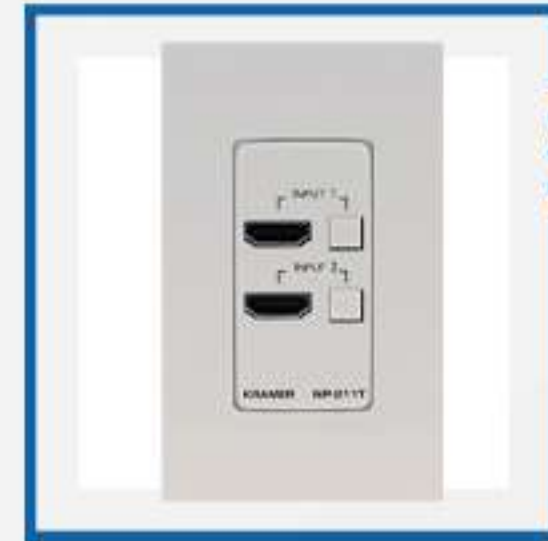

WP Switcher