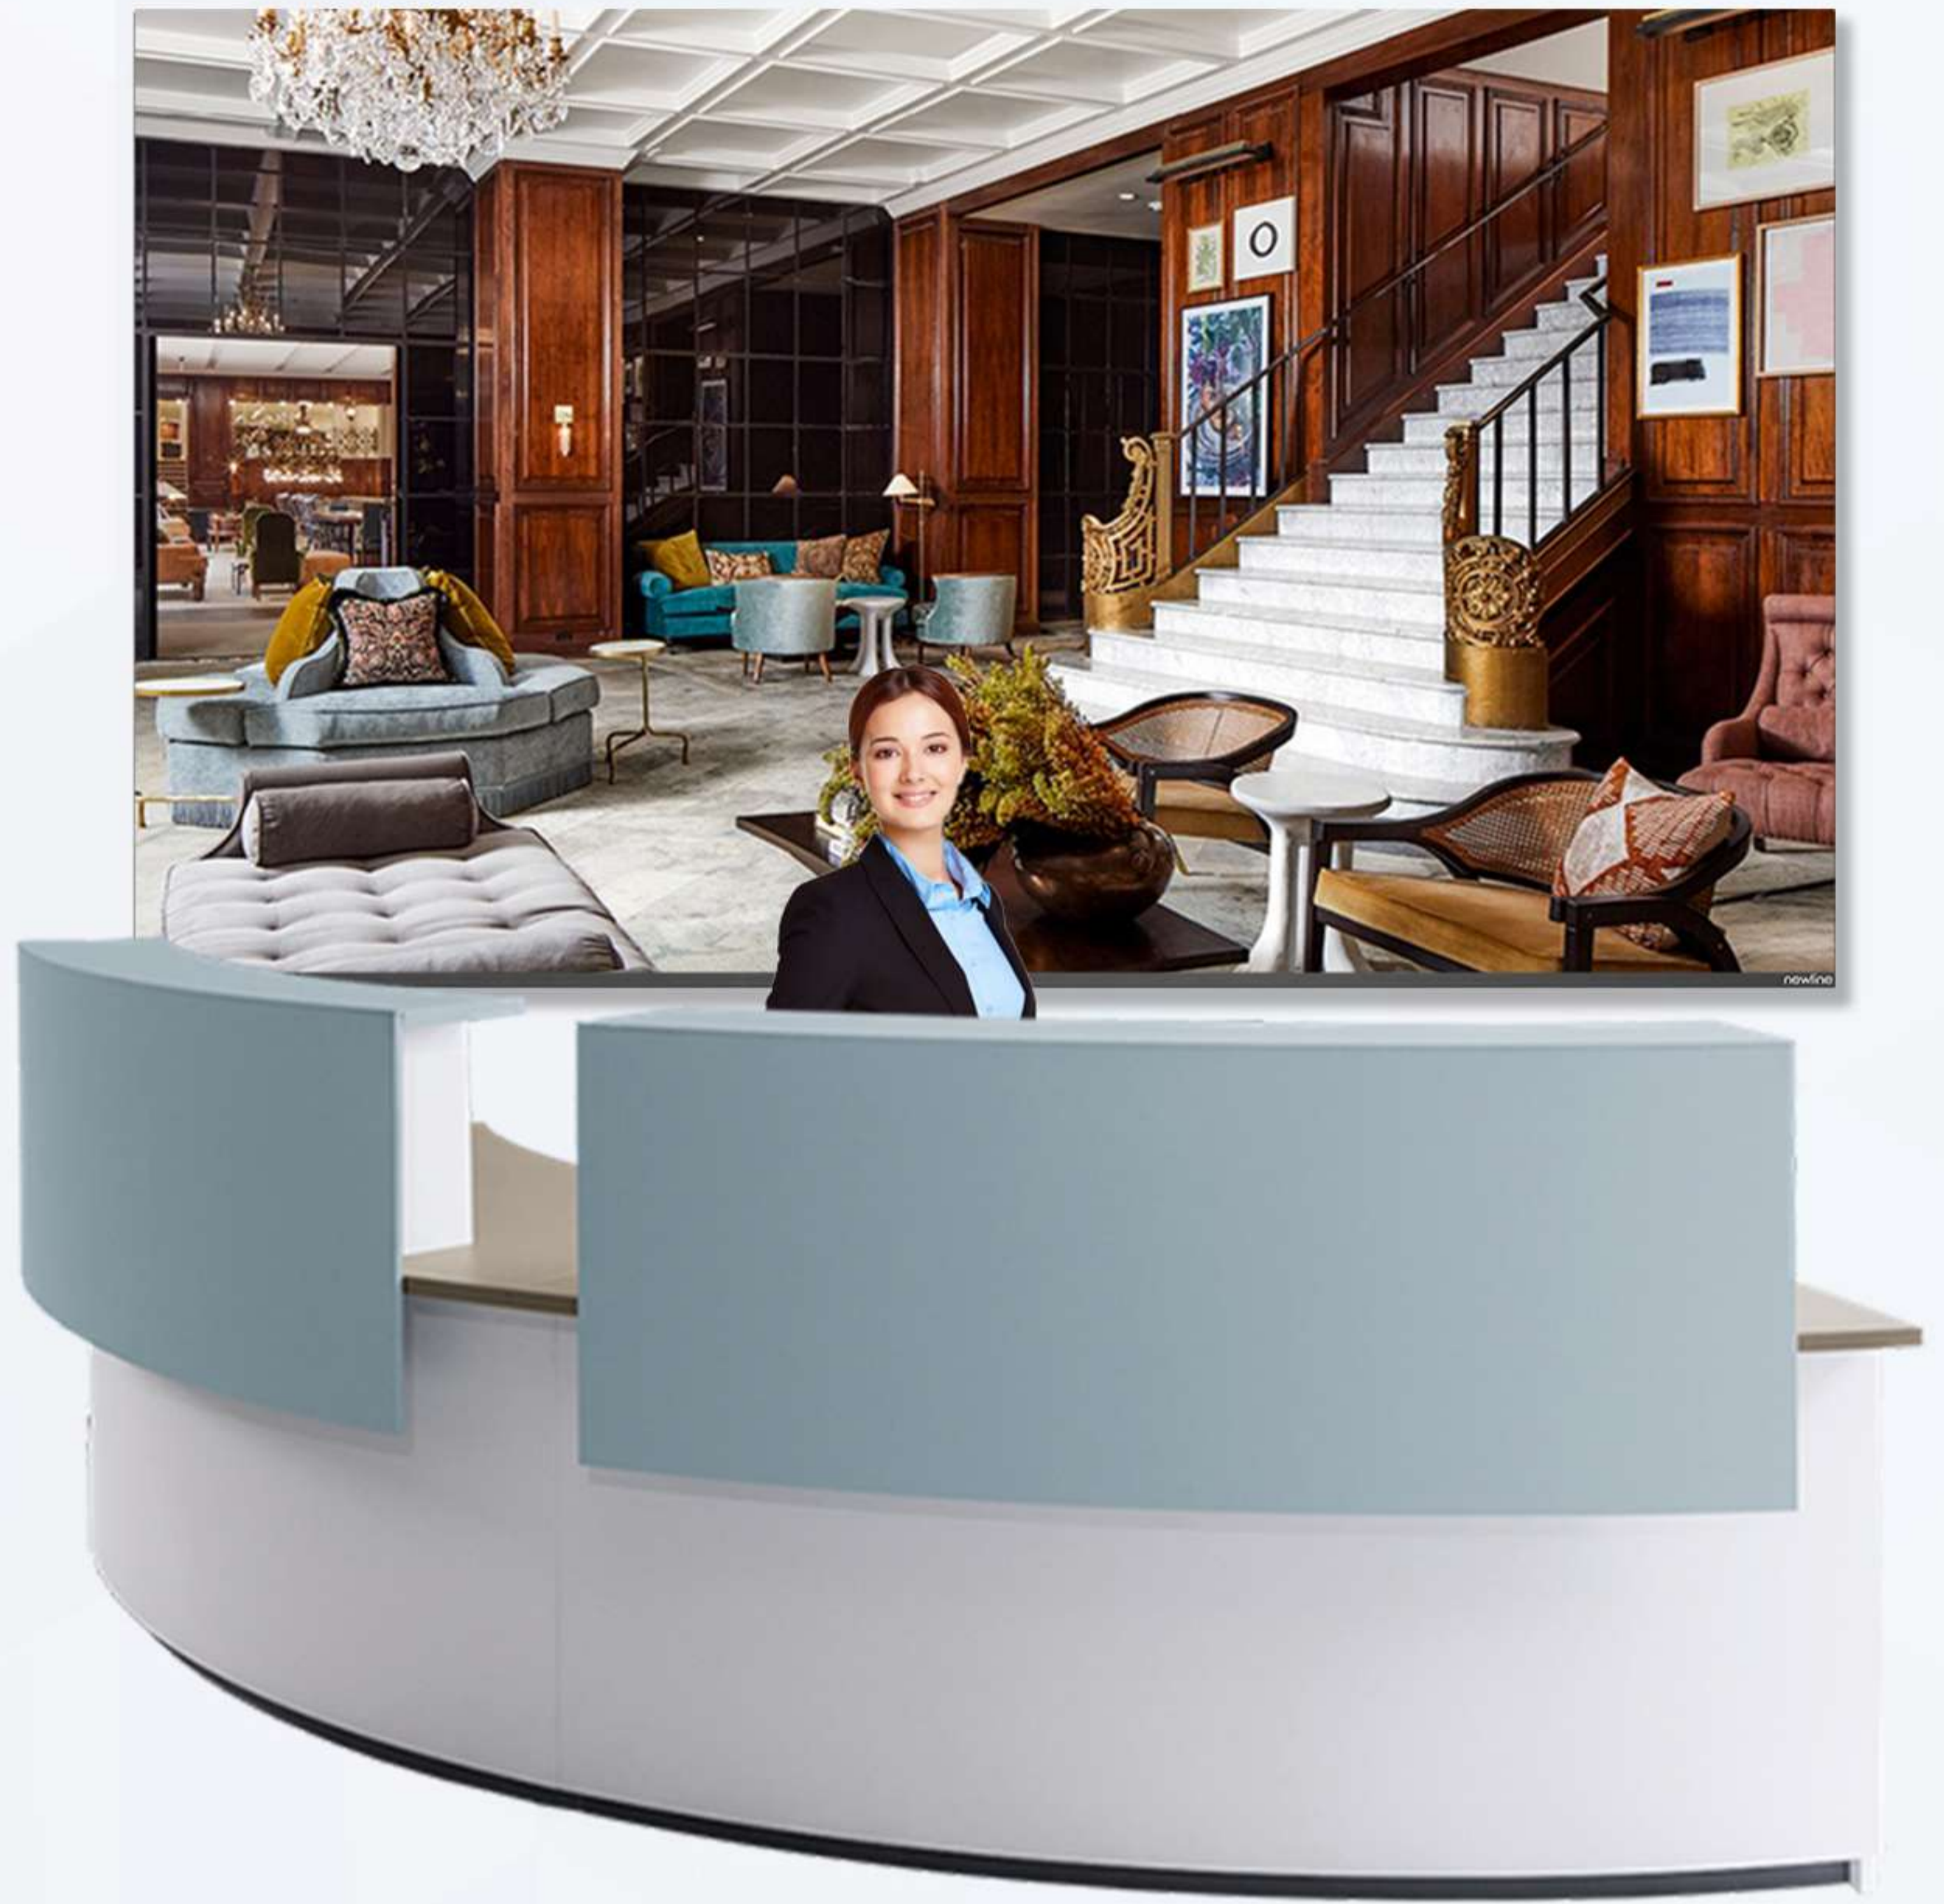

newline
Connect. Create. Collaborate.

HOSPITALITY & TRAVEL

HOSPITALITY APPLICATIONS

LOBBY AREA INTERACTIVE DISPLAY
WITH INTERACTIVE DIGITAL SIGNAGE

WELLNESS CENTERS,
GYM & SPA

RECEPTION & SELF-BOOKING
& CHECK-IN

WORSHIP AREA QUEUE
MANAGEMENT LIVE VIEW

MUSEUMS MULTI TOUCH
INFO SCREENS

RECEPTION & SELF CHECK-IN AREA

RECEPTION AREA
NON-TOUCH DISPLAY

LAN/WI-FI

SELF CHECKIN - CHECKOUT WITH
PAYMENT INTEGRATION

APPLICATIONS FOR LOBBY AREA & COMMON FLOORS