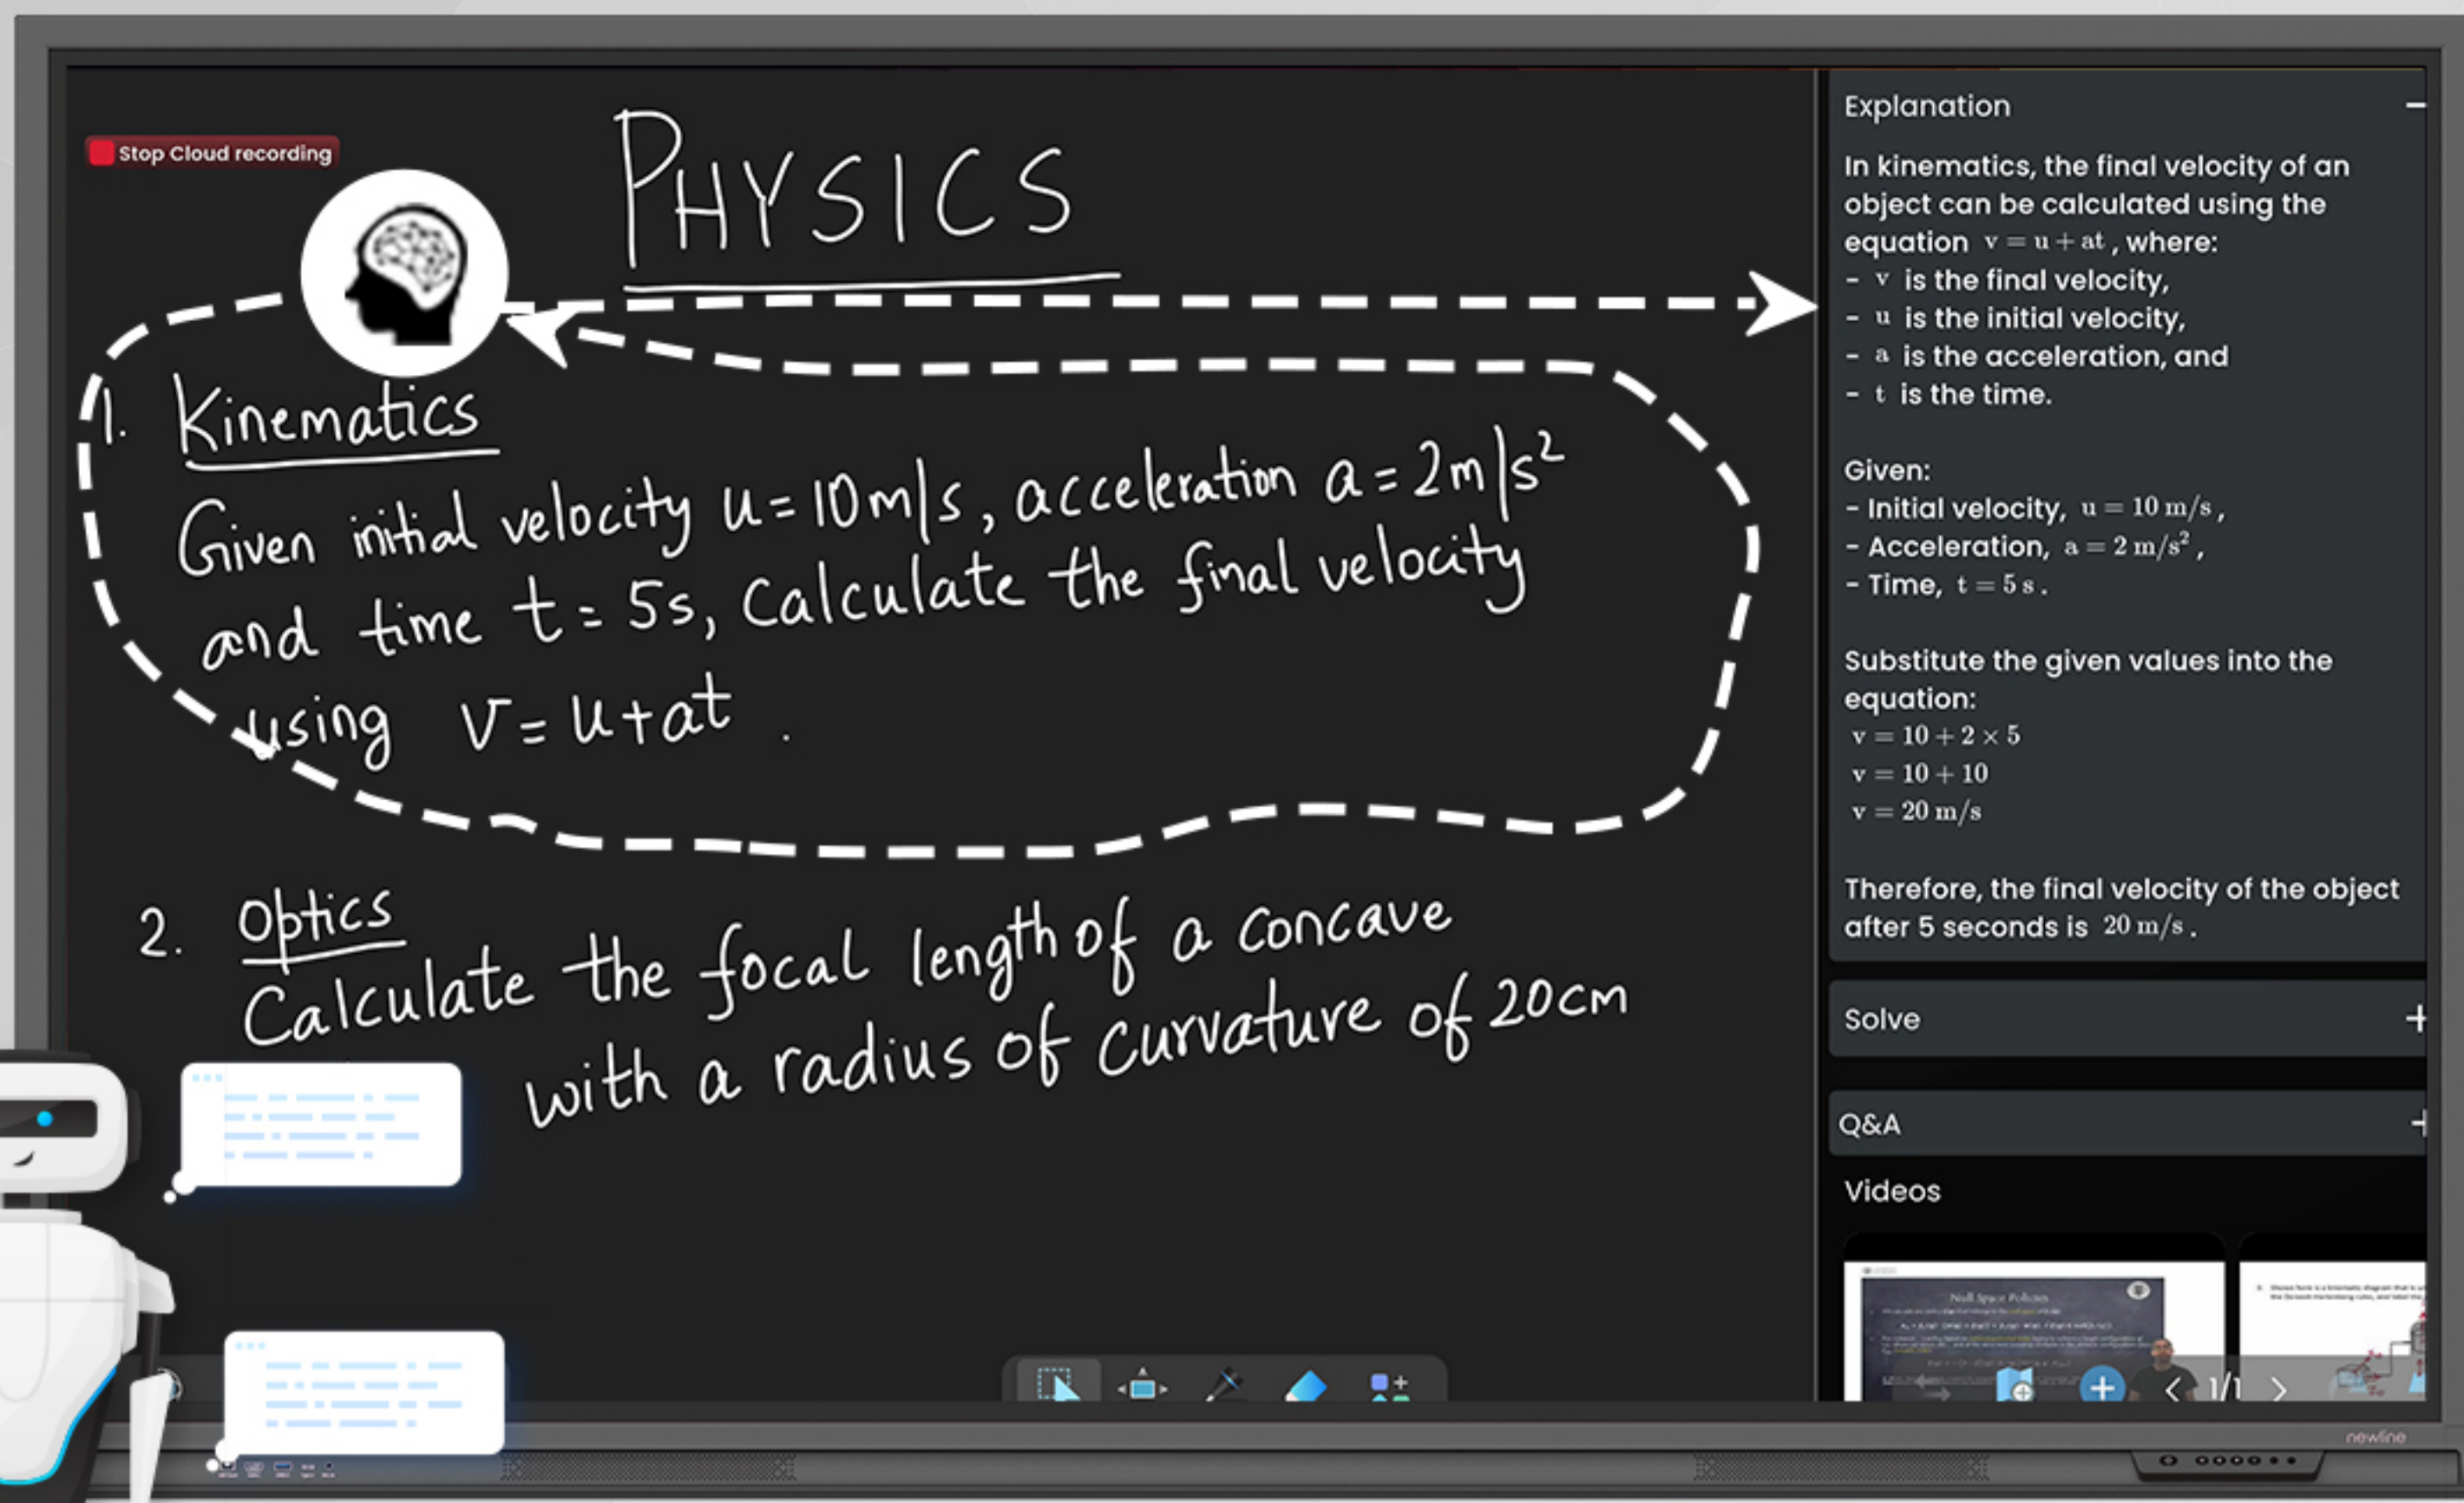

Interactive Whiteboard

Experience the pinnacle of whiteboarding and annotation software, (Powered by GPT) where innovation meets intuitive design, revolutionizing the way ideas are expressed and shared in classrooms.

AI Pen: Intelligent Content Creation

Experience content creation like never before with AI-powered recognition of shapes, images, text, and handwriting. Engage your audience with smarter, more captivating presentations (Includes Smooth pen, Rainbow pen, Dotted line pen, Magic pen, Handwriting recognition pen, Shape recognition pen, Math recognition pen, Laser pen).

Effective Handwriting Recognition

Transform handwritten notes into digital text effortlessly, ensuring clear and legible content across a wide range of languages.

Supporting over 194 international languages with more than 15 vernacular languages like Hindi, Tamil, Telugu, Marathi, Punjabi, Gujarati, Bengali etc.

3D Simulation Video Library

Enhance your lessons with a vast library of resources covering all subjects like Maths, Physics, Chemistry, Botany, Zoology etc. A repository of 3000 videos, 1000 simulations, 20K 3D models, and Geogebra Math Tools are seamlessly integrated in the platform for these subjects.

Engaging Assessments

Foster active learning and assess student comprehension with interactive quizzes and assessments, encouraging participation and understanding.