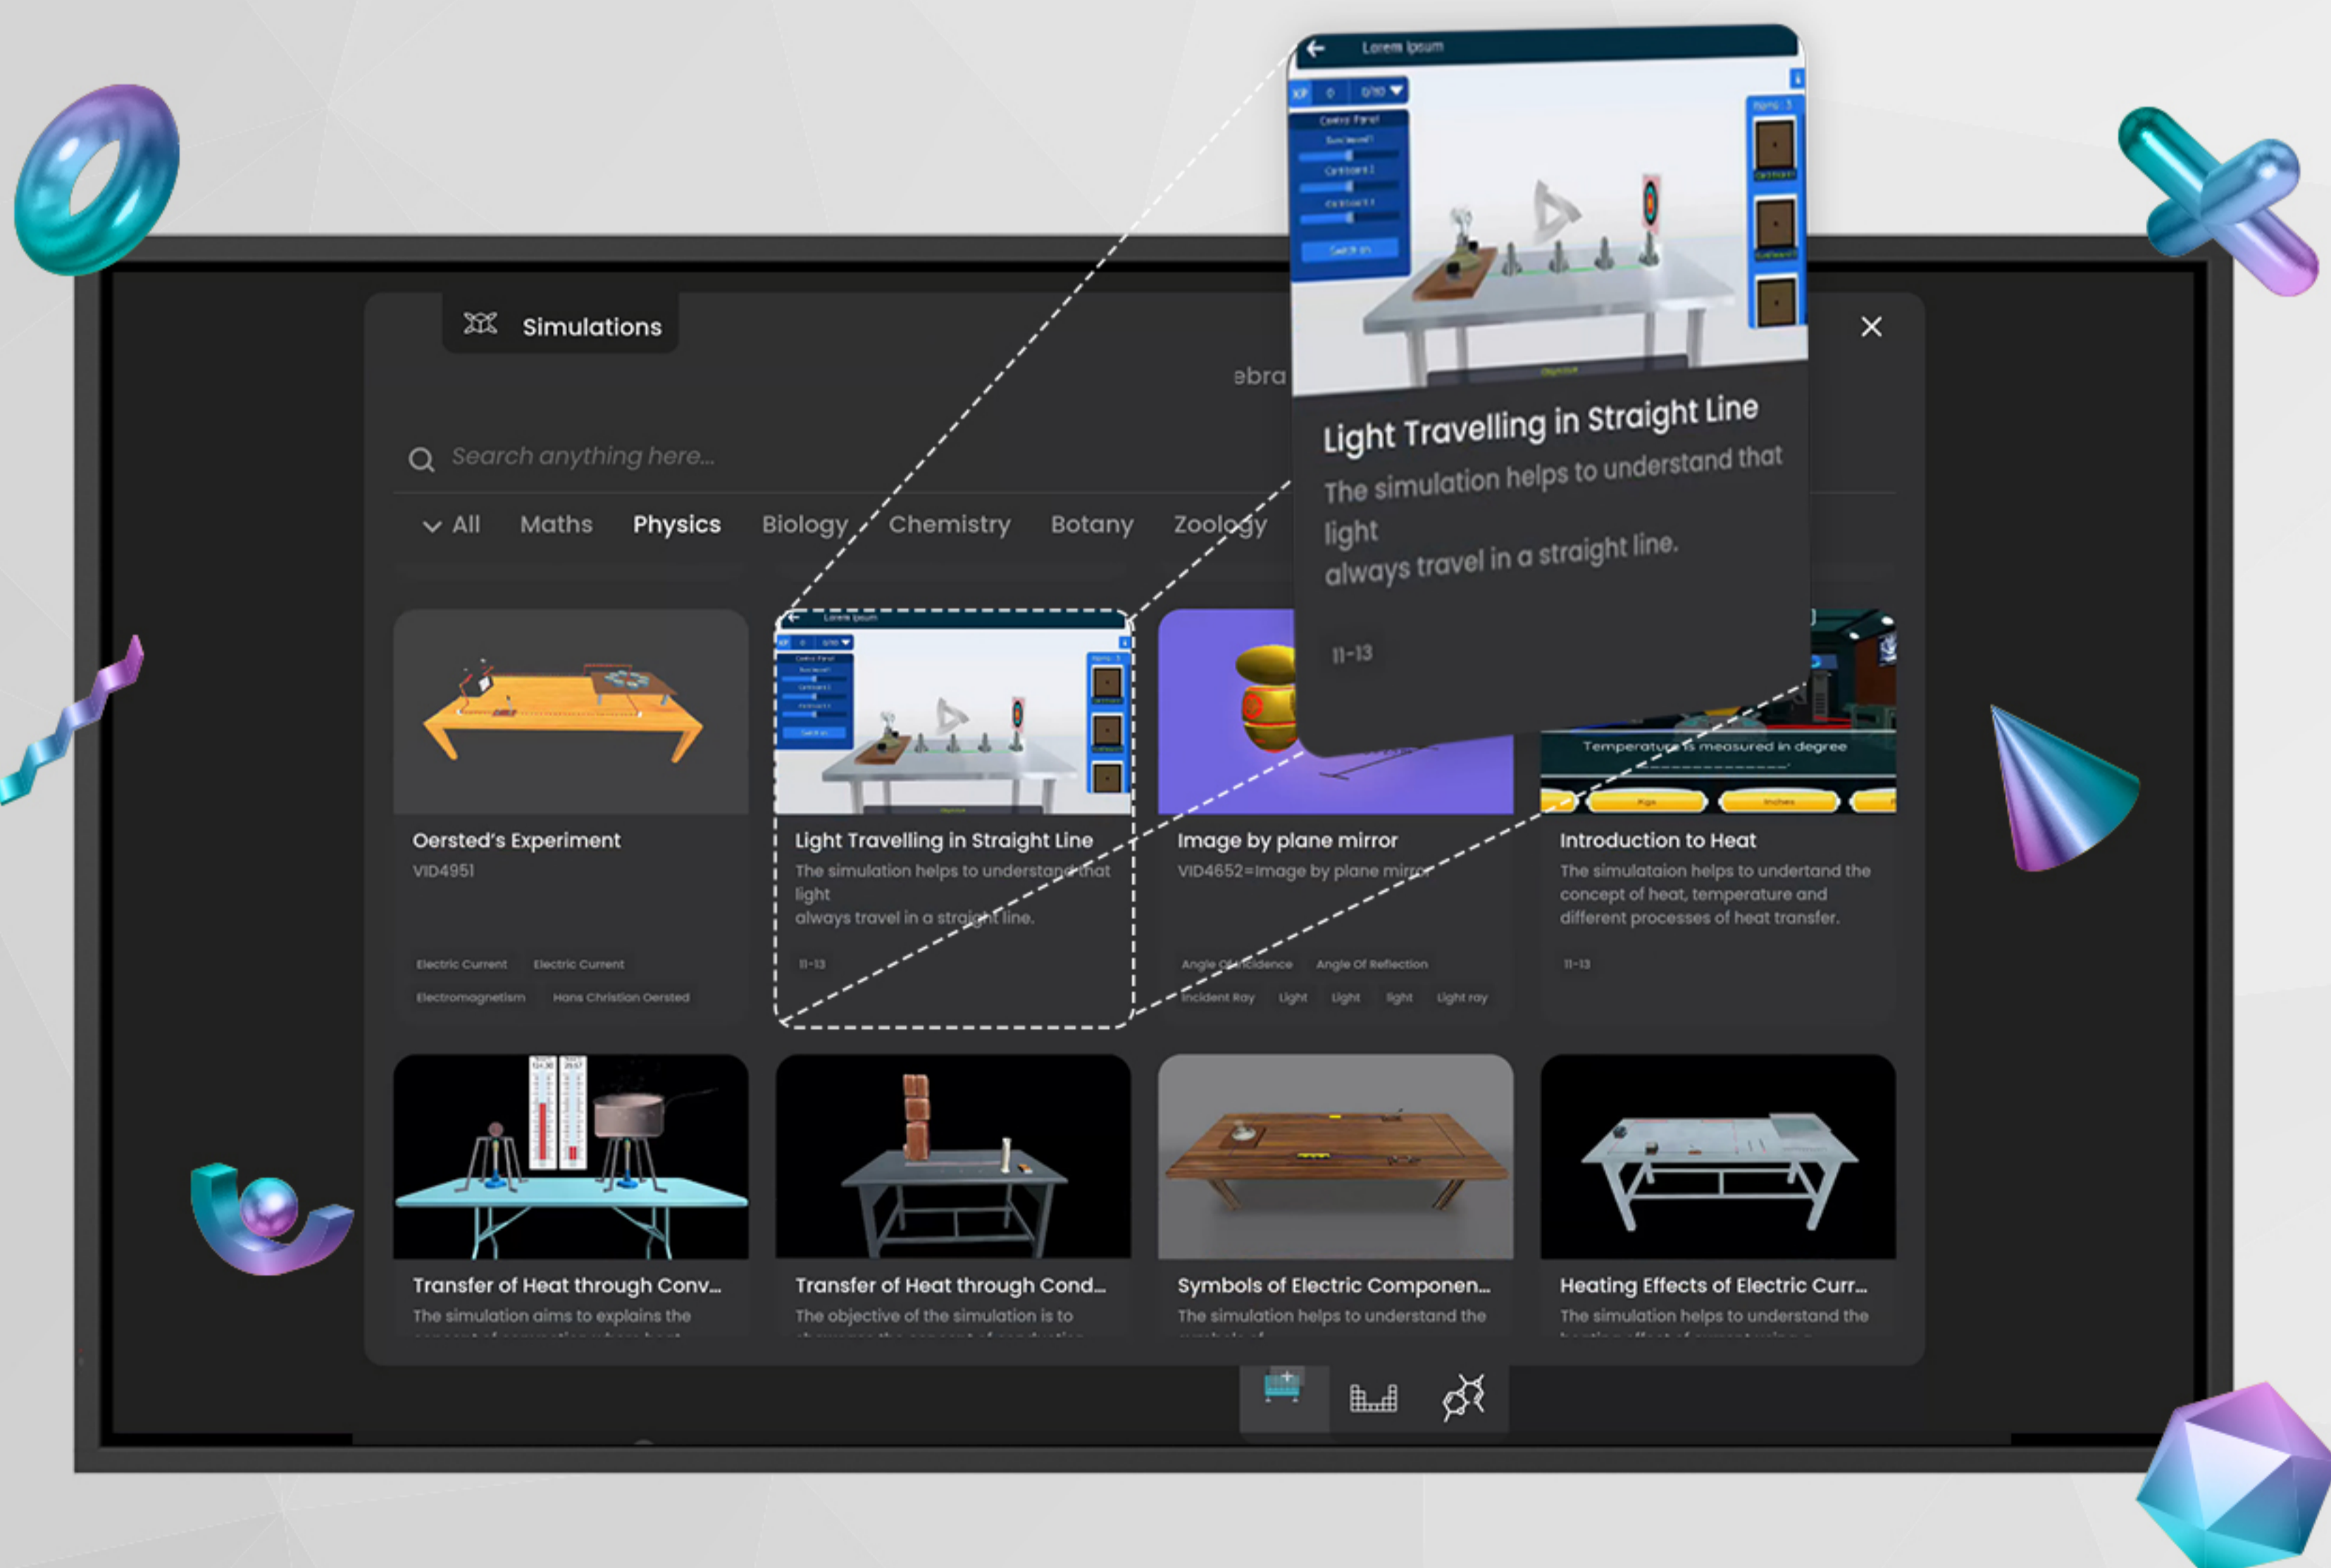

3D Simulation Video Library

Enhance your lessons with a vast library of resources covering all subjects like Maths, Physics, Chemistry, Botany, Zoology etc. A repository of 3000 videos, 1000 simulations, 20K 3D models, and Geogebra Math Tools are seamlessly integrated in the platform for these subjects.

Engaging Assessments

Foster active learning and assess student comprehension with interactive quizzes and assessments, encouraging participation and understanding.