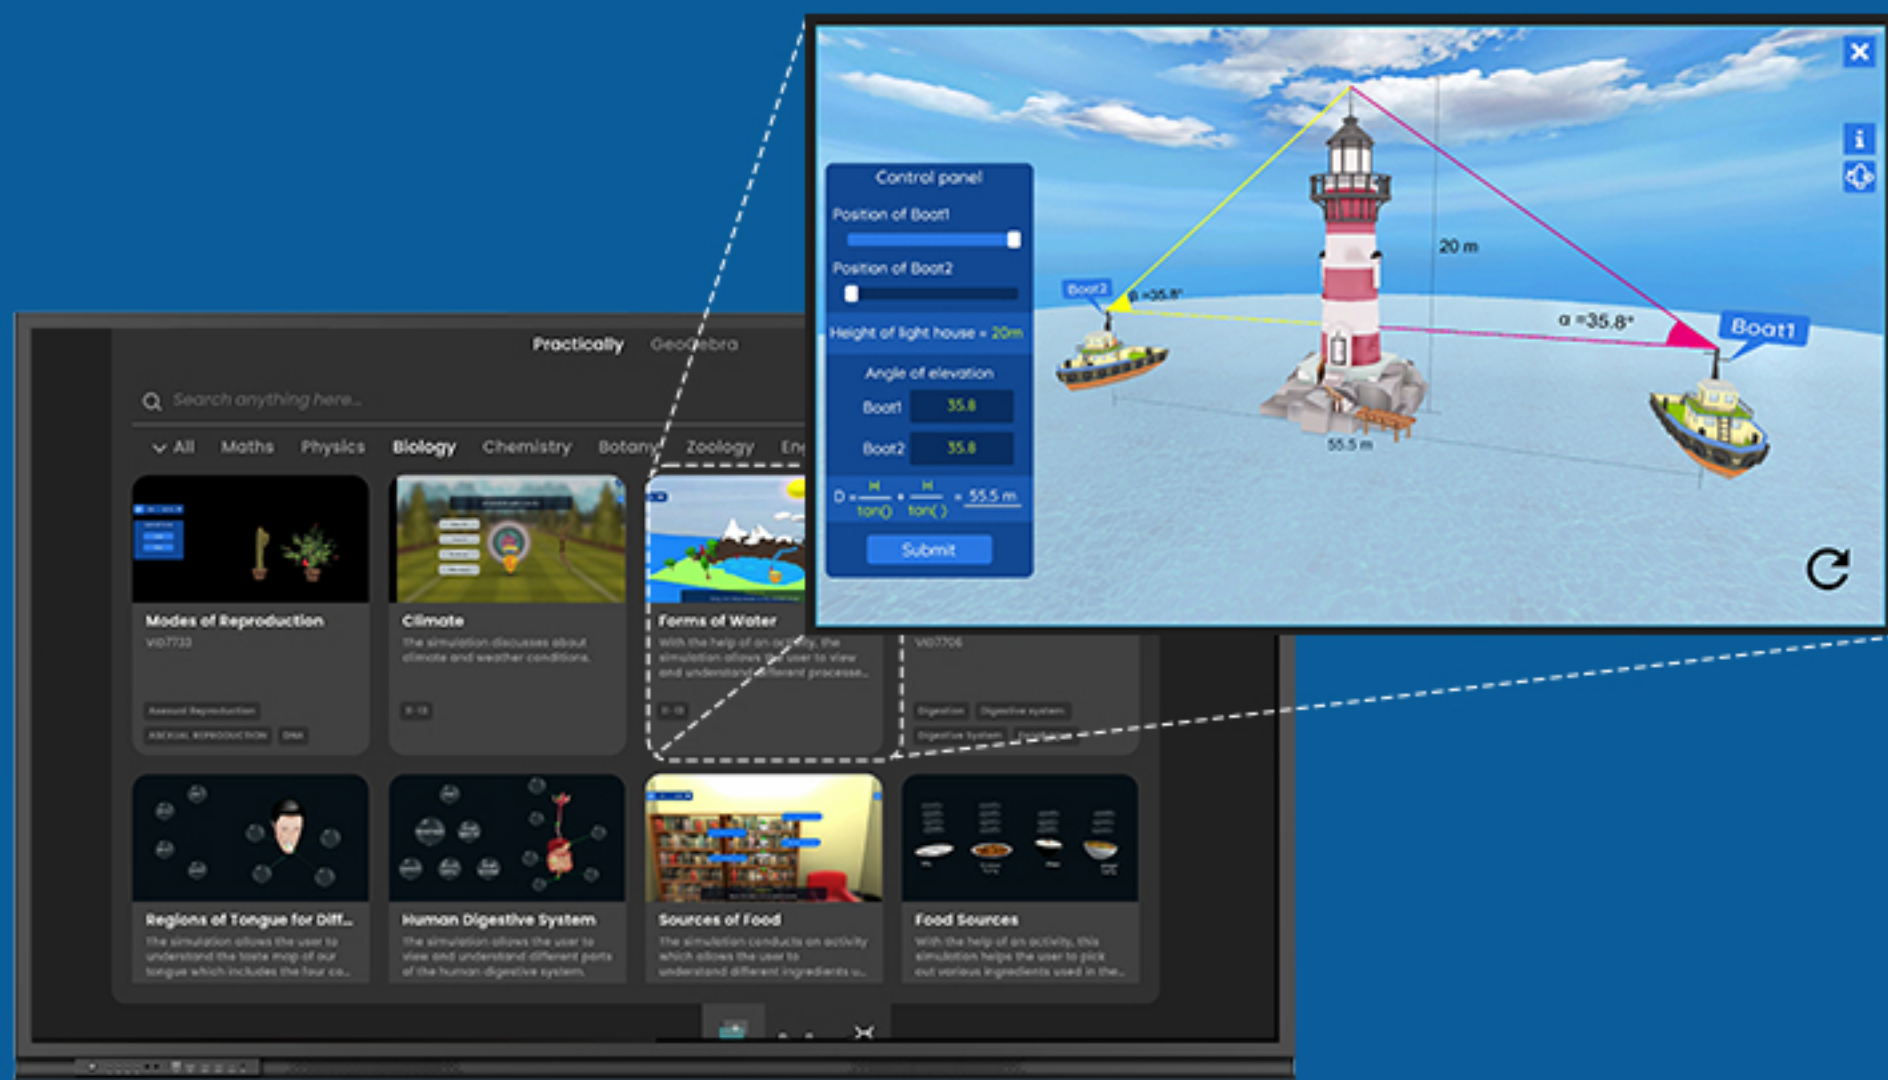

Real-time Collaboration: Foster teamwork and creativity with real-time collaboration features, enabling seamless interaction among students and educators.

Screen Splitting: Maximize productivity with screen splitting functionality, facilitating simultaneous collaboration across multiple screens for enhanced teamwork.

Customizable Interface: Tailor Newline Canvas' interface to meet your classroom's specific needs, ensuring a personalized user experience.

Engaging Assessments: Gauge student understanding and participation with interactive quizzes and assessments, fostering active learning.

Video Importation: Enrich presentations with imported videos, enhancing engagement and comprehension.

Geometric Shapes and 3D Tools: Create custom shapes and 3D models effortlessly, visualizing concepts with precision and depth.

Youtube & Google Integration

Seamlessly integrate Youtube and Google content on the whiteboard for an immersive teaching and whiteboarding experience.

Interactive Periodic Table

Explore elements effortlessly with clickable elements for detailed information retrieval and access to 3D atomic models, enriching chemistry lessons.