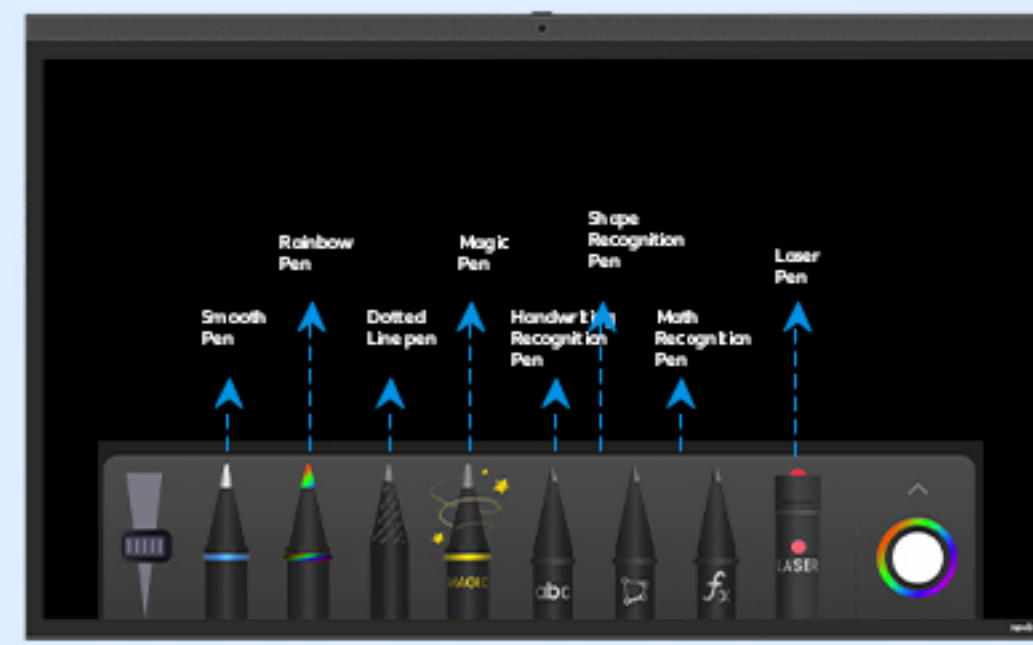

AI Pen

Amplify content creation with AI-powered recognition of shapes, images & text.