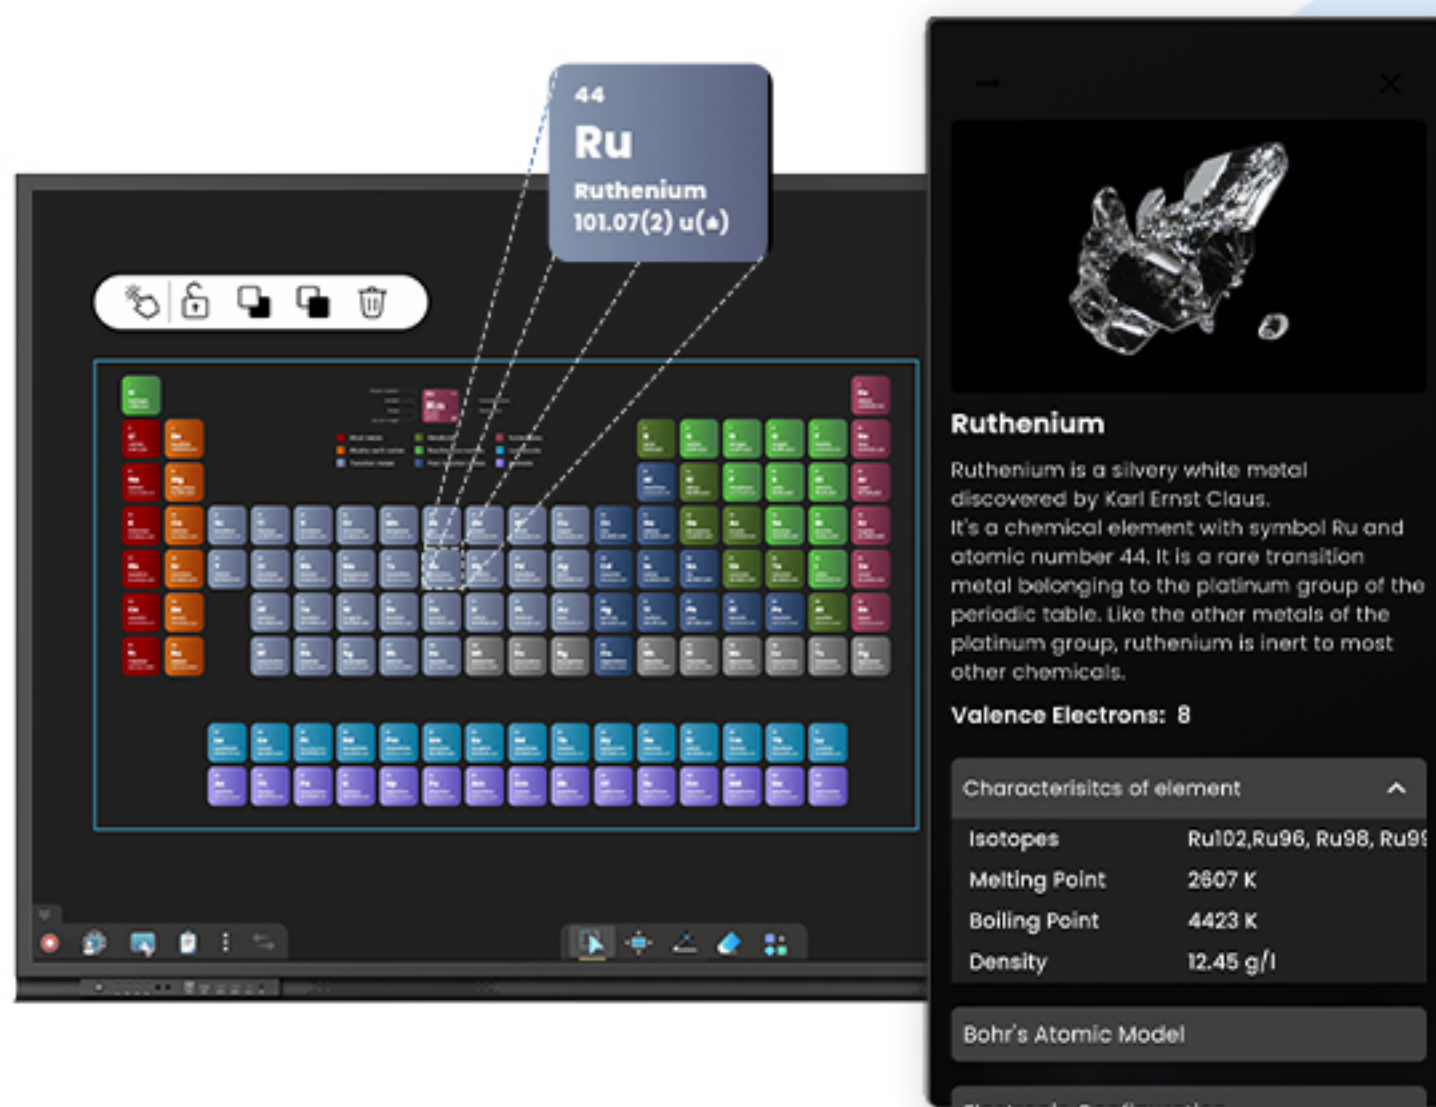

3D Simulation Video Library

Enhance your lessons with a vast library of resources covering all subjects like Maths, Physics, Chemistry, Botany, Zoology etc. A repository of 3000 videos, 1000 simulations, 20K 3D models, and Geogebra Math Tools are seamlessly integrated in the platform for these subjects.

Youtube & Google Integration

Seamlessly integrate Youtube and Google content on the whiteboard for an immersive teaching and whiteboarding experience.

Interactive Periodic Table

Explore elements effortlessly with clickable elements for detailed information retrieval and access to 3D atomic models, enriching chemistry lessons.