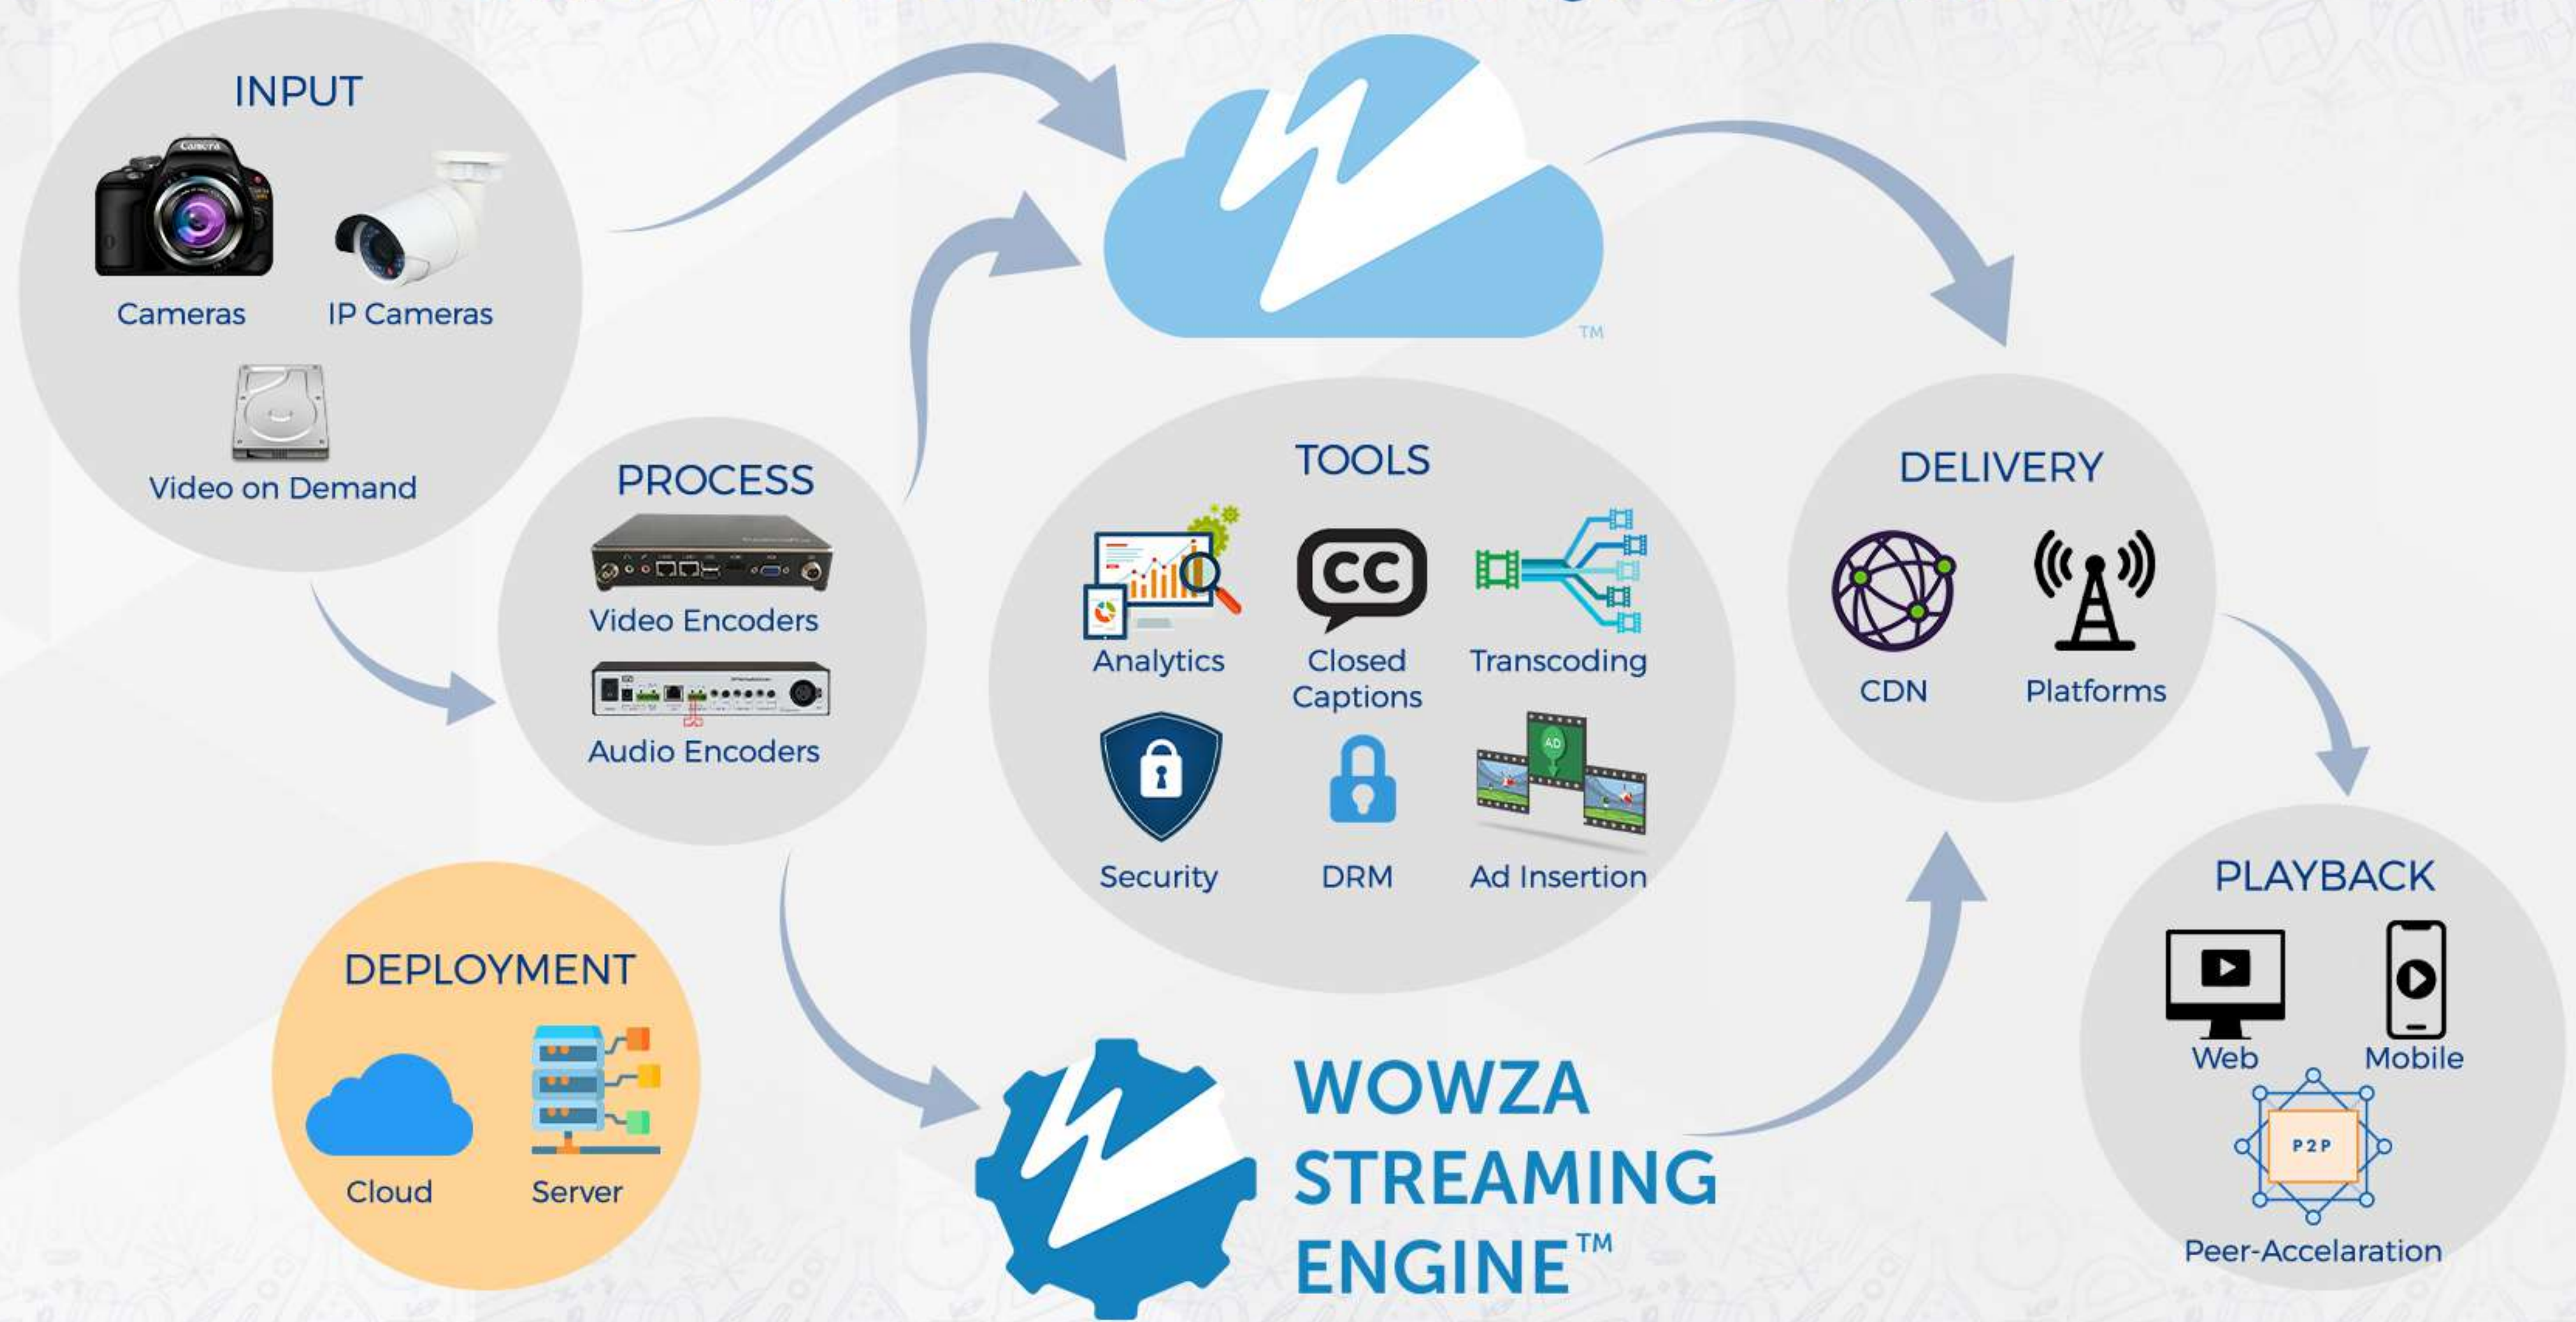

**GRE/TOEFL/IELTS/
JEE/NEET**

**ENGINEERING COURSES
10TH - 12TH CLASS**

**COLLEGES
& UNIVERSITIES**

ONLINE EDUCATION

PLATFORMS

Max Distance 8 Ft

Students Device with LAN/Wi-Fi

USB CABLE

Tri-Pod Camera with built in Mic-Logitech Brio Ultra HD

IN

ONLINE EDUCATION WITH Q PRO SERIES

newline

Note: We can take any streaming engine like

PROFESSIONAL ONLINE LIVE STREAMING & RECORDING SOLUTION

newline