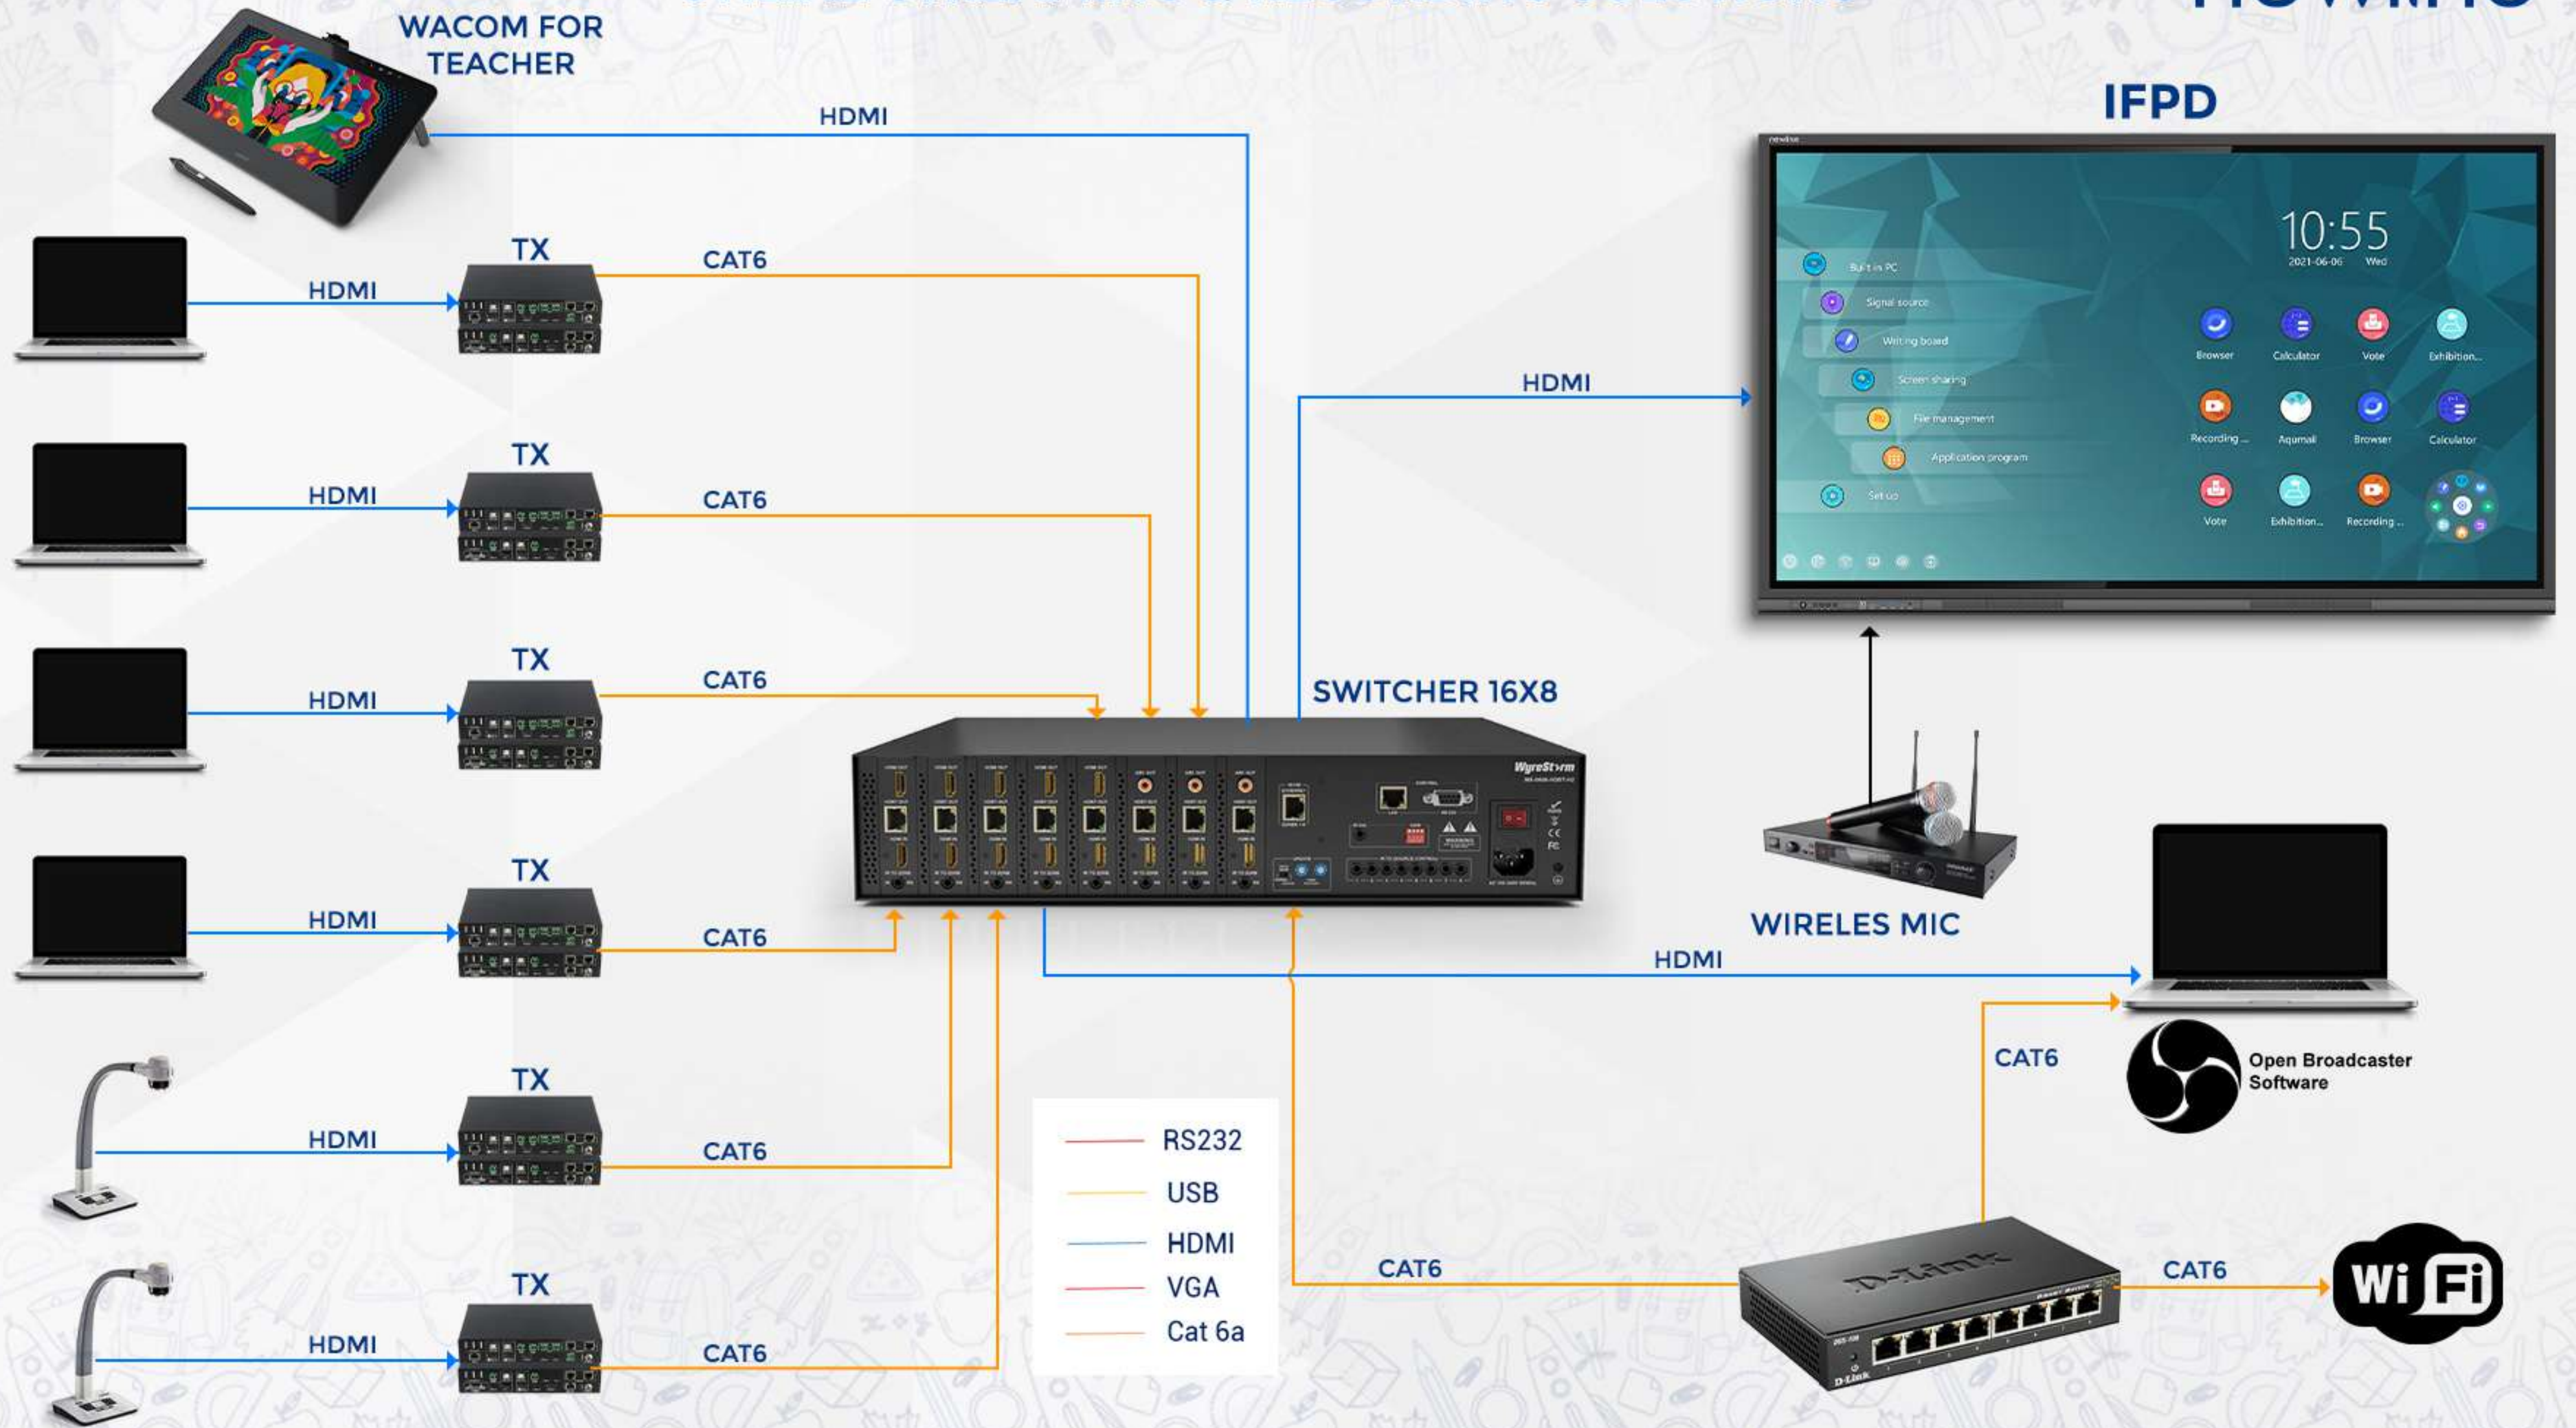

**GRE/TOEFL/IELTS/
JEE/NEET**

**ENGINEERING COURSES
10TH - 12TH CLASS**

**COLLEGES
& UNIVERSITIES**

ONLINE EDUCATION

PLATFORMS

Max Distance 8 Ft

Students Device with LAN/Wi-Fi

USB CABLE

Tri-Pod Camera with built in Mic-Logitech Brio Ultra HD

IN

ONLINE EDUCATION WITH Q PRO SERIES

newline

Note: We can take any streaming engine like

PROFESSIONAL ONLINE LIVE STREAMING & RECORDING SOLUTION

newline

IP output streams to other CDNs

RTMP Live Stream

Internet

RECORD

Data Video

SD Card/USB

- RS232
- USB
- HDMI
- VGA
- Cat 6a

PLATFORMS

YouTube

zoom

ONLINE STREAMING & RECORDING SOLUTIONS

newline

Q PRO SERIES

SPECIFICATIONS

PRODUCTS	TT-5523QA	TT-6523QA	TT-7523QA	TT-8623QA	TT-9823QA
SIZE	55"	65"	75"	86"	98"
TYPE/TECH	LED	LED	LED	LED	LED
ASPECT RATIO	16:9	16:9	16:09	16:09	16:09
NATIVE RESOLUTION	3840*2160 (4K)	3840*2160 (4K)	3840*2160 (4K)	3840*2160 (4K)	3840*2160 (4K)
RAM	8GB	8GB	8GB	8GB	8GB
FLASH MEMORY	64GB	64GB	64GB	64GB	64GB
ANDROID VERSION	ANDROID 13	ANDROID 13	ANDROID 13	ANDROID 13	ANDROID 13
RESPONCE TIME	4ms	4ms	4ms	4ms	4ms
WI-FI MODULE	WI-FI 6	WI-FI 6	WI-FI 6	WI-FI 6	WI-FI 6