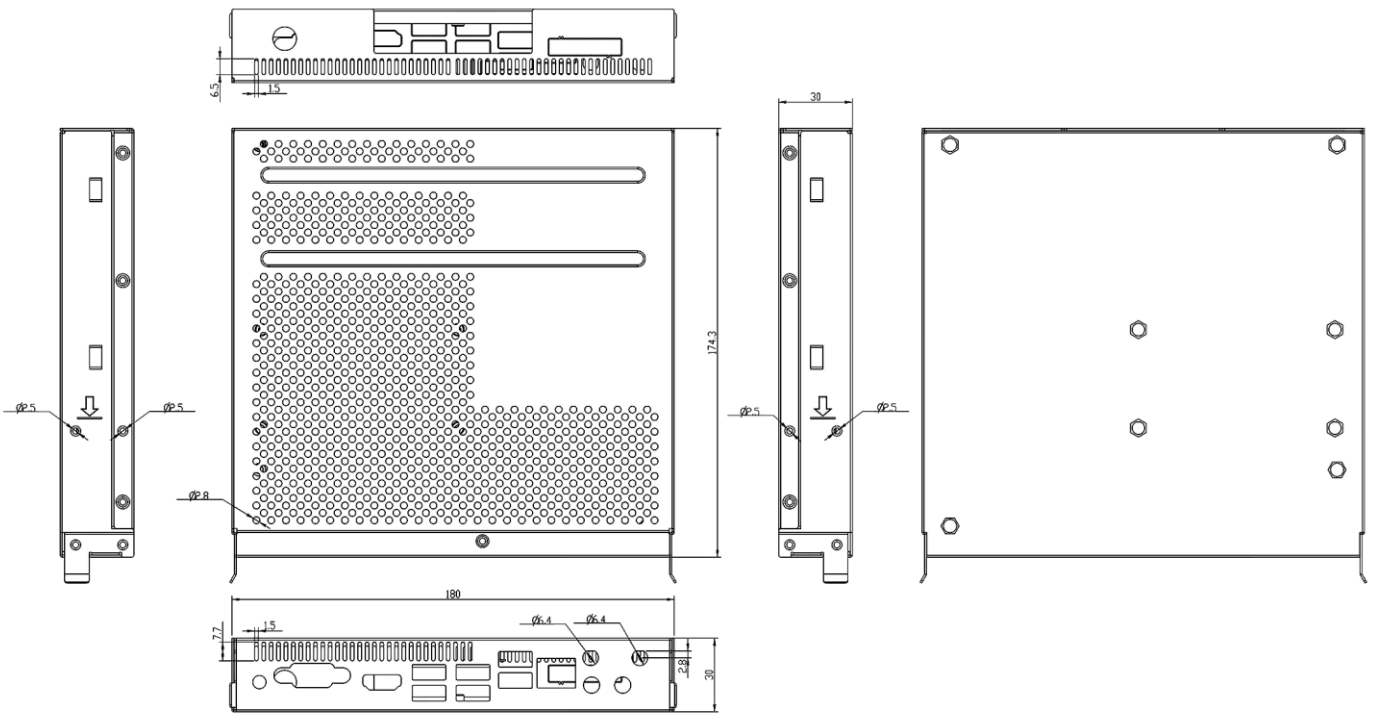

NEWLINE WB5250-G4

Open Pluggable Specification OPS PC

The WB5250-G4 is a powerful OPS Digital Signage Player that supports Ultra HD (4K) resolution. The specially engineered chassis was designed for optimal thermal dispersion, and can be utilized as a stand-alone device extending its flexibility and cost effectiveness.

- ✓ Support 4K video
- ✓ Strategic thermal design
- ✓ AC Power Auto Recovery

Specifications

CPU Support	Intel® Core™ i5-4250U, 4th Generation
Graphic	Intel® Iris Graphics 5000
Main Memory	4Gb DDRIII SO-DIMM
Storage Device	500Gb 2.5" SATA3 HDD
Max Memory	1 x DDRIII SO-DIMM, up to 8Gb
I/O Interface-Front	1 x HDMI 1.4a
	2 x USB 3.0 / 4 x USB 2.0
	1 x Power Switch
	1 x VGA Port
	1 x LAN RJ45
	2 x Power LED and ACOI
	1 x Mic-in phone jack
	1 x Line-out phone jack
Audio	Realtek HD Audio Codec ALC662
Dimensions	180 x 30 x 173 mm // 7.08 x 1.18 x 6.8 inch
Weight	1.497 kg
Power Power Supply	12 ~ 19V
Environment	Operating temperature: 0 ~ 45°C (12 ~ 113°F)
	Storage temperature: -30 ~ 60°C (-4 ~ 140°F)
	Humidity: 95% RH (50°C non-Condensing)
Operating System	None