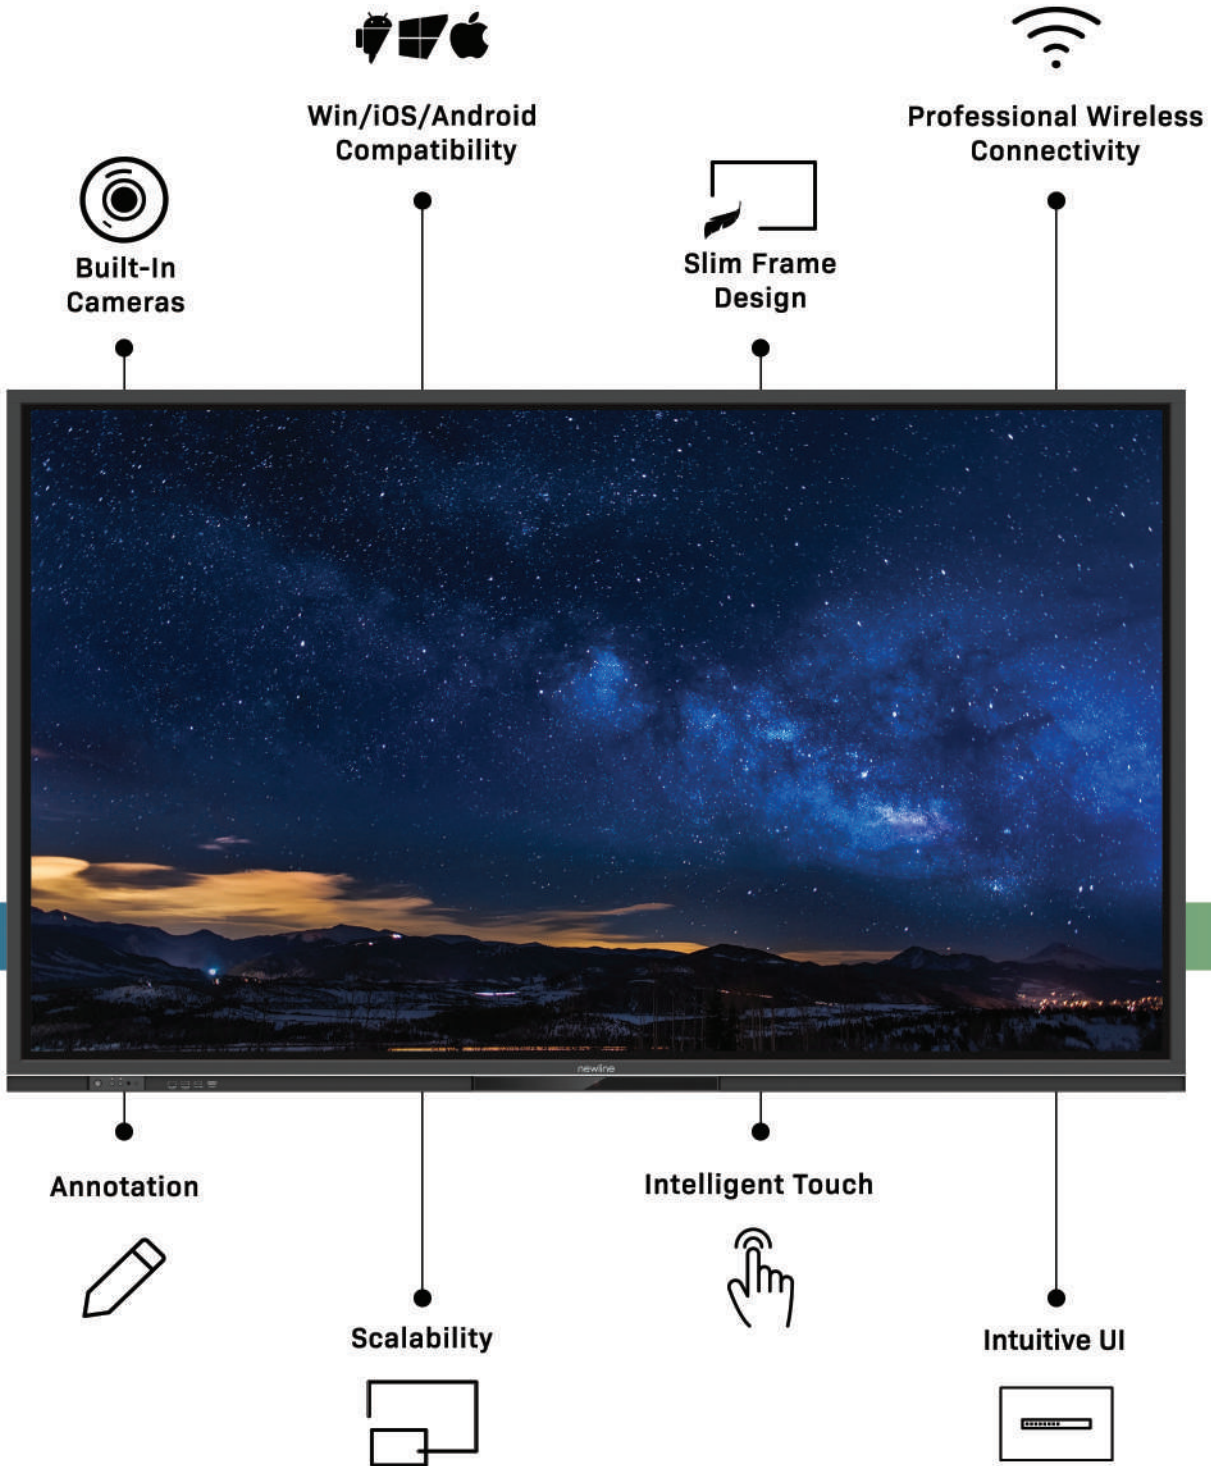

Less Weight & Slim Frame Design

Less System Limitations

**WHAT'S BETTER ?**

Brand New UI Design

20 Points Touch Support

4K UHD That Redefines Clarity

75" Inch In Size

## THE HASSLE - FREE INTERACTIVE DISPLAY FOR CLASSROOMS

Newline RSC Series is the advanced smart interactive touch screen with built-in Android 8.0 and Windows 10 that brings education software and lesson materials together. Designed for classrooms, RSC Series integrates essential teacher tools and wireless mirroring capabilities to encourage students to participate, interact with each other and learn proactively.

Set up integrated and team-focused classrooms for the STEM revolution with Newline RSC Series; technology driven features designed by Newline help students collaborate in teams, research their ideas and construct solutions. Inspire students to go beyond learning facts and work together with the help of team-focused collaborative tools. Ideal for classrooms and training environments.

# PRODUCT SPECIFICATION

MODEL NAME	TT-7519RSC
<b>DISPLAY</b>	
BACKLIGHT	LED
DISPLAY AREA	1650.24*928.26MM
ACTIVE SCREEN SIZE	75"
DISPLAY RATIO	16 : 9
RESOLUTION	3840X2160 (4K)
DISPLAY COLORS	8 BIT + FRC (1.07 BILLION) COLORS
BRIGHTNESS	450 CD/M2
CONTRAST	4000:1
RESPONSE TIME	4MS
VIEWING ANGLE	178°
LIFE TIME	MINIMUM 50,000 HOURS
<b>SPEAKER</b>	
SPEAKER POSITION	DOWNWARD
RATED IMPEDANCE	8Ω
MAX.POWER OUTPUT	2 X15W
<b>MICROPHONE</b>	
PICK RANGE	8M
QUANTITY	4
<b>CAMERA</b>	
POSITION	BOTTOM X 1
SENSOR	1/2.9 CMOS SENSOR
LENS	90° VIEWING ANGLE
VIDEO RESOLUTION	1920*1080 (MAX)
<b>ELECTRICAL</b>	
POWER CONSUMPTION	MAXIMUM ≤400W STANDBY MODE ≤0.5W
WORKING VOLTAGE	AC 100-240V, 50/60HZ
<b>SPECIALITY</b>	
BUILD IN WIFI	YES(2.4G/5G , SUPPORT WIFI AND HOTSPOT WORK TOGETHER)