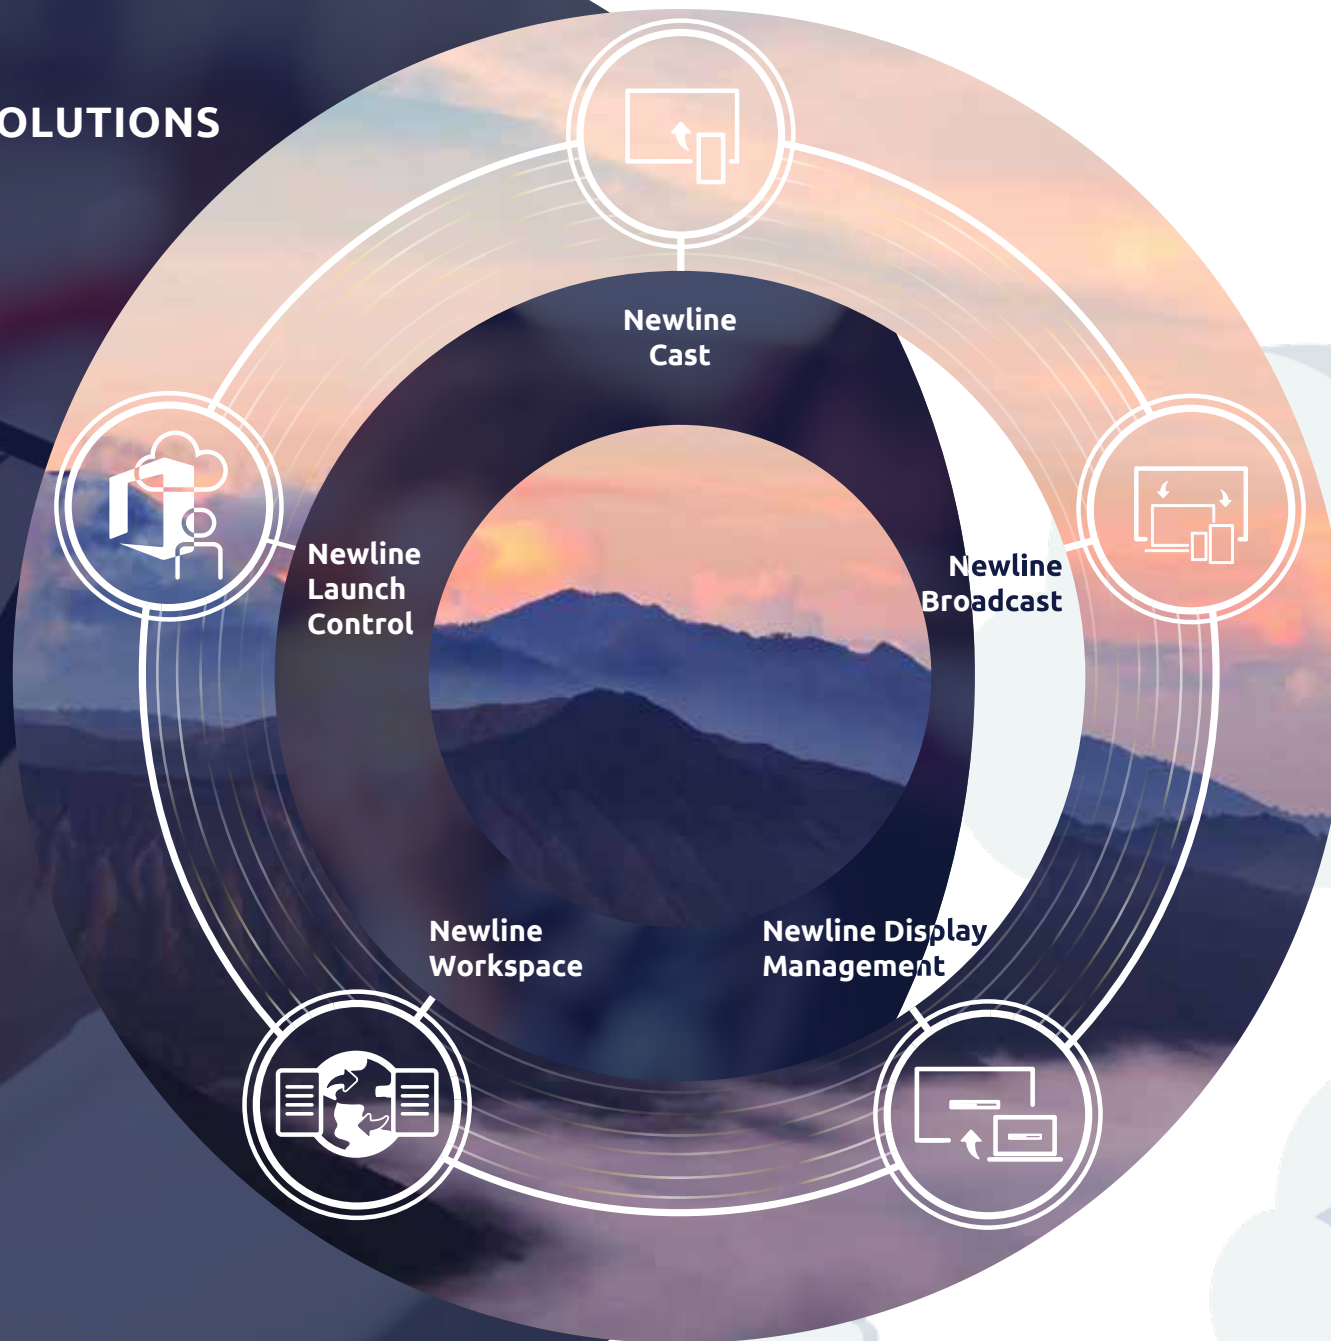

newline

INTERACTIVE ECOSYSTEM:
SOFTWARE SOLUTIONS

SOLUTIONS for the way teams work today

THE MOST FLEXIBLE COLLABORATION SOLUTIONS

- ✓ Complete corporate and education solutions
- ✓ Intuitive and easy to use for everyone
- ✓ Personalized meeting and coworking spaces
- ✓ Developed for every type of workspace
- ✓ Supports personal devices and all OS

DISCOVER THE INTERACTIVE ECOSYSTEM BUILT FOR THE WAY THAT YOU WORK

Newline has developed an interactive ecosystem to help you get the most out of your Newline interactive display. Built for the way teams work today, it's fully compatible with smartphones, laptops and tablets.

The Newline interactive ecosystem allows you to connect quickly and easily for collaboration that is effective, productive and flexible. Cast screens, broadcast content to remote users, pull up your meetings by walking up to the display, co-edit documents in real-time with video-chat, and centrally manage all your Newline displays.