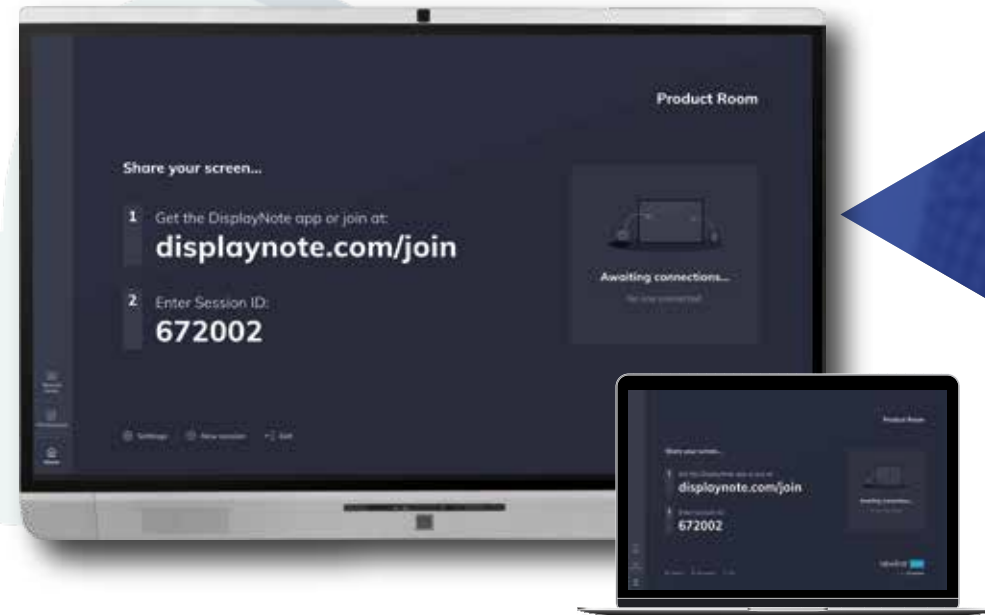

EASILY SHARE YOUR SCREEN FROM ANY DEVICE

Present and share content onto your Newline display wirelessly from any device with a single click. It works with all modern laptops, tablets, phones and support for your browser.

Enjoy two-way collaboration as you control and annotate from the display or from your own device.

Compatible with:

WHY IS NEWLINE CAST SO EASY TO USE?

- Cast using any device
  - Connect with the app, AirPlay or through support for your browser
  - Start wirelessly presenting with a single click
  - Share video, links and files without leaving the app
  - Allow any attendee to cast without removing anyone from the session
  - Encrypt and protect meetings with individual meeting ID and PIN