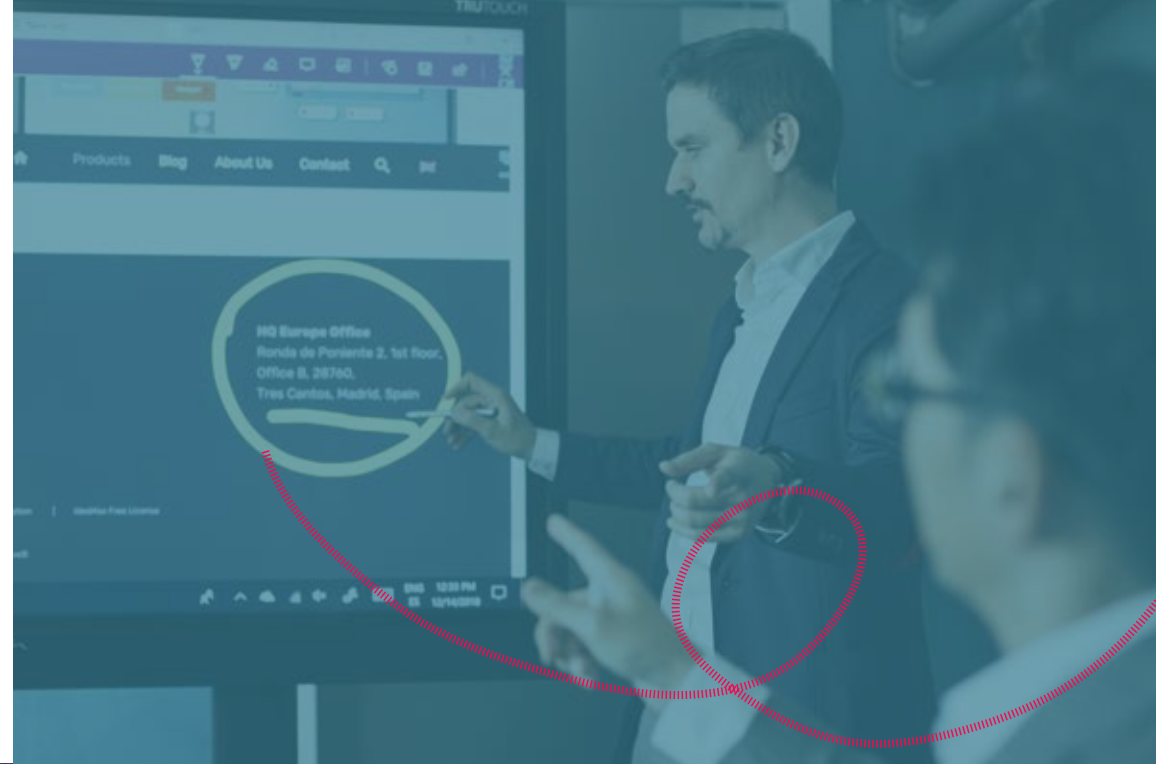

The Newline interactive ecosystem allows you to connect quickly and easily for collaboration that is effective, productive and flexible. Cast screens, broadcast content to remote users, pull up your meetings by walking up to the display, co-edit documents in real-time with video-chat, and centrally manage all your Newline displays.

newline **BROADCAST**

SHARE CONTENT TO AUDIENCES OF ANY SIZE

Share your screen in real-time from your Newline display to any participant connected. Easily invite up to 200 participants to connect their own device from the meeting room, classroom, lecture theater or any other place in the world with a network connection.