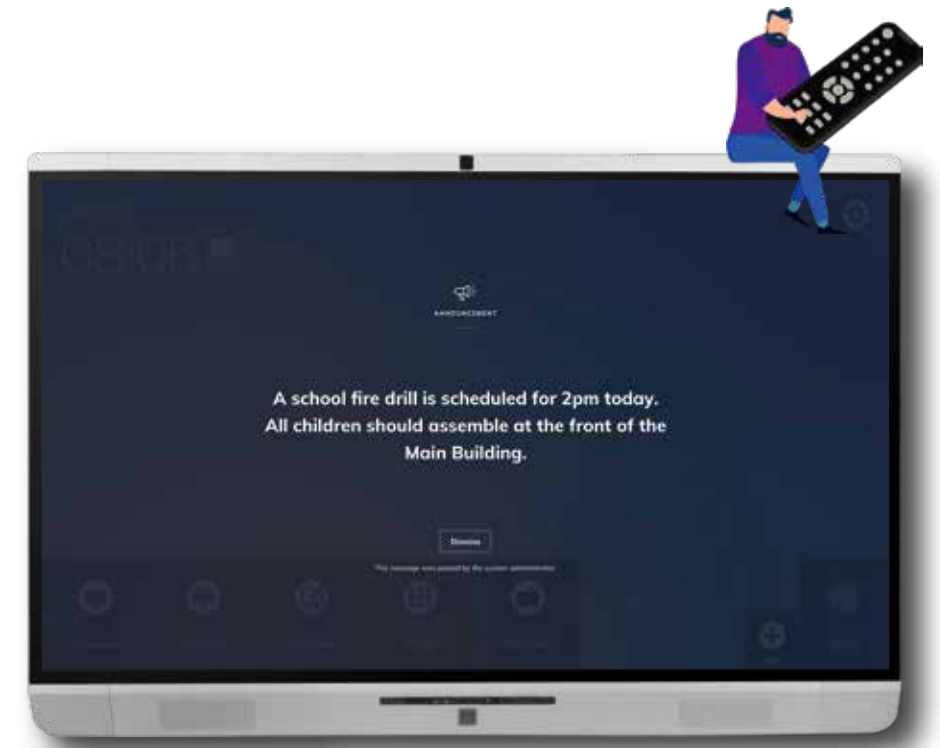

newline **DISPLAY MANAGEMENT**

CENTRALLY MANAGE ALL YOUR INTERACTIVE DISPLAYS

Easily manage and deploy apps, configure display settings, use digital signage features or broadcast emergency messages to all Newline interactive displays, without ever having to leave your desk.