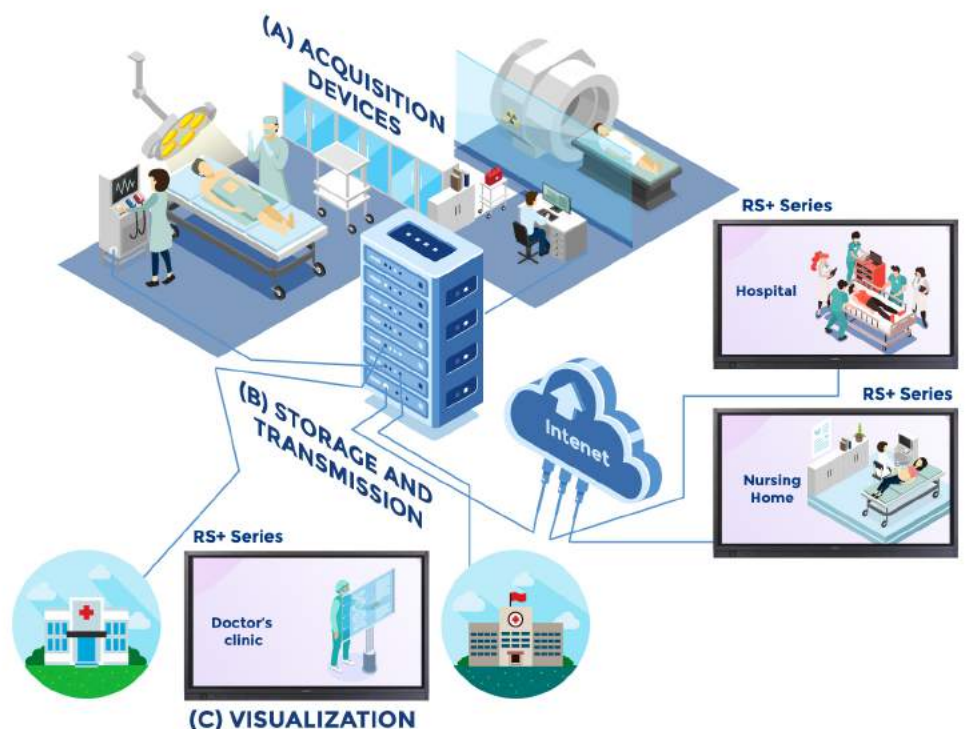

INTERACTIVE FLAT PANEL TECHNOLOGY CAN BE USED FOR

- ✓ Ward Management
- ✓ Laproscopy Centre / Diagnosis
- ✓ Patient Conferences / Internal Conference
- ✓ Physician Meetings
- ✓ MDT Sessions
- ✓ Presentations or Medical Training
- ✓ Online Consultancy / Telemedicine
- ✓ Integrating Solutions with Patient EMR's
- ✓ Medical Information Systems / HIS
- ✓ Way Finder

DIAGNOSTIC & LAPROSCOPY

Interactive Panels are used to monitor an existing health condition, investigate a concerning symptom, or pin down a diagnosis.

X-RAY

ULTRASOUNDS

MRI

CT SCANS

LAPROSCOPY

SOLUTION WITH NEWLINE

Sending all the test reports to server and retrieving via internet to all the locations including Hospitals, Nursing Homes and Doctors personal clinics is possible to view and accordingly start with the treatment of the patient.

IN ROOM AV INTEGRATION - MODERN OT

Hospitals are always looking for latest technology to display clinical information for a specific patient in much more effective way with advanced functionality or integration with medical devices and cameras.