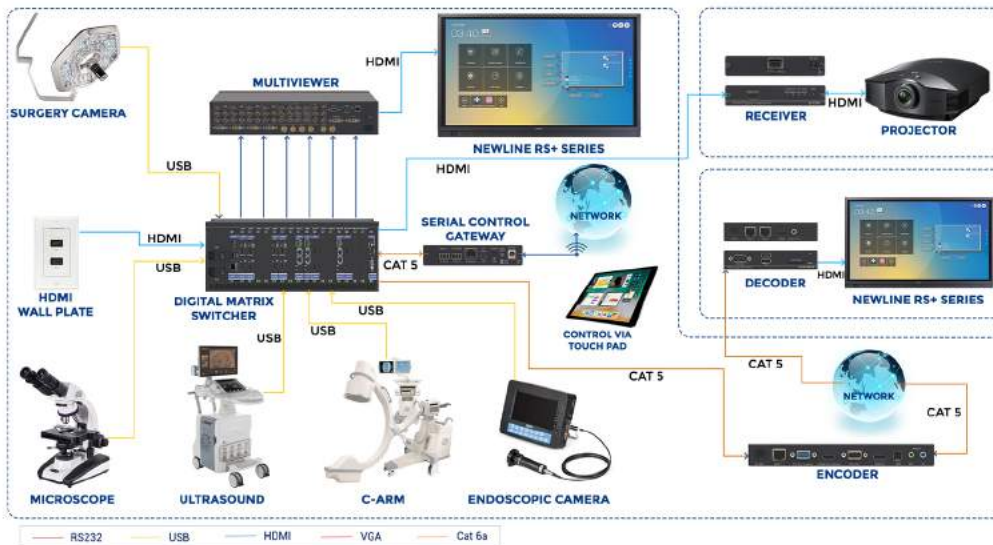

DIAGNOSTIC & LAPROSCOPY

Interactive Panels are used to monitor an existing health condition, investigate a concerning symptom, or pin down a diagnosis.

X-RAY

ULTRASOUNDS

MRI

CT SCANS

LAPROSCOPY

SOLUTION WITH NEWLINE

IN ROOM AV INTEGRATION - MODERN OT

Hospitals are always looking for latest technology to display clinical information for a specific patient in much more effective way with advanced functionality or integration with medical devices and cameras.