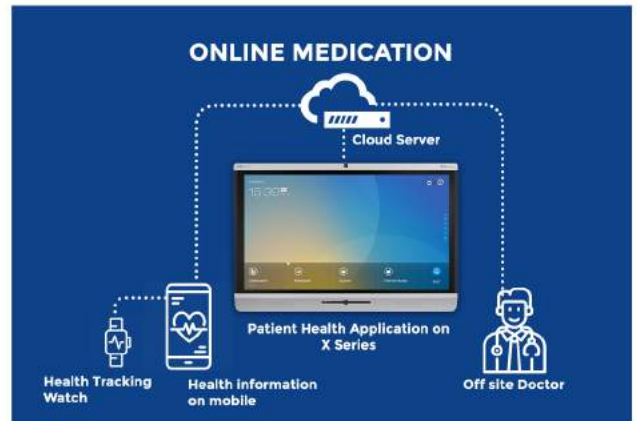

INTERACTIVE FLAT PANEL TECHNOLOGY CAN BE USED FOR

- ✓ Ward Management
- ✓ Laproscopy Centre / Diagnosis
- ✓ Patient Conferences / Internal Conference
- ✓ Physician Meetings
- ✓ MDT Sessions
- ✓ Presentations or Medical Training
- ✓ Online Consultancy / Telemedicine
- ✓ Integrating Solutions with Patient EMR's
- ✓ Medical Information Systems / HIS
- ✓ Way Finder

DIAGNOSTIC & LAPROSCOPY

Interactive Panels are used to monitor an existing health condition, investigate a concerning symptom, or pin down a diagnosis.

X-RAY

ULTRASOUNDS

MRI

CT SCANS

LAPROSCOPY

SOLUTION WITH NEWLINE

Sending all the test reports to server and retrieving via internet to all the locations including Hospitals, Nursing Homes and Doctors personal clinics is possible to view and accordingly start with the treatment of the patient.

IN ROOM AV INTEGRATION - MODERN OT

Hospitals are always looking for latest technology to display clinical information for a specific patient in much more effective way with advanced functionality or integration with medical devices and cameras.