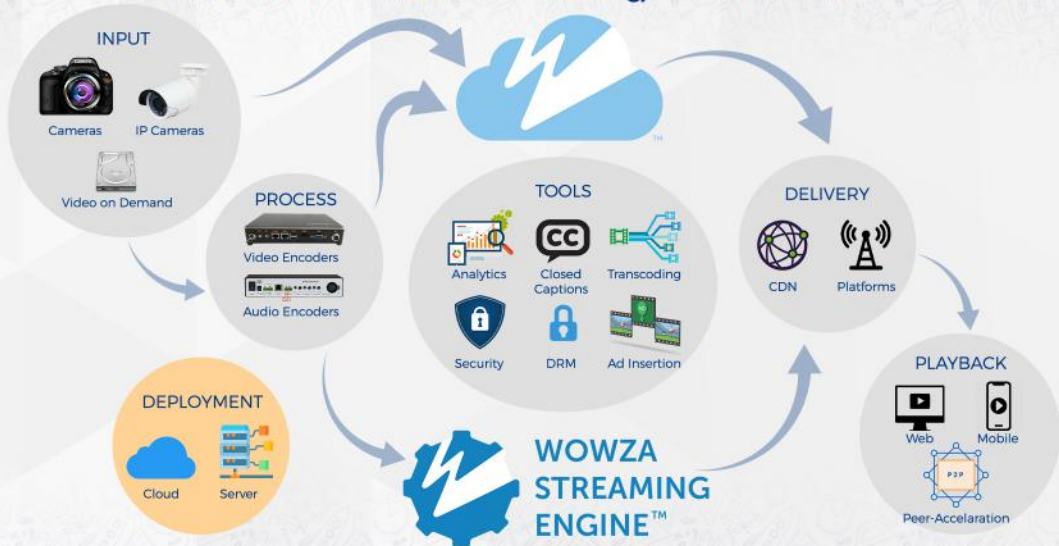

- RS232
- USB
- HDMI
- Cat 6a

Max Distance 8 Ft

USB CABLE

IN

Tri-Pod Camera
with built in
Mic-Logitech
Brio Ultra HD

Students Device
with LAN/Wi-Fi

ONLINE EDUCATION WITH Q, RS+ SERIES

newline

Note: We can take any streaming engine like

PROFESSIONAL ONLINE LIVE STREAMING & RECORDING SOLUTION WITH Q, RS+ SERIES

newline

IP output streams to other CDNs

RTMP Live Stream

Internet

RECORD

OUT