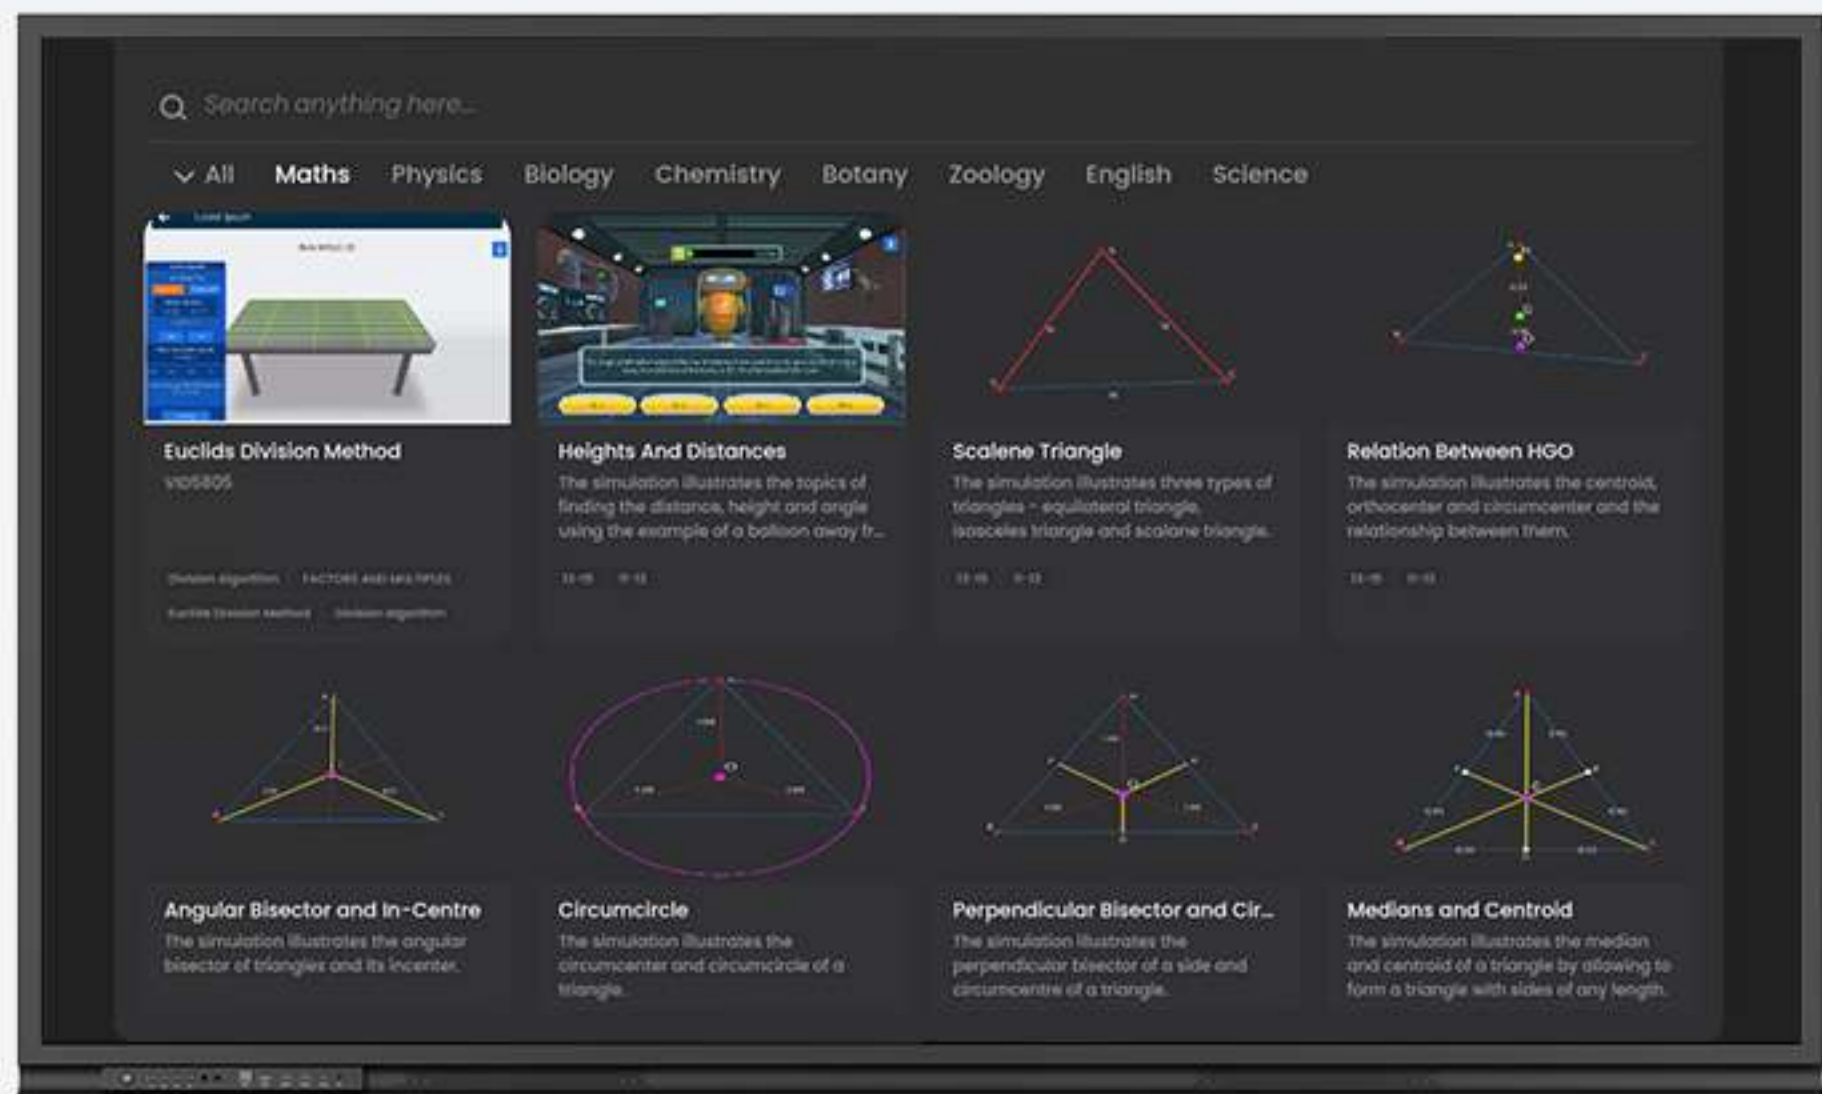

## UNVEILS DYNAMIC TOOLS FOR MATH, SCIENCE, AND MORE!

**Math Graph Integration:** Visualize mathematical concepts with precision using Newline Canvas' graph plotting feature.

**Interactive Periodic Table:** Explore the elements with clickable elements for detailed information retrieval and access to 3D atomic models for visual representation.

**Shape Maker:** Offering intuitive tools for crafting custom shapes with curved edges, seamless modification and easy saving for future use.

## FREEHAND CONVERSION

Transform freehand sketches into clear diagrams effortlessly, enhancing the clarity and readability of user-generated content.