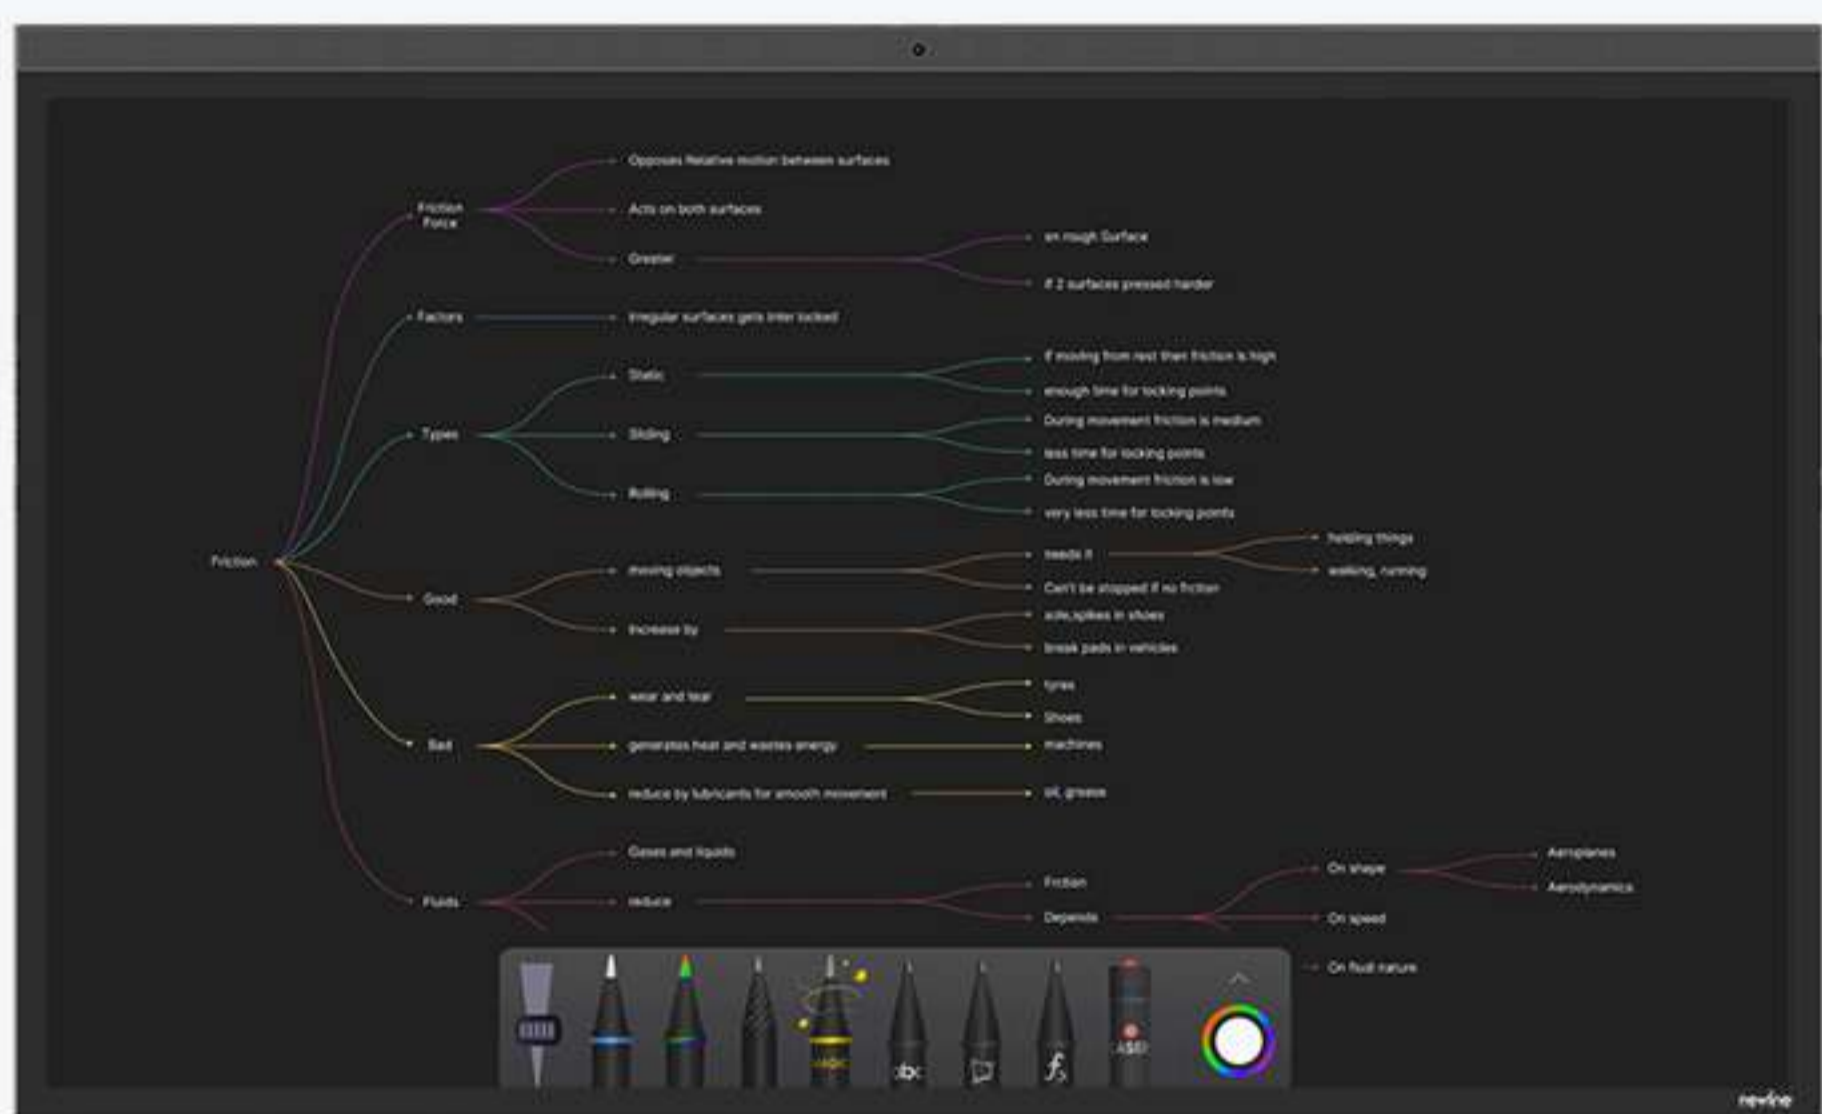

**Shape Maker:** Offering intuitive tools for crafting custom shapes with curved edges, seamless modification and easy saving for future use.

## FREEHAND CONVERSION

Transform freehand sketches into clear diagrams effortlessly, enhancing the clarity and readability of user-generated content.

## SEAMLESS INTEGRATION

Integrate over 3000 videos, 1000 simulations, 20K 3D models, and Geogebra Math Tools seamlessly into your lessons.