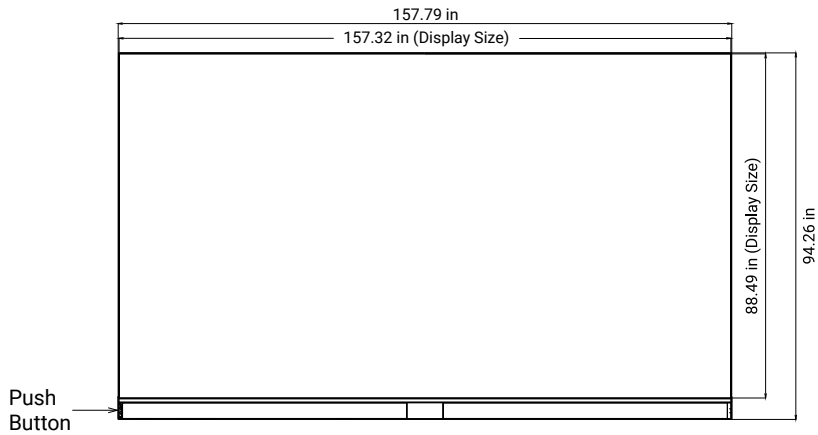

External Interface

newline **DV**

Model: Newline DV 180"

Part: DV-18023H

Wall Mounted Installation