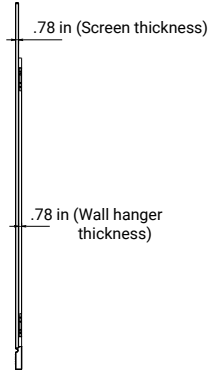

External Interface

newline **DV**

Model: Newline DV 180"

Part: DV-18023H

Wall Mounted Installation