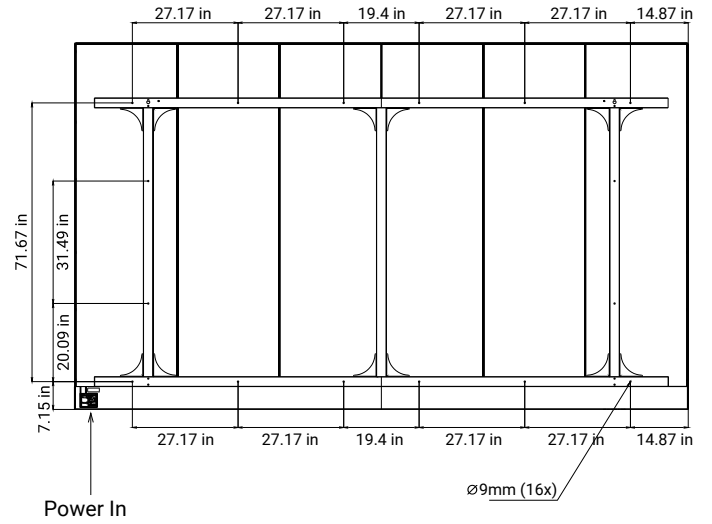

External Interface

newline **DV**

Model: Newline DV 180"

Part: DV-18023H

Wall Mounted Installation